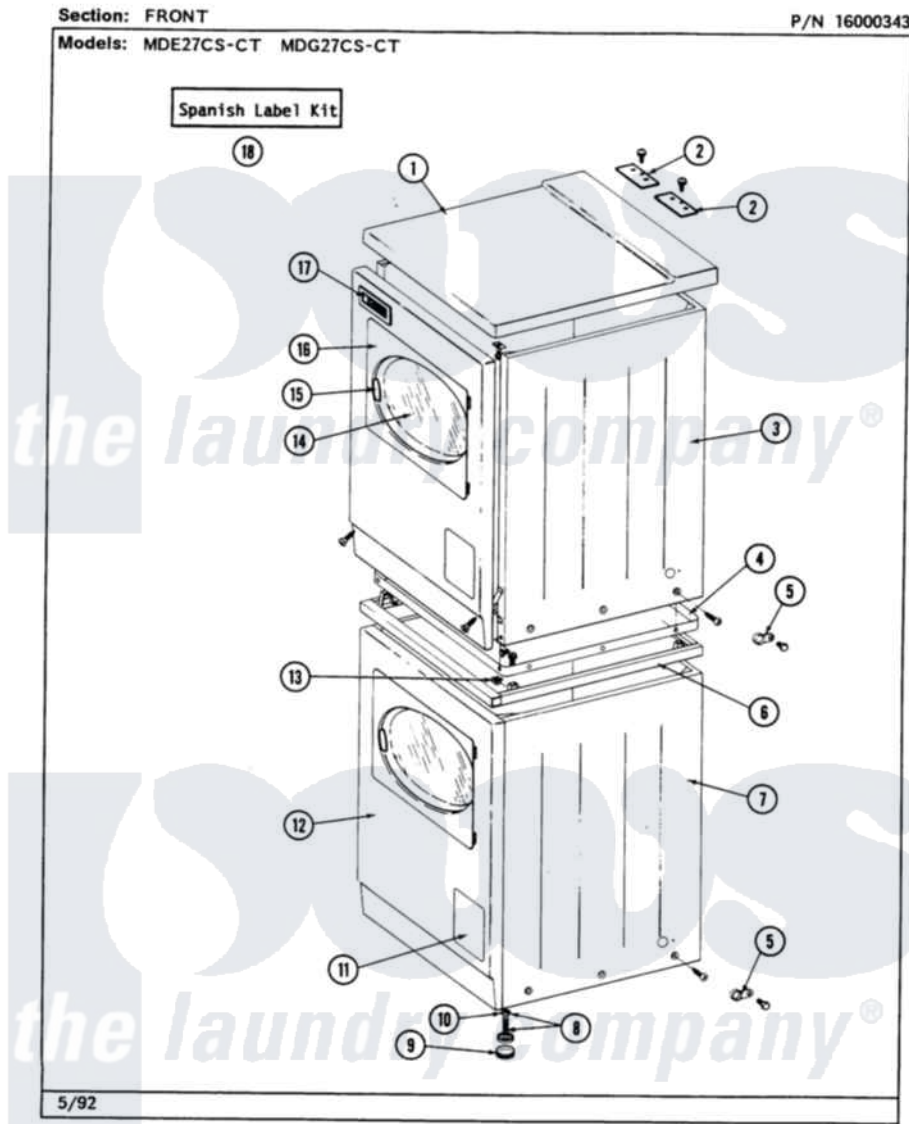

# Maytag MDE27CSADW 01 - FRONT

2

Maytag [Commercial Maytag MDE27CSADW Dryer Parts](#) Parts Diagram 01 - FRONT  
 Click on the part number to view part

Item	Original Part Number	Replaced By	Status	Part Description
001	<a href="#">307104</a>			Top Cover Assembly
002	NLA		Not Available	TOP COVER PLATE
"	<a href="#">Y313559</a>			Screw
003	<a href="#">204445</a>			Screw And Fastener Assembly
"	<a href="#">213007</a>			Xfor Cabinet See Cabinet, Back
"	NLA		Not Available	CABINET, UPPER (WHITE)
004	314663	<a href="#">214354</a>		Screw, Top Cover To Cabnt.
"	Y303361		Not Available	BASE ASSY. (UPPER & LOWER)
005	211168	<a href="#">W10139210</a>		Screw, 8-18 X 5/16
"	910768	<a href="#">M0280301</a>		Tie Electr
006	NLA		Not Available	SPACER ASSY, WHITE
007	307125		Not Available	CABINET, LOWER (WHITE)
008	Y302699	<a href="#">22003428</a>		Leg, Adjustable
009	<a href="#">210684</a>			Foot, Adjustable Leg
010	<a href="#">210385</a>			Lock Nut For Adjustable Leg

011	NLA	Not Available	PART NOT USED
012	<a href="#">204439</a>		Screw And Fstner Assembly
"	NLA	Not Available	FRONT PANEL-WHITE
013	310933	<a href="#">33002194</a>	Nut, Speed
014	308069	Not Available	DOOR, INNER W/GASKET
015	<a href="#">314939</a>		Handle, Door
016	NLA	Not Available	DOOR ASSY. COMPLETE (WHITE)
017	NLA	Not Available	NAME PLATE
018	NLA	Not Available	SPANISH LABEL KIT