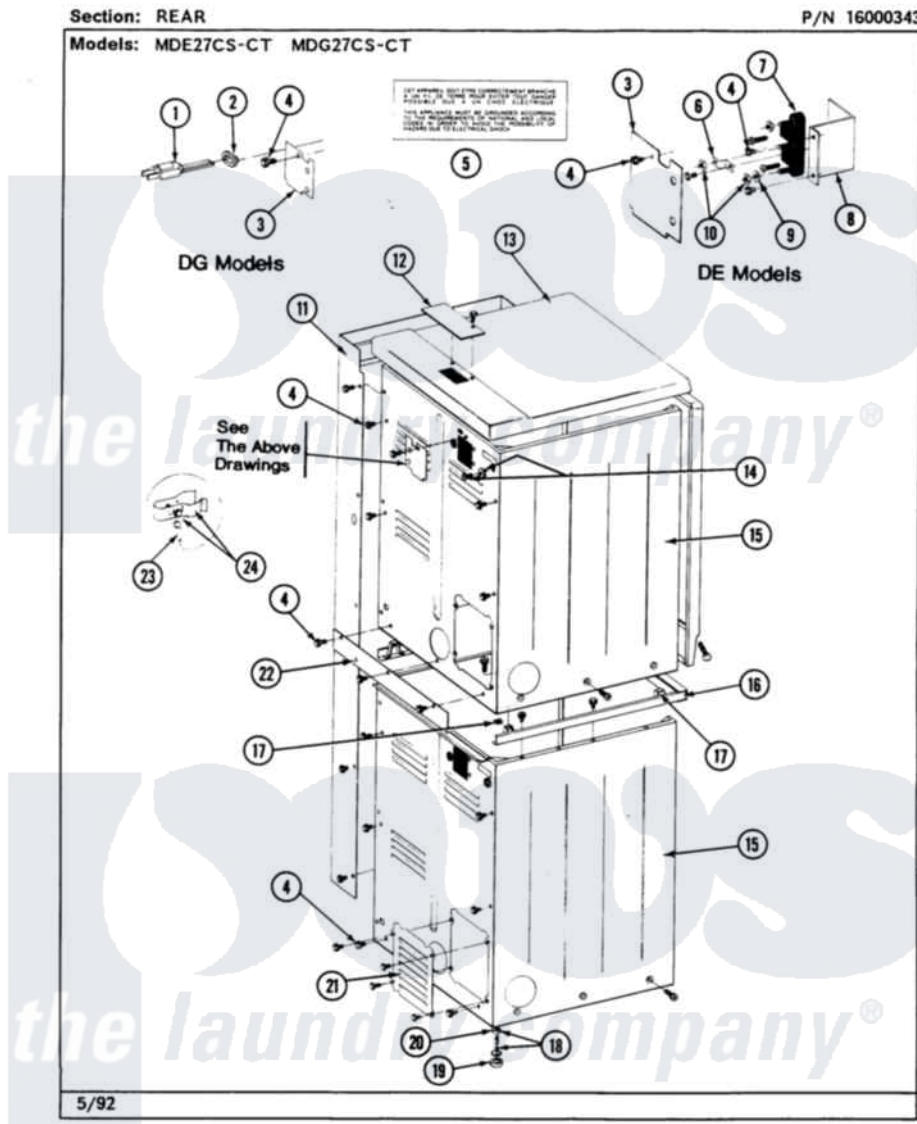

Maytag MDE27CSADW 02 - REAR

Maytag Commercial Maytag MDE27CSADW Dryer Parts Parts Diagram 02 - REAR

Click on the part number to view part

Item	Original Part Number	Replaced By	Status	Part Description
001	302521		Not Available	CORD, POWER PART NOT USED-GAS MODELS ONLY
002	211881			Grommet, Cord Part Not Used-Gas Models Only
003	Y312905		Not Available	COVER, TERMINAL
004	Y313561			Screw----NA
005	214519			LABEL, ELECTRICAL INSTR. PART NOT USED-GAS MODELS ONLY
006	Y311423	489483		Screw 10-32 X 1/2
"	Y312184			Strap, Grounding
007	400008			Block, Terminal
"	Y312209	W10001200		Screw
008	Y312904			Bracket, Terminal Block
009	Y311270			Washer, Terminal Block
010	311484	112432		Nut
011	NLA		Not Available	SCREW
012	NLA		Not Available	TOP COVER PLATE

"	Y313559		Screw
013	307104		Top Cover Assembly
014	NLA	Not Available	SCREW & WASHER ASSY.
015	213007		Xfor Cabinet See Cabinet, Back
"	307125	Not Available	CABINET, LOWER (WHITE)
"	NLA	Not Available	CABINET, UPPER (WHITE)
"	Y310632	1163839	Screw
016	911050	4312464	Screw
"	NLA	Not Available	SPACER ASSY, WHITE
"	Y310632	1163839	Screw
017	310933	33002194	Nut, Speed
018	Y302699	22003428	Leg, Adjustable
019	210684		Foot, Adjustable Leg
020	210385		Lock Nut For Adjustable Leg
021	211294	90767	Screw, 8A X 3/8 HeX Washer Head Tapping
"	Y312951	Not Available	ACCESS COVER, BACK
"	Y313559		Screw
022	NLA	Not Available	FILLER STRIP
"	Y310632	1163839	Screw
023	311155		Ground Wire And Clamp
024	301548		Clamp, Ground Wire
"	313122		Screw - Baffle To Tumbler