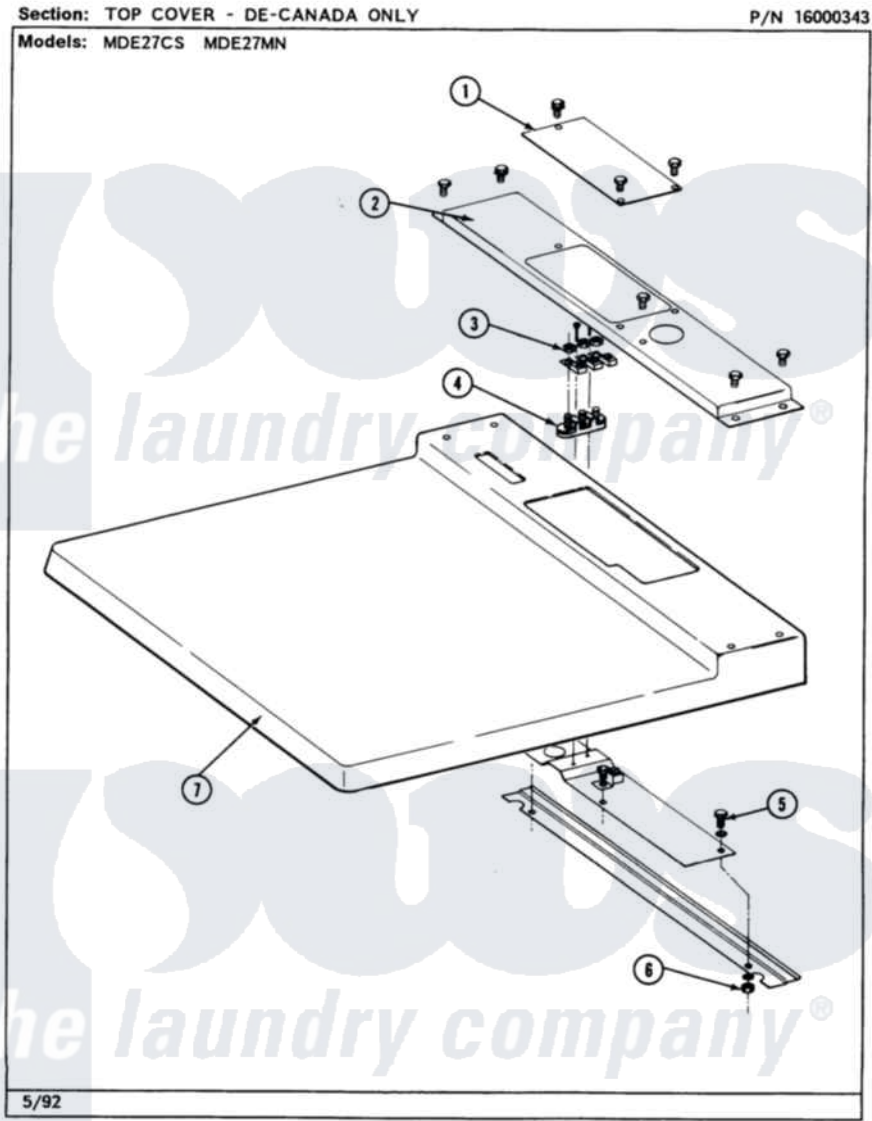

Maytag MDE27CSADW 03 - TOP COVER

Maytag [Commercial Maytag MDE27CSADW Dryer Parts](#) Parts Diagram 03 - TOP COVER
 Click on the part number to view part

Item	Original Part Number	Replaced By	Status	Part Description
001	211294	90767		Screw, 8A X 3/8 HeX Washer Head Tapping
"	Y313559			Screw
"	Y314174			Terminal Cover - Canada
002	211294	90767		Screw, 8A X 3/8 HeX Washer Head Tapping
"	NLA		Not Available	CONDUIT ENTRANCE
"	Y313559			Screw
003	311484	112432		Nut
004	400008			Block, Terminal
"	Y312209	W10001200		Screw
005	NLA		Not Available	SCREW
006	Y052721			Nut, Terminal Block Plate
007	NLA		Not Available	TOP COVER-WHITE