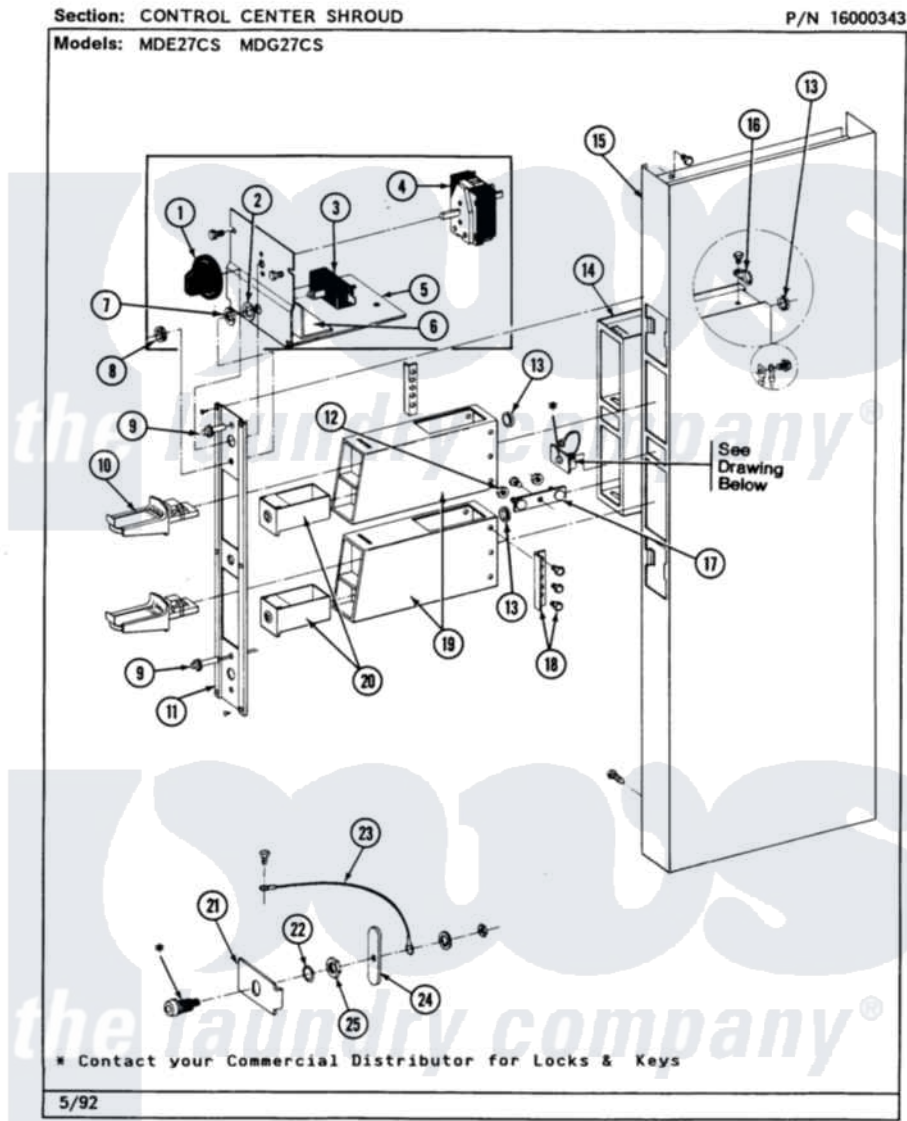

Maytag MDE27CSADW 04 - CONTROL CENTER SHROUD

14

Maytag [Commercial Maytag MDE27CSADW Dryer Parts](#) Parts Diagram 04 - CONTROL CENTER SHROUD
 Click on the part number to view part

| Item | Original Part Number | Replaced By | Status | Part Description |
|------|-------------------------|---------------------------|---------------|-------------------------------|
| 001 | 205663 | | | Knob For Selector Switch |
| 002 | 312751 | | | Lockwasher, Start Switch |
| 003 | 306940 | W10149462 | | Switch, Push-To-Start |
| 004 | 307253 | | | Switch, Cycle Selector |
| " | Y313588 | 488234 | | Screw 8-32 X 1/4 |
| 005 | 212276 | W10116760 | | Screw |
| " | Y314261 | | | Switch And Relay Bracket |
| 006 | NLA | | Not Available | INSULATOR |
| 007 | Y312706 | 422617 | | Nut |
| 008 | Y312702 | | | Knurled Nut, Start Switch |
| 009 | 303963 | | Not Available | LIGHT, INDICATOR |
| 010 | NLA | | Not Available | MAYTAG COIN SLIDE (ACCESSORY) |
| 011 | 315037 | | Not Available | PANEL, VAULT |
| " | Y313424 | | | Screw, Vault Panel |
| 012 | Y052740 | 62739 | | Nut, Lock |
| 013 | Y313671 | 33001303 | | Grommet, Plate Hole |