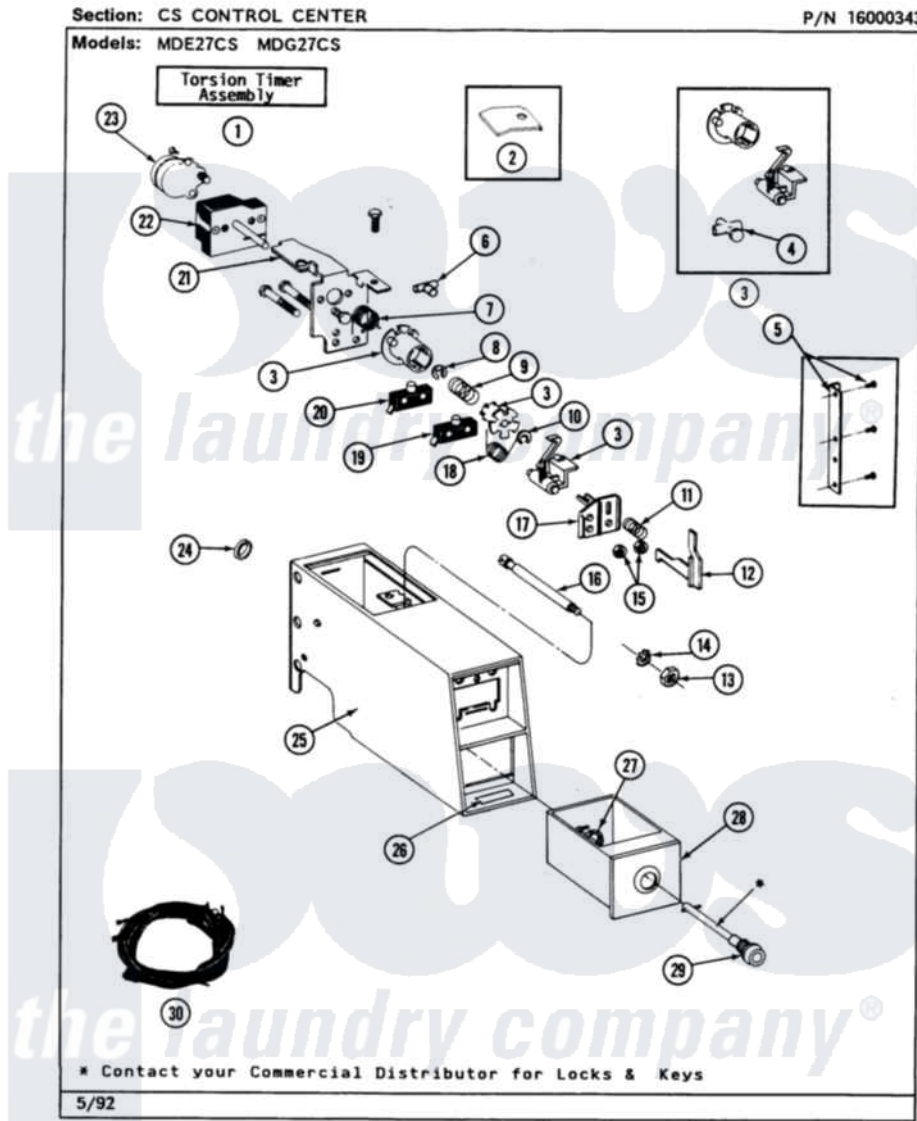

Maytag MDE27CSADW 05 - CONTROL CENTER

16

Maytag [Commercial Maytag MDE27CSADW Dryer Parts](#) Parts Diagram 05 - CONTROL CENTER
 Click on the part number to view part

Item	Original Part Number	Replaced By	Status	Part Description
001	305797			Torsion Timer Assembly Complete
002	NLA		Not Available	STOP FOR TIMER MECHANISM
003	306104			Actuator Switch Kit
004	314547	Y308109		Slide And Adj. Return Bracket
005	NLA		Not Available	COIN METER STOP
"	Y014872			Screw, Coin Meter Stop -
006	314335			Peg, Tine Adjustment
007	314331			Spring, Torsion Return
008	Y312270			Clip, Spring Retainer
009	211065			Spring, Index Wheel
010	211790			Lock Ring For Timer Shaft
011	NLA		Not Available	HELICAL SPRING ---N
012	314337	33002968		Slider
013	Y052721			Nut, Terminal Block Plate
014	910387			Lockwasher, Vault Assembly

015	Y052634	701719	Nut, Hex
016	215559		Bolt, Coin Slide Locking
"	NLA	Not Available	LOCKING BOLT
017	314339		Switch And Slider Bracket
018	314332		Spring, Actuator
019	305798	Not Available	BYPASS SWITCH FOR MOTOR
020	Y305799		Bypass Switch For Heater
021	314333		Timer Mounting Bracket
"	315277		Screw
"	910708	488234	Screw 8-32 X 1/4
"	NLA	Not Available	INSTRUCTION LABEL
022	305796		Timer
"	305800		Wire Harness For Timer
023	305870		Timer Motor
024	Y313671	33001303	Grommet, Plate Hole
025	Y307081		Coin Meter Weld Assembly
026	Y313439	Not Available	INSTRUCTION LABEL
027	212328	W10139762	Hex Nut, 3/4-27
028	205423	208883	Coin Box K
029	NLA	Not Available	SPRING WASHER, LOCK
030	308314		(UPPER-DE) (CAN)
"	NLA	Not Available	WIRE HARNESS (UPPER-DE) (CAN)
"	Y308313		Wire Harness, Main