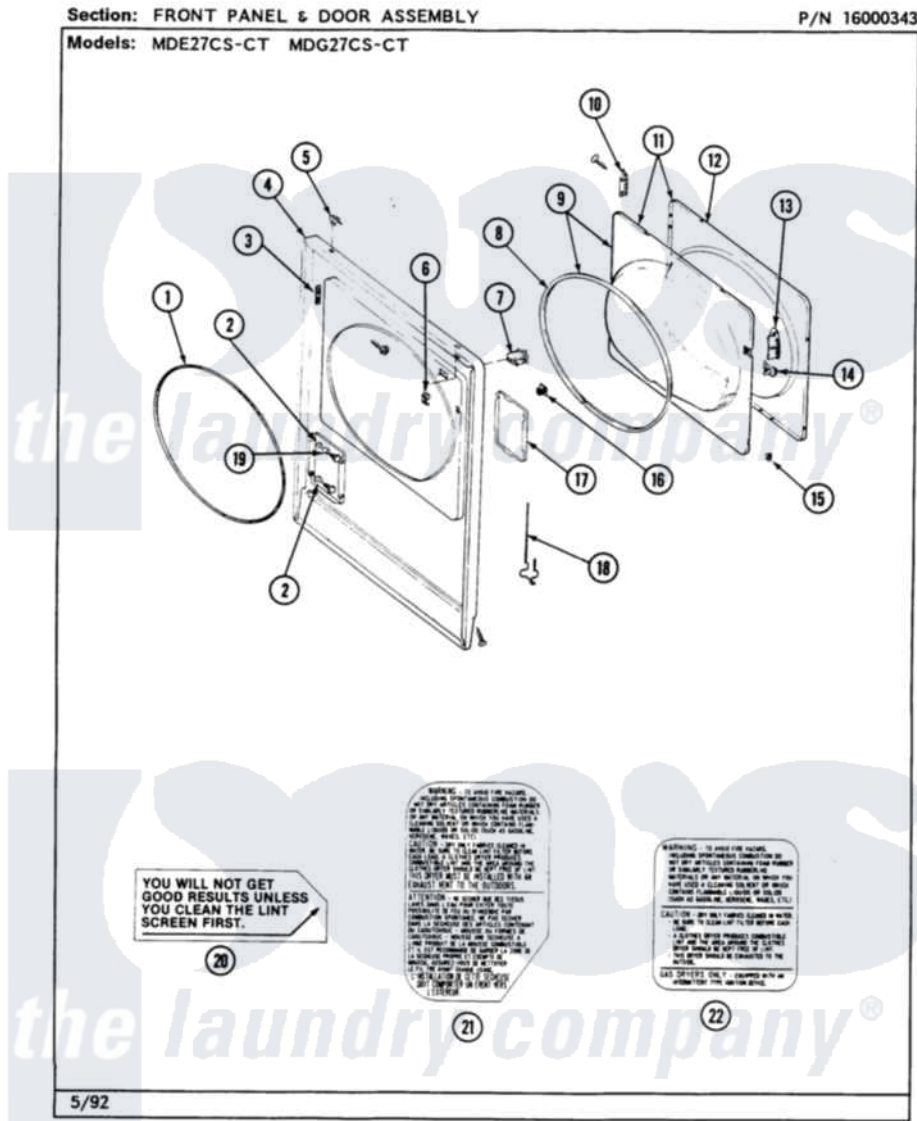

Maytag MDE27CSADW 07 - FRONT PANEL & DOOR ASSEMBLY

Maytag Commercial Maytag MDE27CSADW Dryer Parts Parts Diagram 07 - FRONT PANEL & DOOR ASSEMBLY
 Click on the part number to view part

Item	Original Part Number	Replaced By	Status	Part Description
001	314937			Seal, Front Panel
002	NLA		Not Available	PART NOT USED
003	Y313907			Fastener, Twin
004	204439			Screw And Fstner Assembly
"	NLA		Not Available	FRONT PANEL-WHITE
005	212982	22001650		Fastener, Spring
006	Y310376			Clip, Door Switch Harness
007	Y305753	W10169313		Switch-Dor
008	314935	33001192		Seal, Door
009	308069		Not Available	DOOR, INNER W/GASKET
010	307099	33001230		Hinge, Door
"	Y314062			Screw, Door Hinge And Panel
011	NLA		Not Available	DOOR ASSY. COMPLETE (WHITE)
012	314967		Not Available	DOOR W/WINDOW OUTER HALF (WHT)
013	314939			Handle, Door

014	314936	33001305	Strike, Door
"	314944	33001305	Strike, Door
015	Y313910		Clip, Door Liner To Outer Panel
016	306436		Door Latch Kit--W
017	NLA	Not Available	PART NOT USED
018	Y314025		Latch For Access Door
019	312369		Sleeve, Access Panel Stud Part Not Used
020	Y313340		LABEL, LINT SCREEN INSTRUCTION
021	314941	Not Available	LABEL, INSTRUCTION
022	NLA	Not Available	INSTRUCTION LABEL