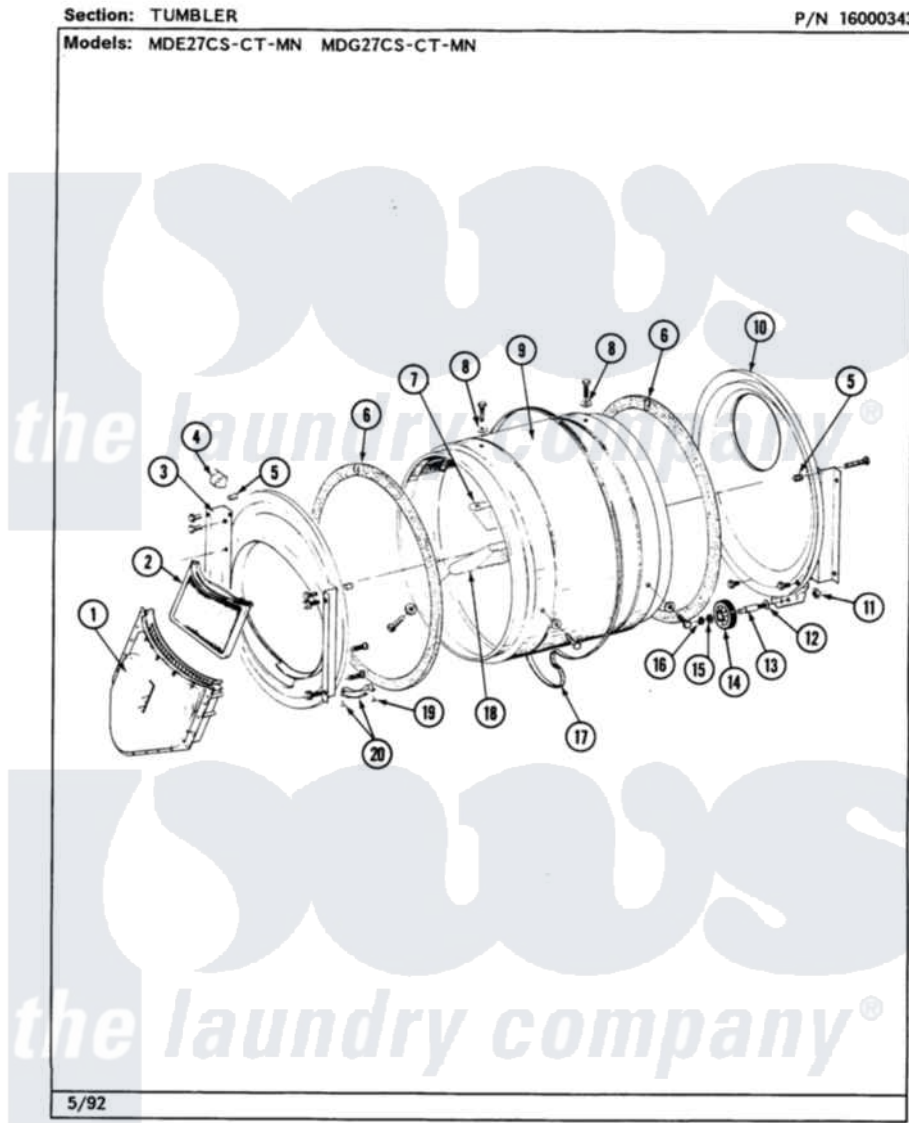

Maytag MDE27CSADW 08 - TUMBLER

30

Maytag [Commercial Maytag MDE27CSADW Dryer Parts](#) Parts Diagram 08 - TUMBLER
 Click on the part number to view part

Item	Original Part Number	Replaced By	Status	Part Description
001	Y307112	33001016		Outlet Duct Assembly
"	Y314110	33002917		Screw, No.10-16
002	307108	33002970		Lint Filte
003	307109	33001179		Front, Tumbler
"	Y313561			Screw---NA
"	NLA		Not Available	SCREW
"	Y310632	1163839		Screw
004	Y310376			Clip, Door Switch Harness
005	NLA		Not Available	THREAD COVER
006	314820			Seal, Tumbler
007	314803	33001012		Baffle
"	Y310759			Screw, Tumbler Baffles
008	314158			Washer, Baffle To Tumbler
009	306663		Not Available	TUMBLER W/BAFFLES
"	314802		Not Available	TUMBLER W/OUT BAFFLES
010	211294	90767		Screw, 8A X 3/8 HeX Washer Head Tapping

"	Y307114	33001178	Back, Tumbler
"	Y308544	33001178	Back, Tumbler
011	312538	33001443	Nut, Hex
012	Y313347	312535	Washer, Vault Mounting Brk.
013	Y312948	6-3129480	Shaft- Tumbler
014	Y303373	12001541	Drum Roller/Washer Assembly--W
015	312535		Washer, Vault Mounting Brk.
016	410233	9703438	Ring-Retrn
017	Y312959		Poly "V" Belt For Tumbler
018	314804	33001004	Baffle, Tall
"	Y310759		Screw, Tumbler Baffles
019	210720		Rivet, Bearing To Tumbler Fmt
020	306508		Tumbler Bearing Kit ---W