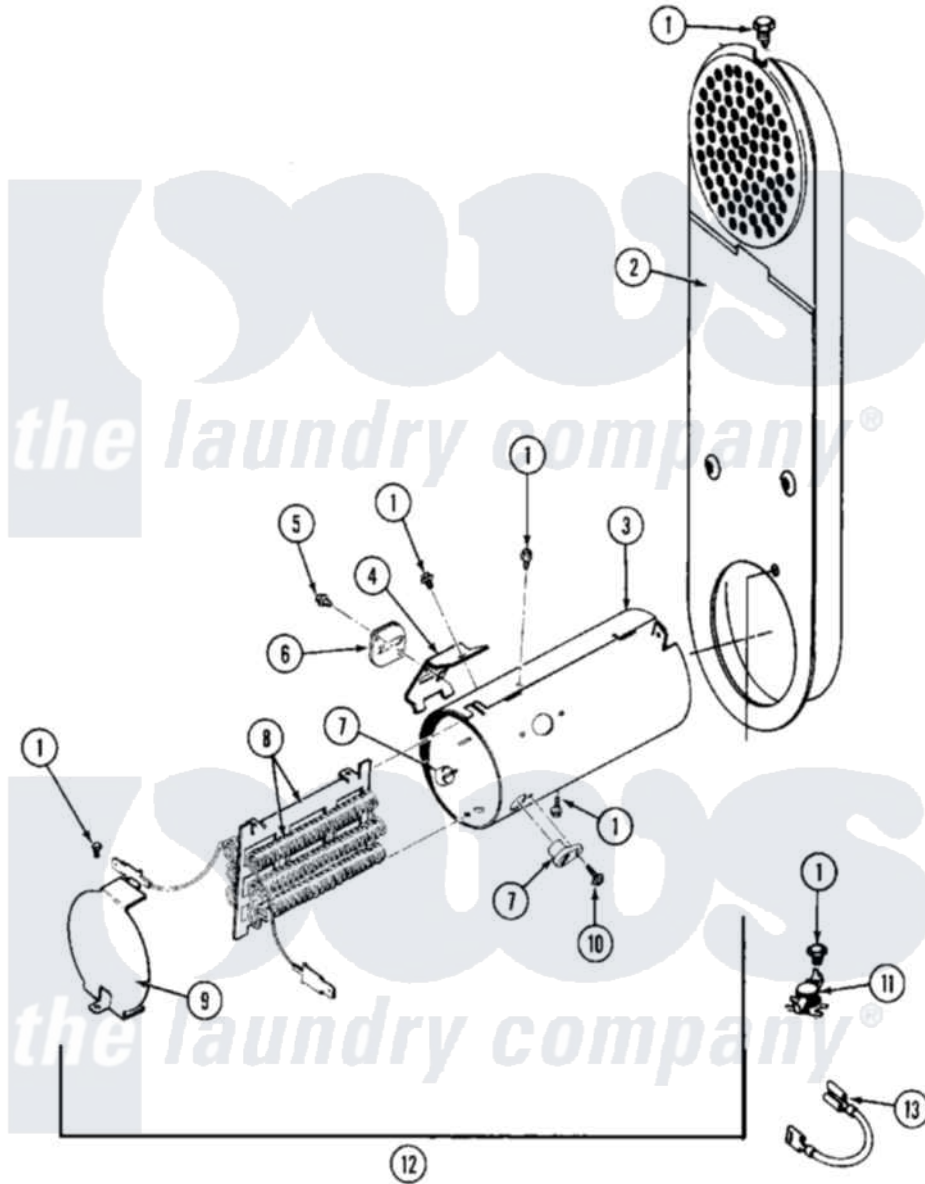

Maytag MDE27CSADW 09 - HEATER (A3 SERIES)

Maytag Commercial Maytag MDE27CSADW Dryer Parts Parts Diagram 09 - HEATER (A3 SERIES)
 Click on the part number to view part

Item	Original Part Number	Replaced By	Status	Part Description
001	211294	90767		Screw, 8A X 3/8 HeX Washer Head Tapping
002	308503		Not Available	INLET DUCT ASSEMBLY
"	NLA		Not Available	INLET DUCT ASSY.
003	314995			Enclosure, Heater
004	315346			Bracket, Thermal Fuse
005	NLA		Not Available	SCREW, THERMAL FUSE
006	307473			Fuse, Thermal
007	314998			Insulator, Terminal
008	307185	308614		Heater Sub-Assembly
009	314999			Shield, Radiant
010	NLA		Not Available	SCREW, TERMINAL INSULATOR
011	303896			Hi-Limit Thermostat-Canada
"	308217			Thermostat, Hi-Limit
012	307179			Heater Assembly
013	Y307173			Wire, Jumper