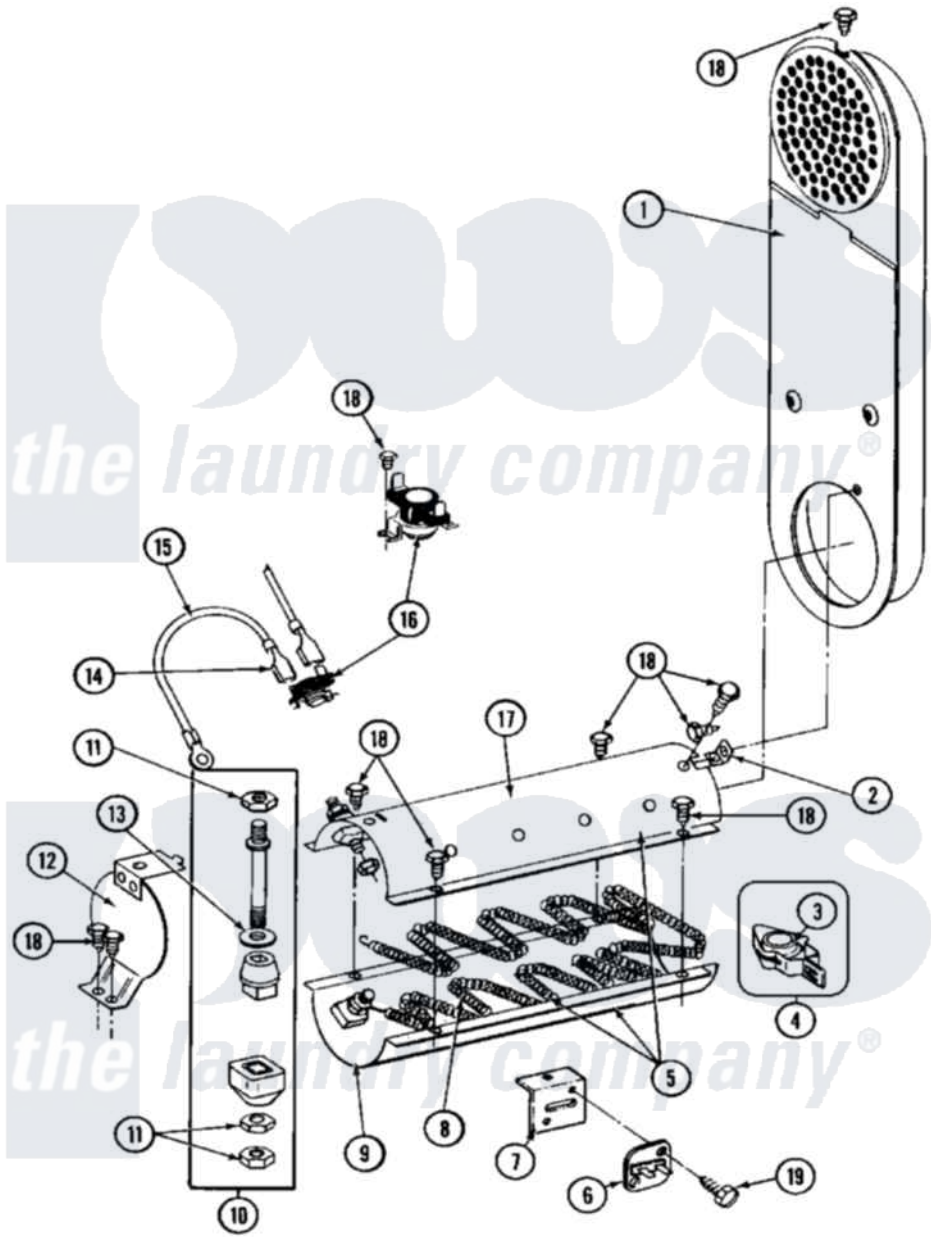

Maytag MDE27CSADW 12 - HEATER (A0 SERIES)

Maytag Commercial Maytag MDE27CSADW Dryer Parts Parts Diagram 12 - HEATER (A0 SERIES)
 Click on the part number to view part

Item	Original Part Number	Replaced By	Status	Part Description
001	NLA		Not Available	INLET DUCT ASSY.
002	Y312890			Retainer, Heater Chamber
003	Y313270			Insulator For Heater Elemen
004	Y303881			Clip And Insulator Assembly
005	307470	Y303778		Heater Assembly Complete
006	307473			Fuse, Thermal
007	315046			MOUNTING BRACKET
008	Y313537			Heater Element 240 Volt
009	Y313576			Heater Chamber, Bottom
010	Y304596			Terminal Insulator Assembly
011	311484	112432		Nut
012	304124		Not Available	HEATER SHIELD
013	311093			Washer, Terminal Connection
014	210745			Wire Terminal
015	Y304693			Jumper Wire
016	303896			Hi-Limit Thermostat-Canada

017	Y313575	Not Available	HEATER CHAMBER, TOP
018	211294	90767	Screw, 8A X 3/8 HeX Washer Head Tapping
019	NLA	Not Available	SCREW