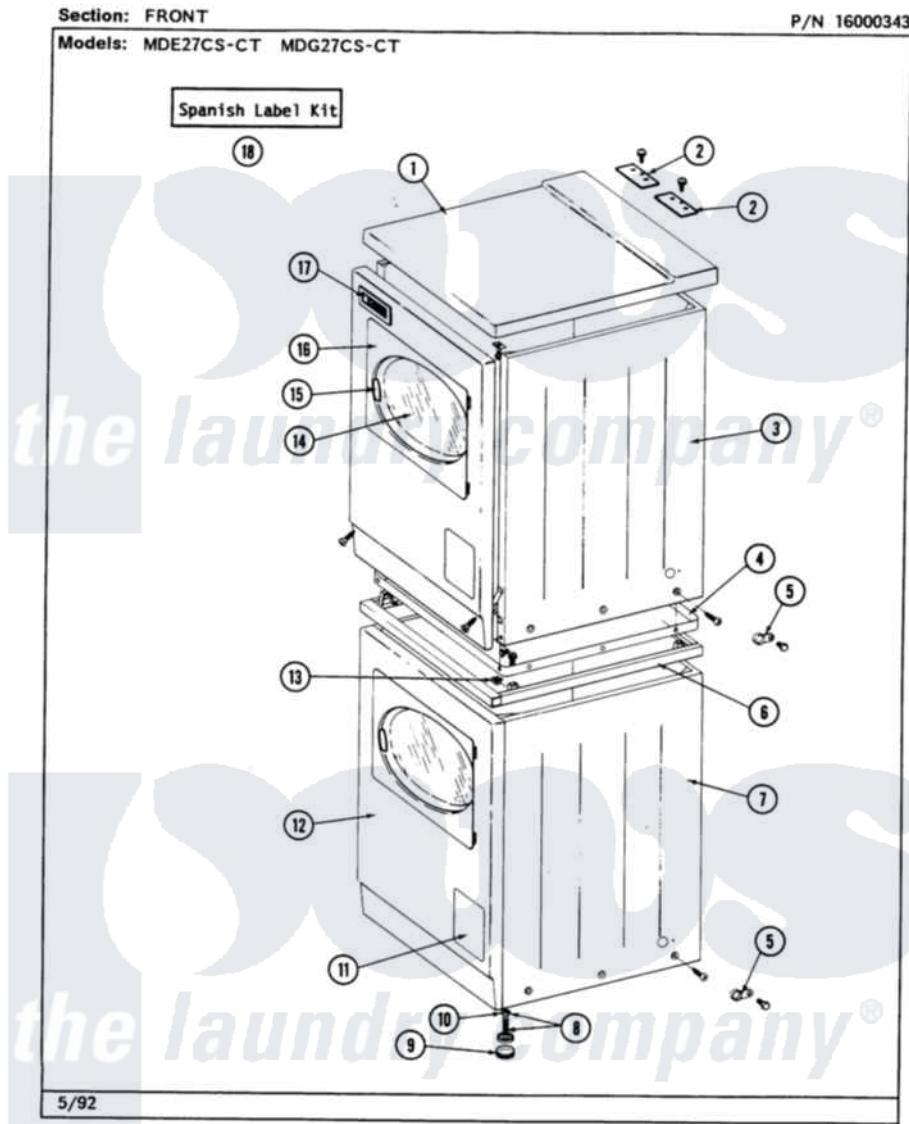

Maytag MDE27CSAEL 01 - FRONT

2

Maytag [Commercial Maytag MDE27CSAEL Dryer Parts](#) Parts Diagram 01 - FRONT
 Click on the part number to view part

Item	Original Part Number	Replaced By	Status	Part Description
001	307104			Top Cover Assembly
"	NLA		Not Available	(ALMOND)
002	NLA		Not Available	TOP COVER PLATE
"	Y313559			Screw
003	204445			Screw And Fastener Assembly
"	213007			Xfor Cabinet See Cabinet, Back
"	NLA		Not Available	CABINET, UPPER (WHITE)
004	314663	214354		Screw, Top Cover To Cabnt.
"	Y303361		Not Available	BASE ASSY. (UPPER & LOWER)
005	211168	W10139210		Screw, 8-18 X 5/16
"	910768	M0280301		Tie Electr
006	NLA		Not Available	SPACER ASSY, WHITE
007	307125		Not Available	CABINET, LOWER (WHITE)
"	NLA		Not Available	(ALMOND)
008	Y302699	22003428		Leg, Adjustable

009	210684		Foot, Adjustable Leg
010	210385		Lock Nut For Adjustable Leg
011	NLA	Not Available	PART NOT USED
012	204439		Screw And Fstner Assembly
"	NLA	Not Available	FRONT PANEL-WHITE
013	310933	33002194	Nut, Speed
014	308069	Not Available	DOOR, INNER W/GASKET
015	314939		Handle, Door
"	314974		Handle, Door
016	NLA	Not Available	DOOR ASSY. COMPLETE (WHITE)
017	NLA	Not Available	NAME PLATE
018	NLA	Not Available	SPANISH LABEL KIT