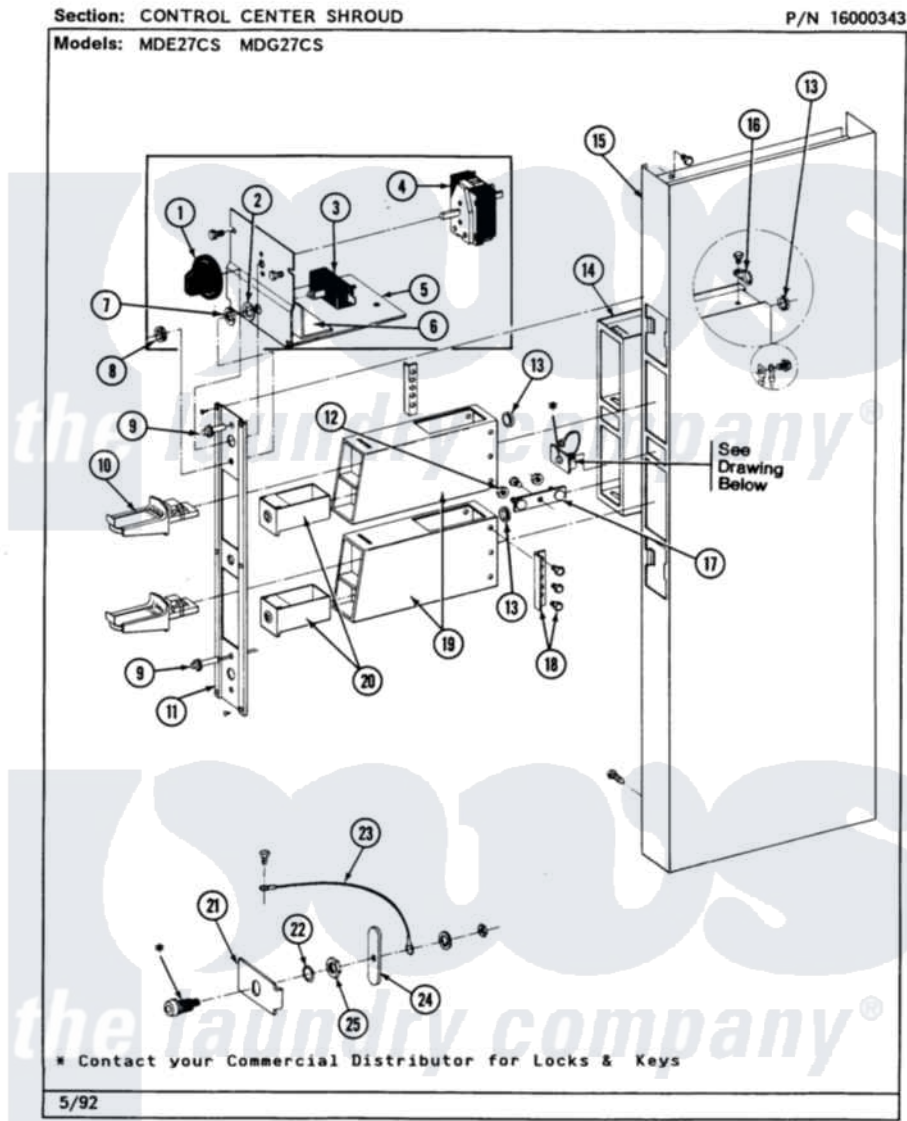

Maytag MDE27CSAEL 03 - CONTROL CENTER SHROUD

14

Maytag Commercial Maytag MDE27CSAEL Dryer Parts Parts Diagram 03 - CONTROL CENTER SHROUD
 Click on the part number to view part

Item	Original Part Number	Replaced By	Status	Part Description
001	205663			Knob For Selector Switch
002	312751			Lockwasher, Start Switch
003	306940	W10149462		Switch, Push-To-Start
004	307253			Switch, Cycle Selector
"	Y313588	488234		Screw 8-32 X 1/4
005	212276	W10116760		Screw
"	Y314261			Switch And Relay Bracket
006	NLA		Not Available	INSULATOR
007	Y312706	422617		Nut
008	Y312702			Knurled Nut, Start Switch
009	303963		Not Available	LIGHT, INDICATOR
010	NLA		Not Available	MAYTAG COIN SLIDE (ACCESSORY)
011	315037		Not Available	PANEL, VAULT
"	Y313424			Screw, Vault Panel
012	Y052740	62739		Nut, Lock
013	Y313671	33001303		Grommet, Plate Hole

014	211294	90767	Screw, 8A X 3/8 HeX Washer Head Tapping
"	305534	Not Available	VAULT ASSEMBLY
"	Y310632	1163839	Screw
"	Y313559		Screw
015	213648	98165	Screw
"	NLA	Not Available	CONTROL SHROUD-WHITE
016	211168	W10139210	Screw, 8-18 X 5/16
"	910768	M0280301	Tie Electr
017	212276	W10116760	Screw
"	NLA	Not Available	MTG. STRAP---NA
018	NLA	Not Available	COIN METER STOP
"	Y014872		Screw, Coin Meter Stop -
019	Y307081		Coin Meter Weld Assembly
"	NLA	Not Available	(ALMOND)
020	205423	208883	Coin Box K
"	205423L	208883	Coin Box K
021	313428	Not Available	PLATE FOR LATCH
022	NLA	Not Available	SPRING WASHER
023	211168	W10139210	Screw, 8-18 X 5/16
"	Y303981		Ground Wire For Latch
024	Y313427	206637	Lock Kit
025	212328	W10139762	Hex Nut, 3/4-27