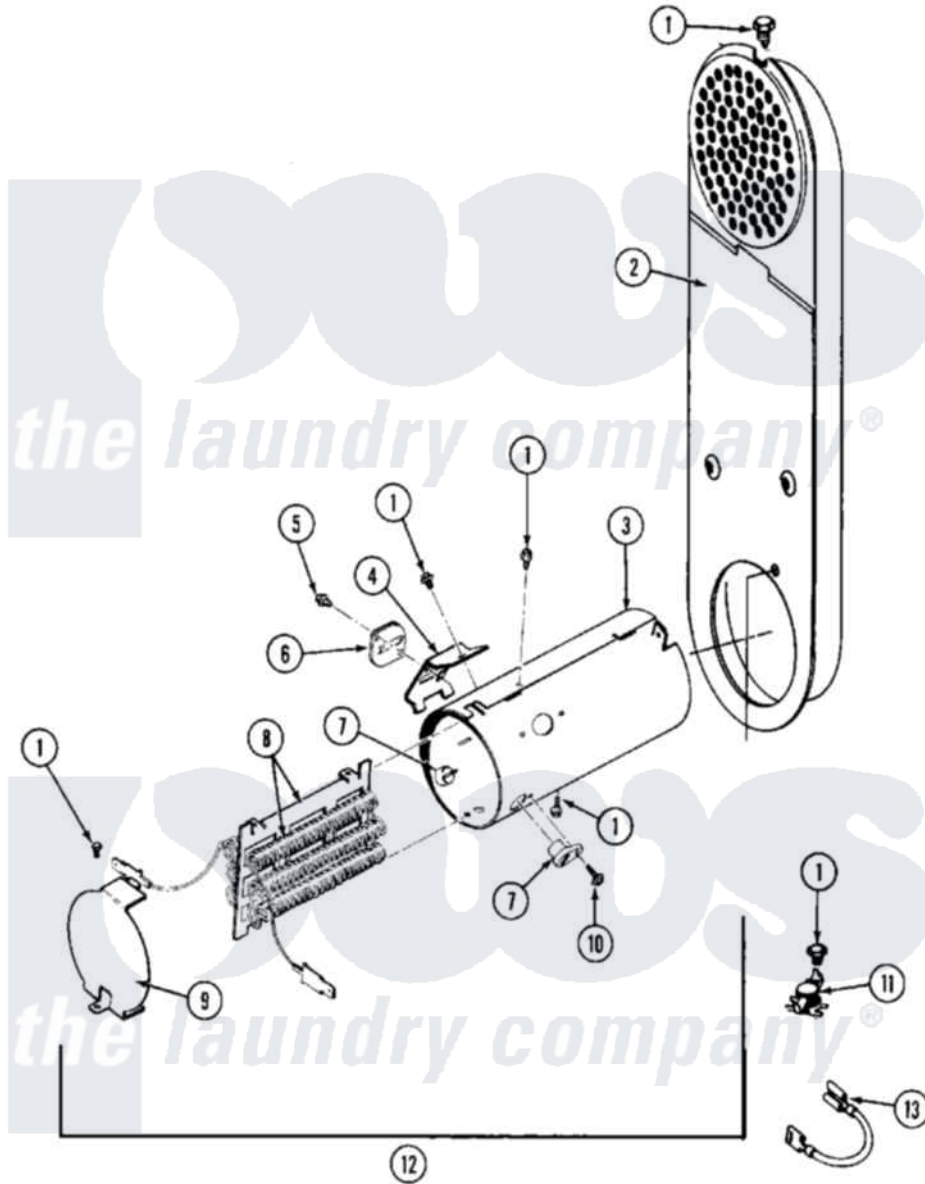

Maytag MDE27CSAEL 08 - HEATER (A3 SERIES)

Maytag [Commercial Maytag MDE27CSAEL Dryer Parts](#) Parts Diagram 08 - HEATER (A3 SERIES)
 Click on the part number to view part

Item	Original Part Number	Replaced By	Status	Part Description
001	211294	90767		Screw, 8A X 3/8 HeX Washer Head Tapping
002	308503		Not Available	INLET DUCT ASSEMBLY
"	NLA		Not Available	INLET DUCT ASSY.
003	314995			Enclosure, Heater
004	315346			Bracket, Thermal Fuse
005	NLA		Not Available	SCREW, THERMAL FUSE
006	307473			Fuse, Thermal
007	314998			Insulator, Terminal
008	307187	W10116747		Heater
009	314999			Shield, Radiant
010	NLA		Not Available	SCREW, TERMINAL INSULATOR
011	303396			Thermostat, Hi-Limit
012	307181			Heater Assembly Complete
013	Y307173			Wire, Jumper