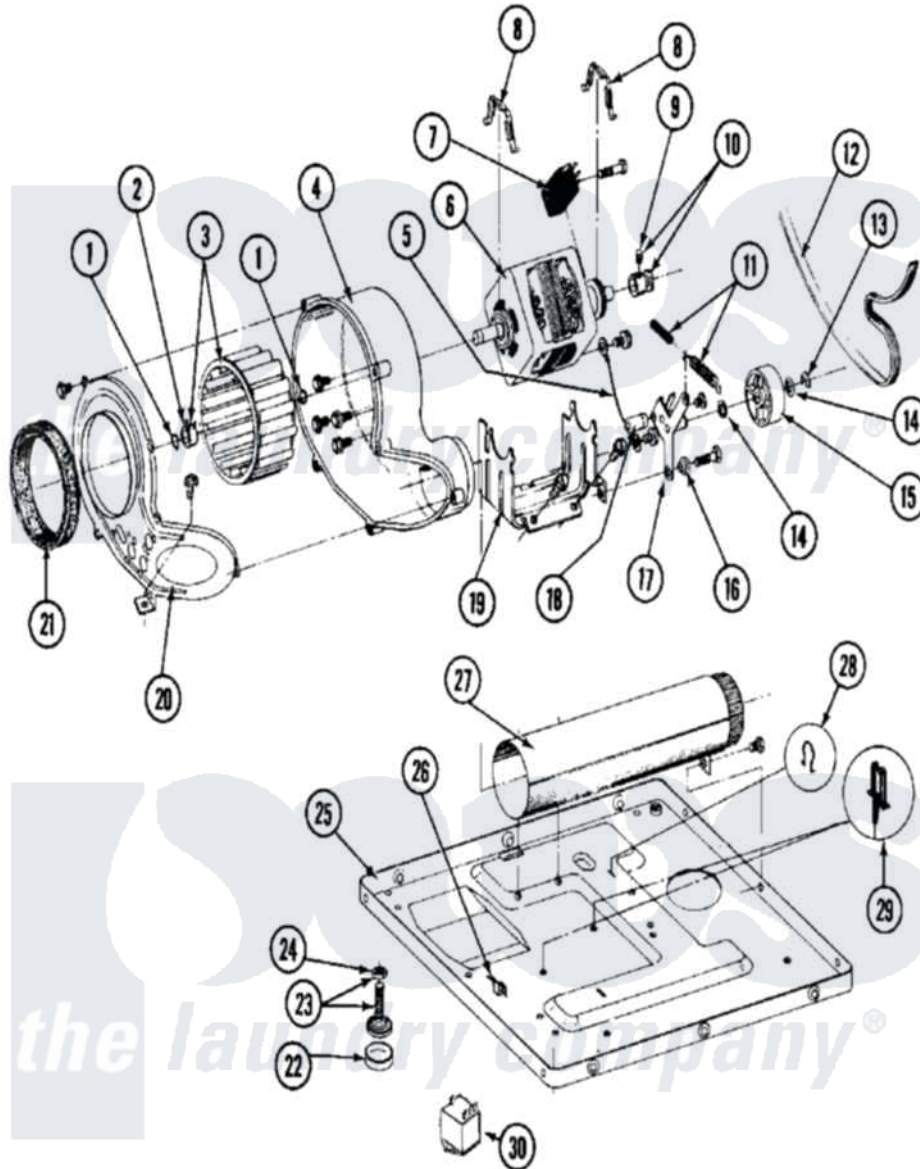

Maytag MDE27CSAEL 09 - MOTOR, BLOWER & BASE FRAME

Maytag Commercial Maytag MDE27CSAEL Dryer Parts Parts Diagram 09 - MOTOR, BLOWER & BASE FRAME
 Click on the part number to view part

Item	Original Part Number	Replaced By	Status	Part Description
001	410233	9703438		Ring-Retrn
002	312967			Clamp, Blower Housing
003	Y303836			Blower Wheel Assembly And Clamp
004	Y312893			Housing, Blower
005	901220			Ground Wire
"	910343	488234		Screw 8-32 X 1/4
006	Y303358	W10410999		Motor-Drve
007	306207		Not Available	(PROD. No.303358-8 & No.303358-9)
"	NLA		Not Available	SWITCH, MOTOR START-PROD.
"	Y303877		Not Available	SWITCH, MOTOR EXTERNAL START No.303358-2, No.303358-4, 303358-7
"	Y303879			Switch, Motor External Start
008	Y015825			Clip, Motor To Motor Support
009	Y053241			Set Screw, Motor Pulley

010	Y305185	6-3051850		Pulley- MO
011	Y303945			IDLER SPRING ASSY. W/PLUG
012	Y312959			Poly "V" Belt For Tumbler
013	312958	354987		Ring, Retaining
014	Y312527			Washer, Idler Shaft
015	Y303705	6-3037050		Pulley- ID
016	Y312894	315772		Sleeve, Idler Arm
017	Y014874			Screw, Idler Arm And Sleeve
"	Y303363	6-3033630		Idler Arm
"	Y312961	W10116751		Screw
018	Y313582	W10116756		Spacer
019	Y313561			Screw----NA
"	NLA		Not Available	MOTOR SUPPORT
020	Y313561			Screw----NA
"	314847			COVER, BLOWER HOUSING
021	Y312901			Seal, Housing Cover
022	210684			Foot, Adjustable Leg
023	Y302699	22003428		Leg, Adjustable
024	210385			Lock Nut For Adjustable Leg
025	Y303361		Not Available	BASE ASSY. (UPPER & LOWER)
026	Y310376			Clip, Door Switch Harness
027	Y303442			EXHAUST DUCT ASSEMBLY
028	410490			Spring, Retainer Wire Harness
029	Y313262	W10116752		Retainer-