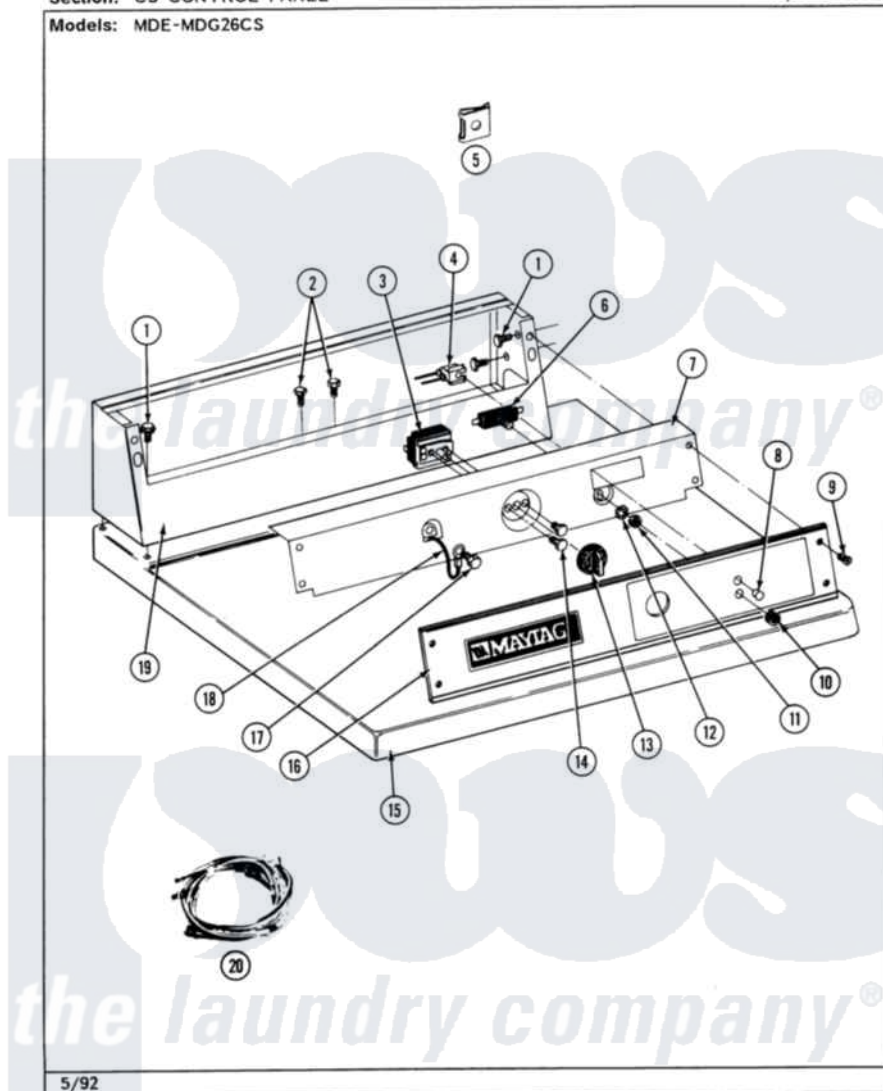

Maytag MDE27CSAEL 11 - CS CONTROL PANEL

Section: CS CONTROL PANEL

P/N 16000340

Models: MDE-MDG26CS

5/92

6

Maytag [Commercial Maytag MDE27CSAEL Dryer Parts](#) Parts Diagram 11 - CS CONTROL PANEL

[Click on the part number to view part](#)

Item	Original Part Number	Replaced By	Status	Part Description
001	212276	W10116760		Screw
002	211294	90767		Screw, 8A X 3/8 HeX Washer Head Tapping
003	307237	W10327105		Switch, Cycle Selection
004	Y305396		Not Available	LAMP, INDICATOR
005	215003			Fastener, Panel And Bracket
006	306940	W10149462		Switch, Push-To-Start
007	314912		Not Available	BRACKET, CONTROL PANEL (WHT)
"	NLA		Not Available	BACK UP PLATE-ALMOND
008	215564			Lens, Indicator Light
009	212277			Screw, No.8 X 1/2 Inch
010	Y312702			Knurled Nut, Start Switch
011	Y312706	422617		Nut
012	312751			Lockwasher, Start Switch
013	306938			Knob, Selector Switch
014	Y313588	488234		Screw 8-32 X 1/4