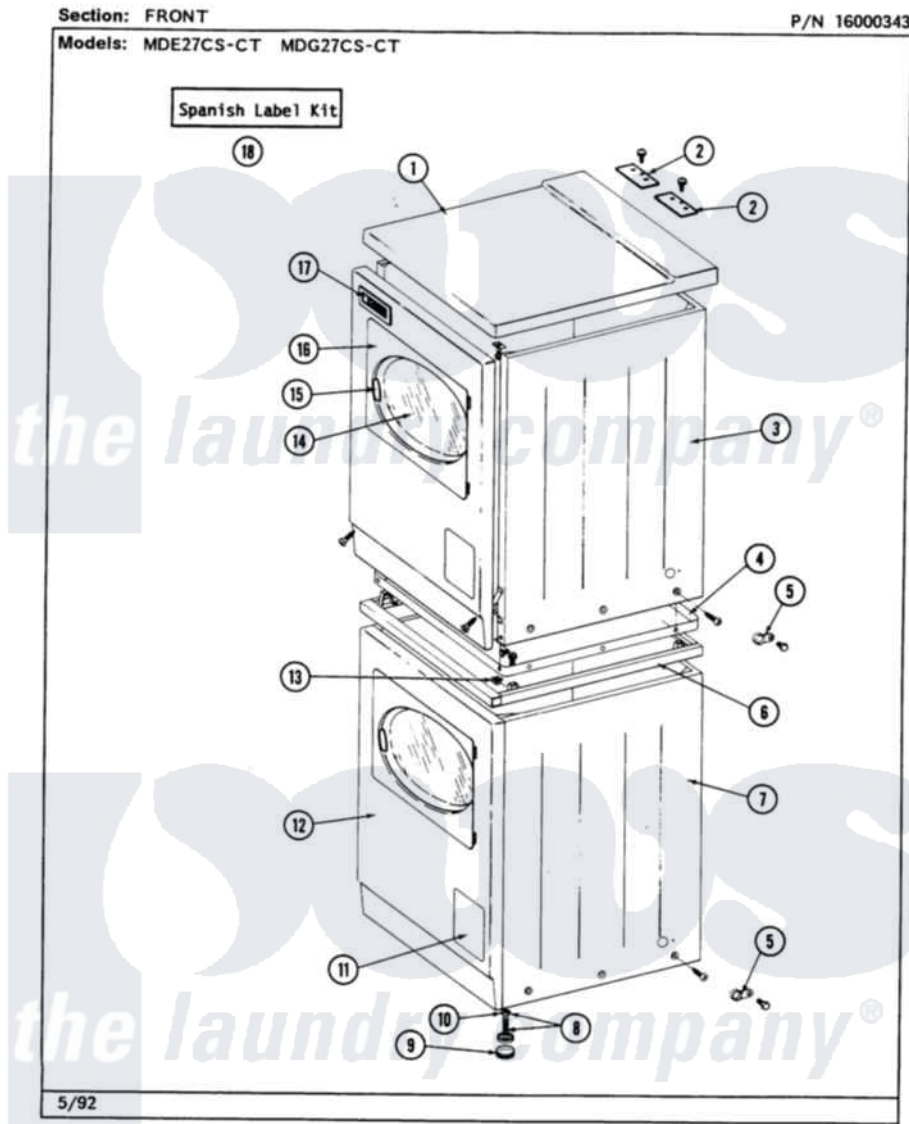

Maytag MDE27CSAGW 01 - FRONT

2

Maytag Commercial Maytag MDE27CSAGW Dryer Parts Parts Diagram 01 - FRONT
 Click on the part number to view part

Item	Original Part Number	Replaced By	Status	Part Description
001	307104			Top Cover Assembly
002	NLA		Not Available	TOP COVER PLATE
"	Y313559			Screw
003	204445			Screw And Fastener Assembly
"	213007			Xfor Cabinet See Cabinet, Back
"	NLA		Not Available	CABINET, UPPER (WHITE)
004	314663	214354		Screw, Top Cover To Cabnt.
"	Y303361		Not Available	BASE ASSY. (UPPER & LOWER)
005	211168	W10139210		Screw, 8-18 X 5/16
"	910768	M0280301		Tie Electr
006	NLA		Not Available	SPACER ASSY, WHITE
007	307125		Not Available	CABINET, LOWER (WHITE)
008	Y302699	22003428		Leg, Adjustable
009	210684			Foot, Adjustable Leg
010	210385			Lock Nut For Adjustable Leg

011	NLA	Not Available	PART NOT USED
012	204439		Screw And Fstner Assembly
"	NLA	Not Available	FRONT PANEL-WHITE
013	310933	33002194	Nut, Speed
014	308069	Not Available	DOOR, INNER W/GASKET
015	314939		Handle, Door
016	NLA	Not Available	DOOR ASSY. COMPLETE (WHITE)
017	NLA	Not Available	NAME PLATE
018	NLA	Not Available	SPANISH LABEL KIT