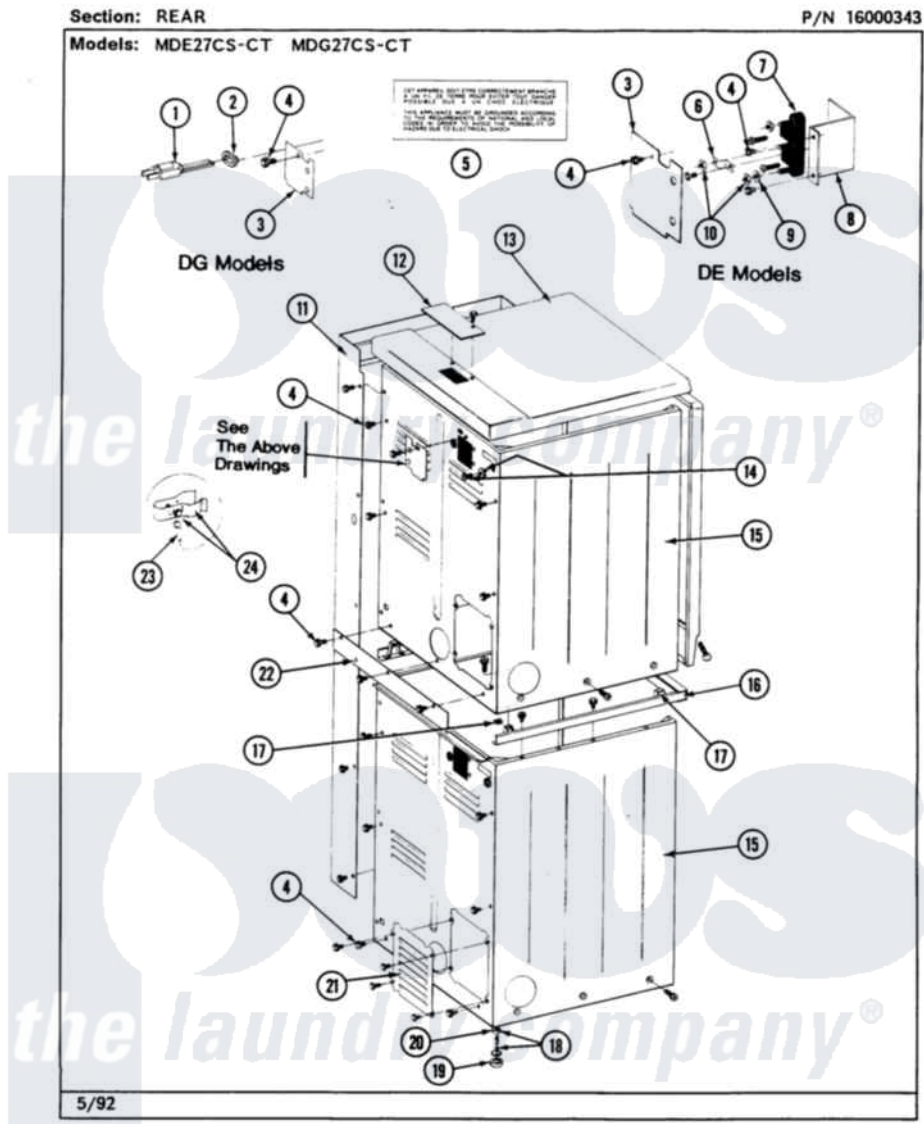

Maytag MDE27CSAGW 02 - REAR

Maytag [Commercial Maytag MDE27CSAGW Dryer Parts](#) Parts Diagram 02 - REAR
 Click on the part number to view part

Item	Original Part Number	Replaced By	Status	Part Description
001	302521		Not Available	CORD, POWER PART NOT USED-GAS MODELS ONLY
002	211881			Grommet, Cord Part Not Used-Gas Models Only
003	Y312905		Not Available	COVER, TERMINAL
004	Y313561			Screw----NA
005	214519			LABEL, ELECTRICAL INSTR. PART NOT USED-GAS MODELS ONLY
006	Y311423	489483		Screw 10-32 X 1/2
"	Y312184			Strap, Grounding
007	400008			Block, Terminal
"	Y312209	W10001200		Screw
008	Y312904			Bracket, Terminal Block
009	Y311270			Washer, Terminal Block
010	311484	112432		Nut
011	NLA		Not Available	SCREW
012	NLA		Not Available	TOP COVER PLATE

"	Y313559		Screw
013	307104		Top Cover Assembly
014	NLA	Not Available	SCREW & WASHER ASSY.
015	213007		Xfor Cabinet See Cabinet, Back
"	307125	Not Available	CABINET, LOWER (WHITE)
"	NLA	Not Available	CABINET, UPPER (WHITE)
"	Y310632	1163839	Screw
016	911050	4312464	Screw
"	NLA	Not Available	SPACER ASSY, WHITE
"	Y310632	1163839	Screw
017	310933	33002194	Nut, Speed
018	Y302699	22003428	Leg, Adjustable
019	210684		Foot, Adjustable Leg
020	210385		Lock Nut For Adjustable Leg
021	211294	90767	Screw, 8A X 3/8 HeX Washer Head Tapping
"	Y312951	Not Available	ACCESS COVER, BACK
"	Y313559		Screw
022	NLA	Not Available	FILLER STRIP
"	Y310632	1163839	Screw
023	311155		Ground Wire And Clamp
024	301548		Clamp, Ground Wire
"	313122		Screw - Baffle To Tumbler