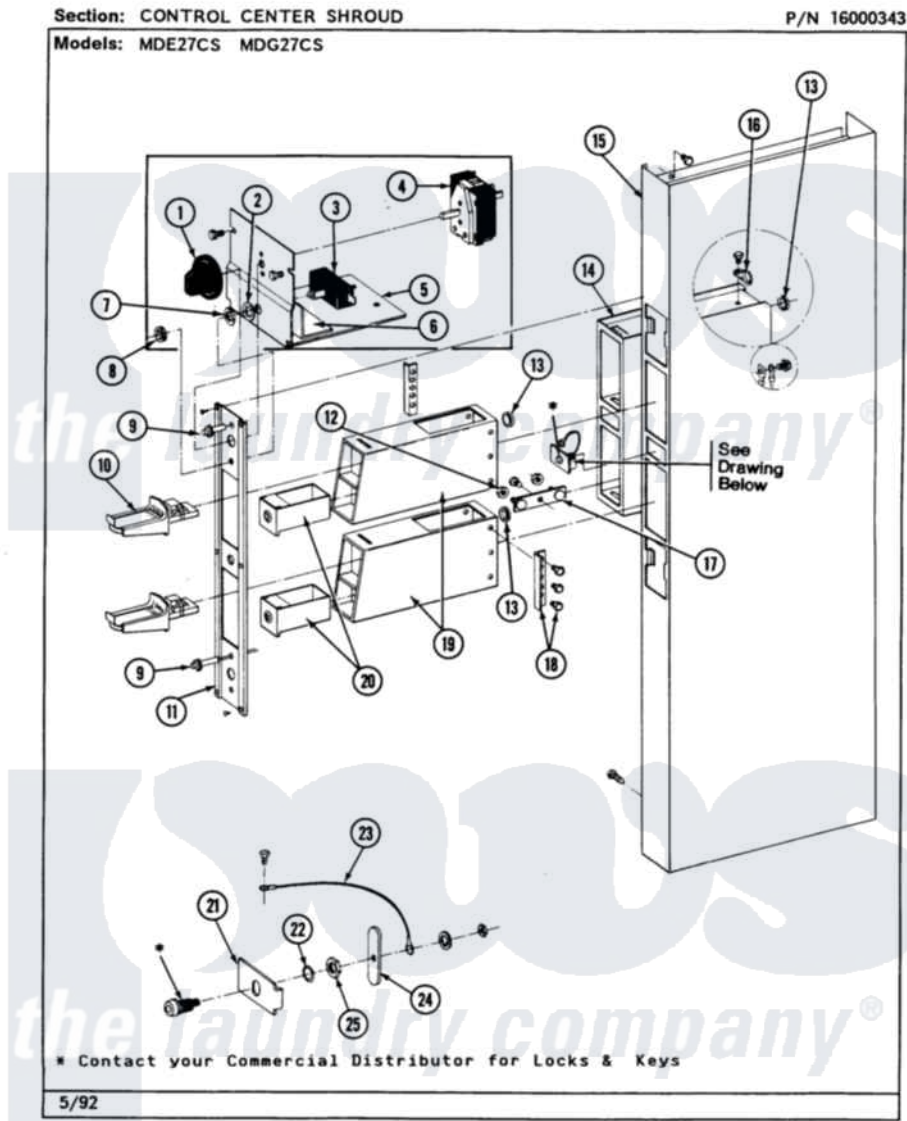

# Maytag MDE27CSAGW 03 - CONTROL CENTER SHROUD

14

Maytag [Commercial Maytag MDE27CSAGW Dryer Parts](#) Parts Diagram 03 - CONTROL CENTER SHROUD  
 Click on the part number to view part

Item	Original Part Number	Replaced By	Status	Part Description
001	<a href="#">205663</a>			Knob For Selector Switch
002	<a href="#">312751</a>			Lockwasher, Start Switch
003	306940	<a href="#">W10149462</a>		Switch, Push-To-Start
004	<a href="#">307253</a>			Switch, Cycle Selector
"	<a href="#">Y313588</a>	<a href="#">488234</a>		Screw 8-32 X 1/4
005	212276	<a href="#">W10116760</a>		Screw
"	<a href="#">Y314261</a>			Switch And Relay Bracket
006	NLA		Not Available	INSULATOR
007	Y312706	<a href="#">422617</a>		Nut
008	<a href="#">Y312702</a>			Knurled Nut, Start Switch
009	NLA		Not Available	INDICATOR LIGHT 240-50
010	NLA		Not Available	MAYTAG COIN SLIDE (ACCESSORY)
011	315037		Not Available	PANEL, VAULT
"	<a href="#">Y313424</a>			Screw, Vault Panel
012	<a href="#">Y052740</a>	<a href="#">62739</a>		Nut, Lock
013	Y313671	<a href="#">33001303</a>		Grommet, Plate Hole