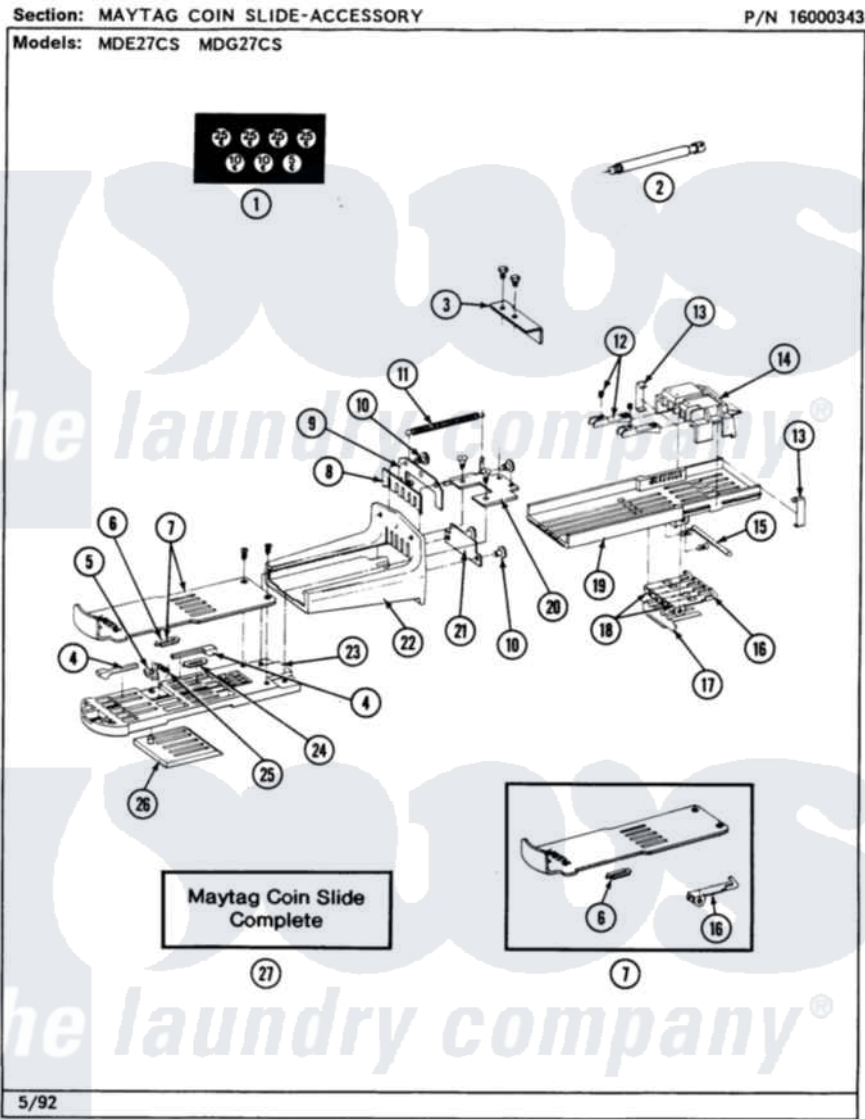

Maytag MDE27CSAGW 05 - MAYTAG COIN SLIDE-ACCESSORY

Maytag [Commercial Maytag MDE27CSAGW Dryer Parts](#) Parts Diagram 05 - MAYTAG COIN SLIDE-ACCESSORY
 Click on the part number to view part

| Item | Original Part Number | Replaced By | Status | Part Description |
|------|------------------------|-------------|---------------|-----------------------------|
| 001 | 214648 | | | Decal, Coinage |
| 002 | 215559 | | | Bolt, Coin Slide Locking |
| " | NLA | | Not Available | LOCKING BOLT |
| 003 | 314334 | | | Bracket For Coin Slide |
| 004 | NLA | | Not Available | PLUG, COIN OPENING |
| 005 | 214572 | | Not Available | ARM, RATCHET |
| 006 | NLA | | Not Available | NICKEL INSERT |
| 007 | 214597 | | | Screw |
| " | NLA | | Not Available | SLIDE PLATE W/NICKEL INSERT |
| 008 | 214578 | | | Gate For Coin Opening |
| 009 | NLA | | Not Available | RETAINER |
| 010 | NLA | | Not Available | STUD |
| 011 | 214581 | | | Spring, Return |
| 012 | NLA | | Not Available | MOVABLE COIN GAGE |
| 013 | 214589 | | | Clip, Spring |
| 014 | NLA | | Not Available | MEASURING BLOCK ASSY. |

| | | | |
|-----|------------------------|---------------|---------------------------|
| 015 | NLA | Not Available | PIN |
| 016 | NLA | Not Available | LOWER GAGE ARM |
| 017 | 214596 | | Spring For Lower Gage Arm |
| 018 | 205343 | Not Available | LOWER GAGE ARM ASSEMBLY |
| 019 | 214594 | Not Available | BASE INSERT FOR HOUSING |
| " | 214597 | | Screw |
| 020 | 214597 | | Screw |
| " | NLA | Not Available | END BRACKET |
| 021 | NLA | Not Available | RETAINER |
| 022 | 214584 | Not Available | HOUSING FOR COIN SLIDE |
| 023 | NLA | Not Available | SLIDE BODY |
| 024 | NLA | Not Available | DIME INSERT |
| 025 | 214582 | | Spring For Ratchet Arm |
| 026 | NLA | Not Available | STUD |
| 027 | NLA | Not Available | MAYTAG COIN SLIDE |