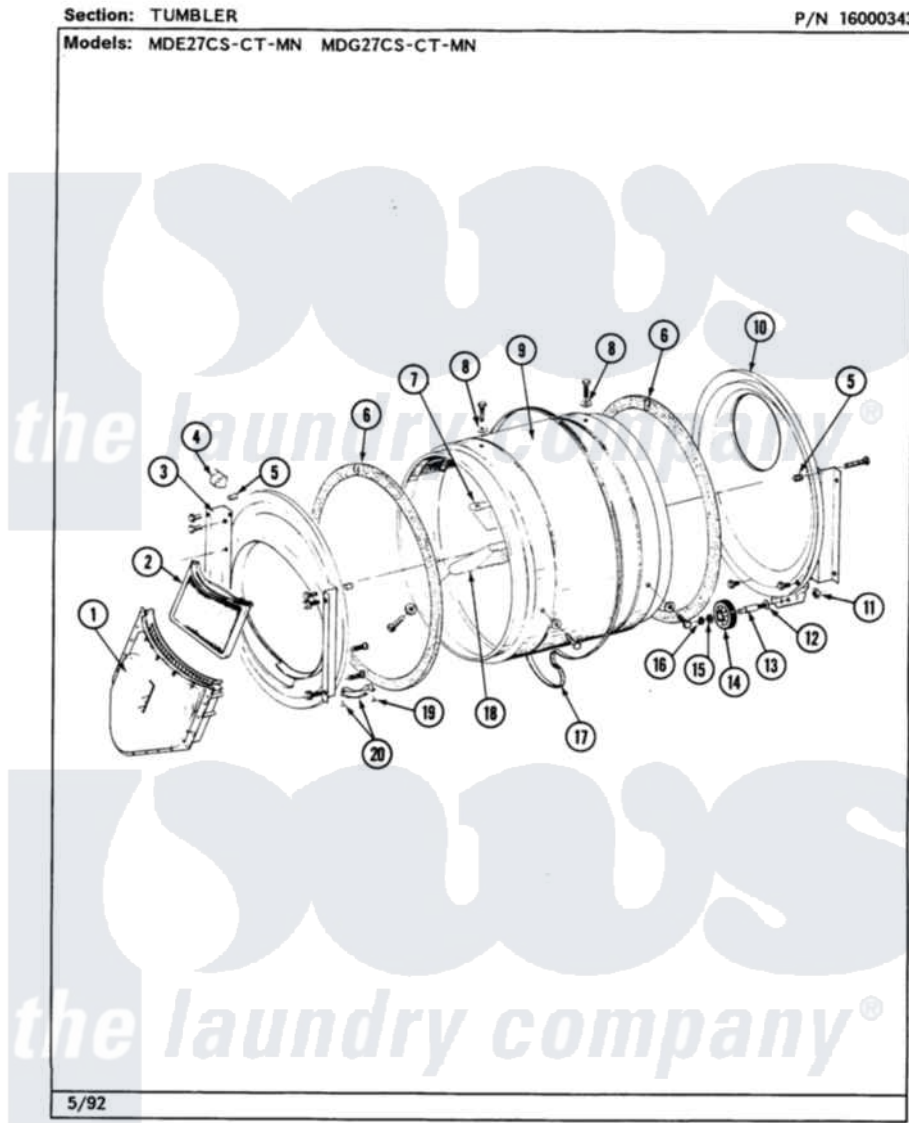

Maytag MDE27CSAGW 07 - TUMBLER

30

Maytag [Commercial Maytag MDE27CSAGW Dryer Parts](#) Parts Diagram 07 - TUMBLER
 Click on the part number to view part

Item	Original Part Number	Replaced By	Status	Part Description
001	Y307112	33001016		Outlet Duct Assembly
"	Y314110	33002917		Screw, No.10-16
002	307108	33002970		Lint Filte
003	307109	33001179		Front, Tumbler
"	Y313561			Screw---NA
"	NLA		Not Available	SCREW
"	Y310632	1163839		Screw
004	Y310376			Clip, Door Switch Harness
005	NLA		Not Available	THREAD COVER
006	314820			Seal, Tumbler
007	314803	33001012		Baffle
"	Y310759			Screw, Tumbler Baffles
008	314158			Washer, Baffle To Tumbler
009	306663		Not Available	TUMBLER W/BAFFLES
"	314802		Not Available	TUMBLER W/OUT BAFFLES
010	211294	90767		Screw, 8A X 3/8 HeX Washer Head Tapping

"	Y307114	33001178	Back, Tumbler
"	Y308544	33001178	Back, Tumbler
011	312538	33001443	Nut, Hex
012	Y313347	312535	Washer, Vault Mounting Brk.
013	Y312948	6-3129480	Shaft- Tumbler
014	Y303373	12001541	Drum Roller/Washer Assembly--W
015	312535		Washer, Vault Mounting Brk.
016	410233	9703438	Ring-Retrn
017	Y312959		Poly "V" Belt For Tumbler
018	314804	33001004	Baffle, Tall
"	Y310759		Screw, Tumbler Baffles
019	210720		Rivet, Bearing To Tumbler Fmt
020	306508		Tumbler Bearing Kit ---W