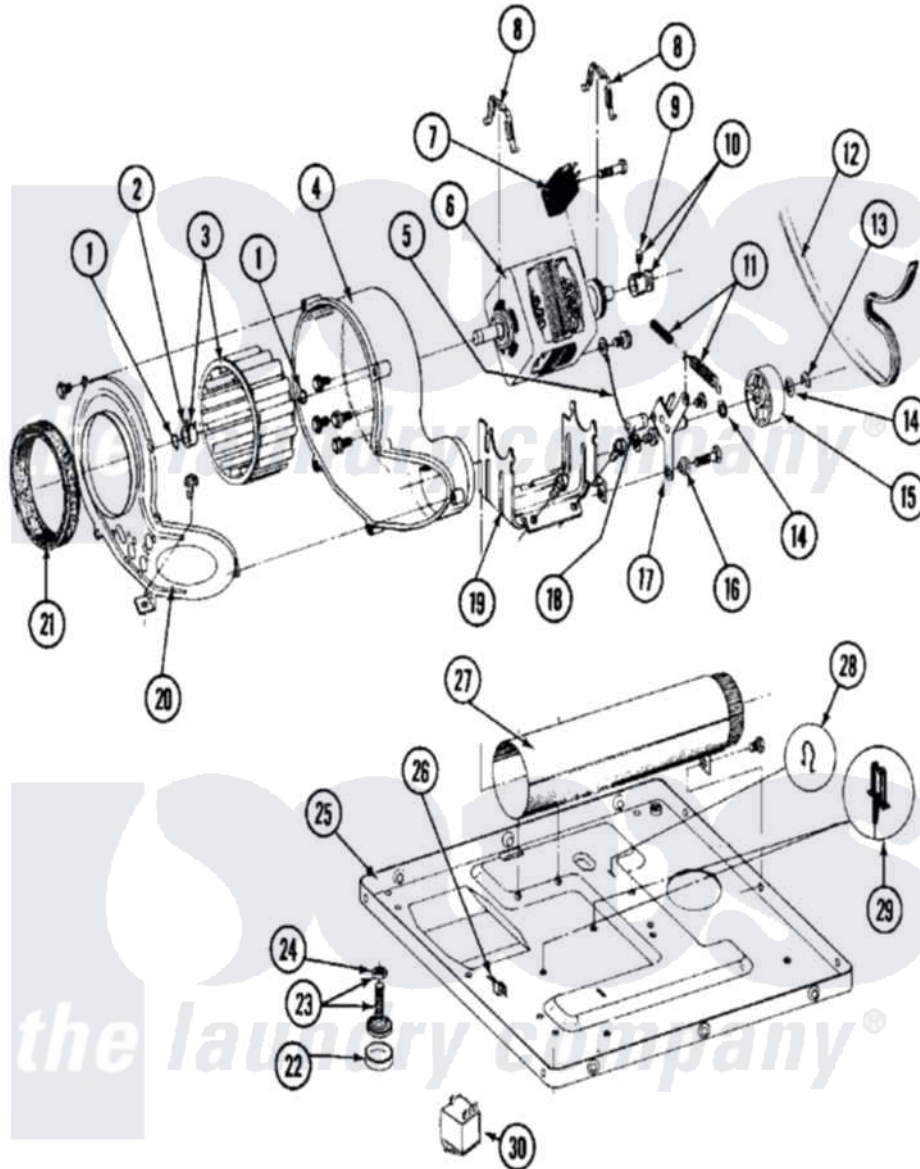

# Maytag MDE27CSAGW 08 - MOTOR, BLOWER & BASE FRAME

Maytag Commercial Maytag MDE27CSAGW Dryer Parts Parts Diagram 08 - MOTOR, BLOWER & BASE FRAME  
 Click on the part number to view part

Item	Original Part Number	Replaced By	Status	Part Description
001	410233	<a href="#">9703438</a>		Ring-Retrn
002	<a href="#">312967</a>			Clamp, Blower Housing
003	<a href="#">Y303836</a>			Blower Wheel Assembly And Clamp
004	<a href="#">Y312893</a>			Housing, Blower
005	<a href="#">901220</a>			Ground Wire
"	910343	<a href="#">488234</a>		Screw 8-32 X 1/4
006	Y304656		Not Available	MOTOR (240V 50HZ)
007	306207		Not Available	(PROD. No.303358-8 & No.303358-9)
"	NLA		Not Available	PART NOT AVAILABLE
"	Y303877		Not Available	SWITCH, MOTOR EXTERNAL START No.303358-2, No.303358-4, 303358-7
"	<a href="#">Y303879</a>			Switch, Motor External Start
008	<a href="#">Y015825</a>			Clip, Motor To Motor Support
009	<a href="#">Y053241</a>			Set Screw, Motor Pulley
010	<a href="#">305186</a>			Pulley, Motor