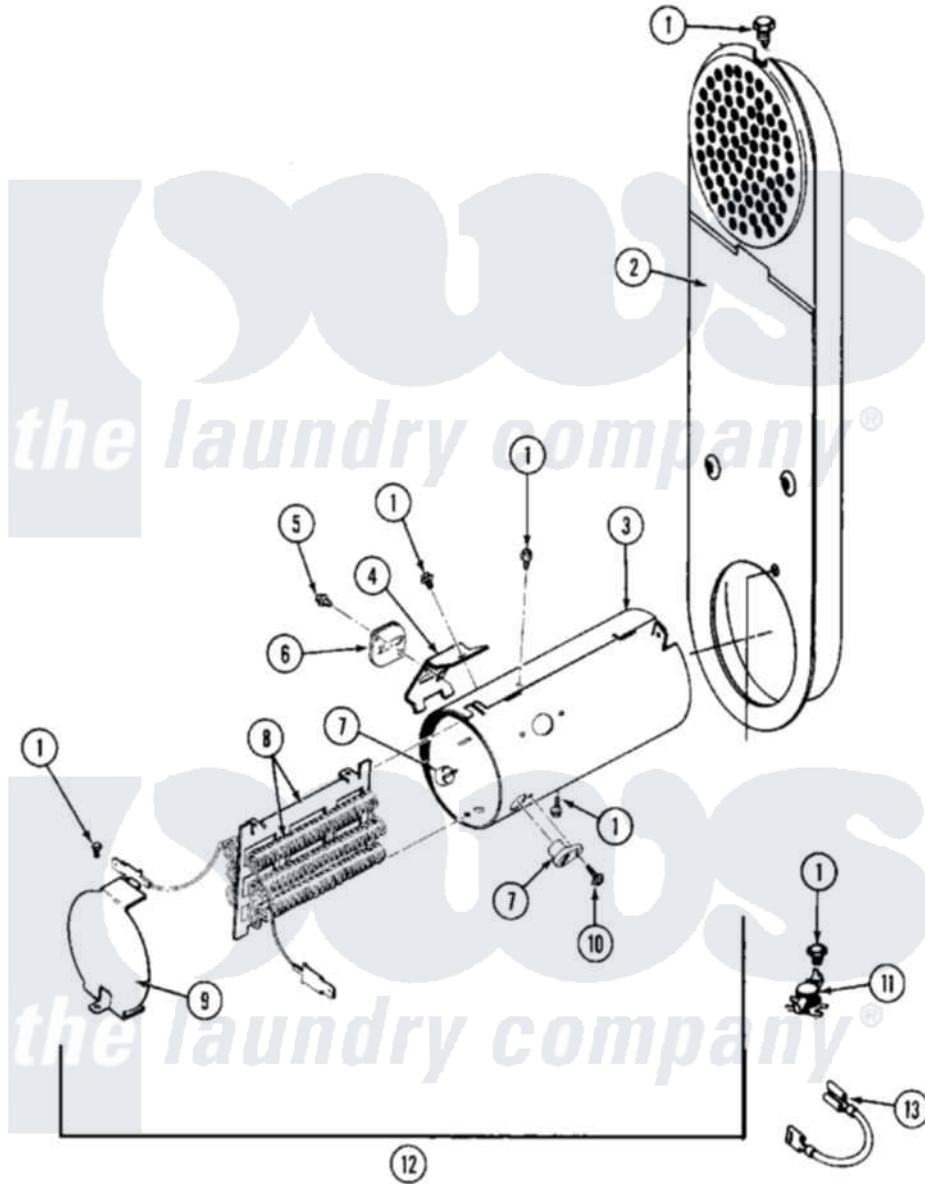

# Maytag MDE27CSAGW 11 - HEATER (A3 SERIES)

Maytag Commercial Maytag MDE27CSAGW Dryer Parts Parts Diagram 11 - HEATER (A3 SERIES)  
 Click on the part number to view part

Item	Original Part Number	Replaced By	Status	Part Description
001	<a href="#">211294</a>	<a href="#">90767</a>		Screw, 8A X 3/8 HeX Washer Head Tapping
002	308503		Not Available	INLET DUCT ASSEMBLY
"	NLA		Not Available	INLET DUCT ASSY.
003	<a href="#">314995</a>			Enclosure, Heater
004	<a href="#">315346</a>			Bracket, Thermal Fuse
005	NLA		Not Available	SCREW
006	<a href="#">307473</a>			Fuse, Thermal
007	<a href="#">314998</a>			Insulator, Terminal
008	307186	<a href="#">Y308615</a>		Heater Sub-Assembly
009	<a href="#">314999</a>			Shield, Radiant
010	NLA		Not Available	SCREW
011	<a href="#">303396</a>			Thermostat, Hi-Limit
012	307180	<a href="#">33001400</a>		Heater Assembly
013	<a href="#">Y307173</a>			Wire, Jumper