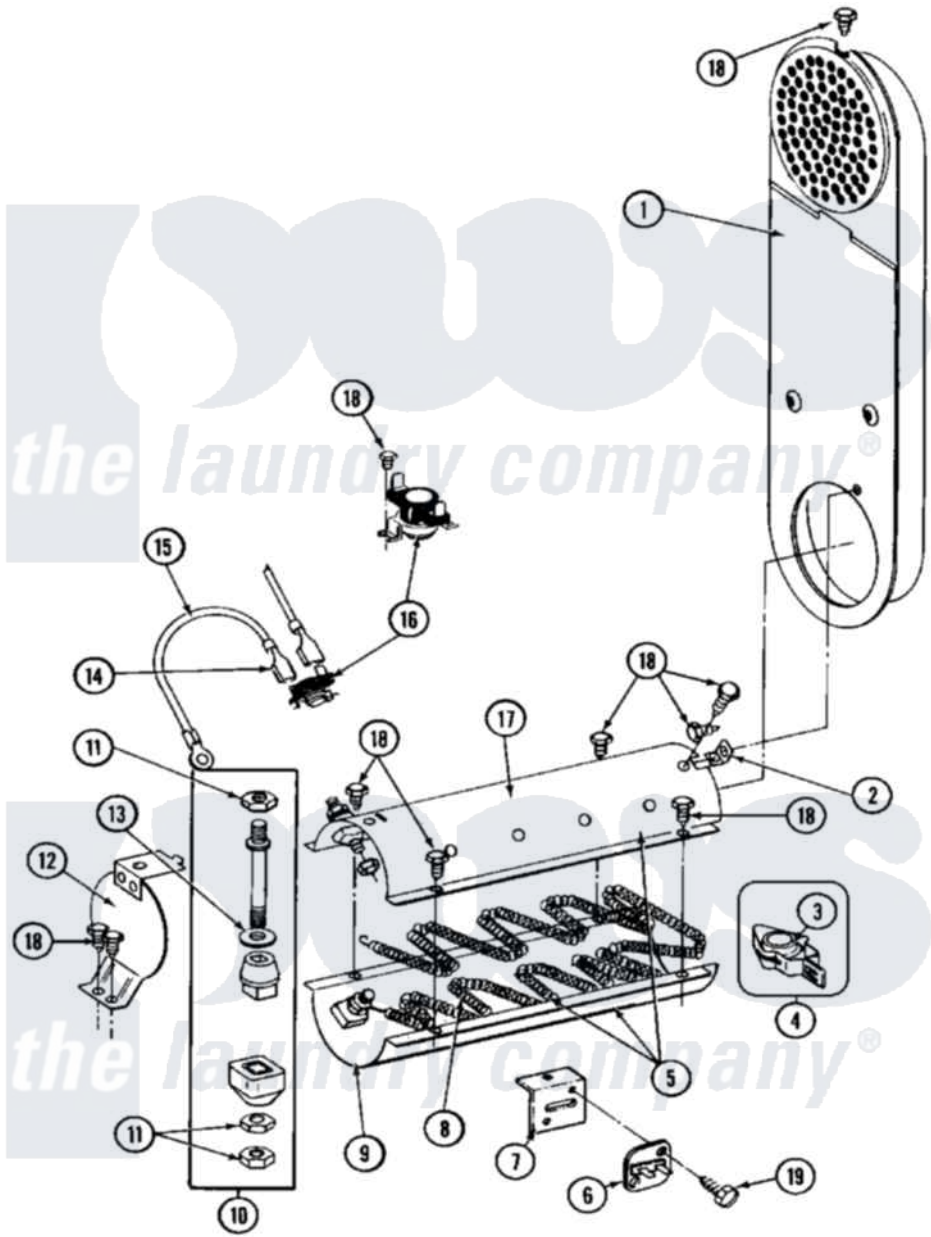

Maytag MDE27CSAGW 12 - HEATER (A0 SERIES)

Maytag Commercial Maytag MDE27CSAGW Dryer Parts Parts Diagram 12 - HEATER (A0 SERIES)
 Click on the part number to view part

Item	Original Part Number	Replaced By	Status	Part Description
001	NLA		Not Available	INLET DUCT ASSY.
002	Y312890			Retainer, Heater Chamber
003	Y313270			Insulator For Heater Elemen
004	Y303881			Clip And Insulator Assembly
005	307470	Y303778		Heater Assembly Complete
006	307473			Fuse, Thermal
007	315046			MOUNTING BRACKET
008	Y313950			Element, Heater
009	Y313576			Heater Chamber, Bottom
010	Y304596			Terminal Insulator Assembly
011	311484	112432		Nut
012	304124		Not Available	HEATER SHIELD
013	311093			Washer, Terminal Connection
014	210745			Wire Terminal
015	Y304693			Jumper Wire
016	303396			Thermostat, Hi-Limit

017	Y313575	Not Available	HEATER CHAMBER, TOP
018	211294	90767	Screw, 8A X 3/8 HeX Washer Head Tapping
019	NLA	Not Available	SCREW