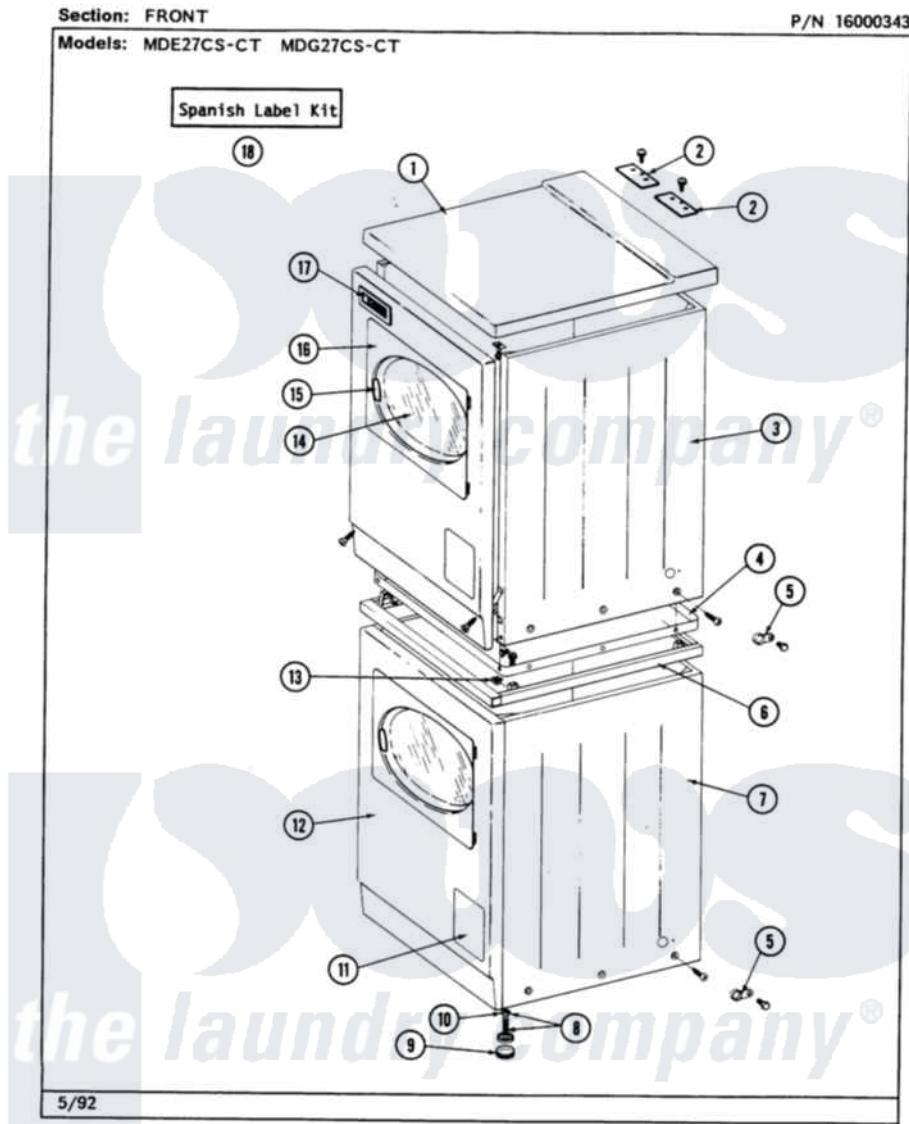

Maytag MDE27CTACL 01 - FRONT

2

Maytag [Commercial Maytag MDE27CTACL Dryer Parts](#) Parts Diagram 01 - FRONT
 Click on the part number to view part

Item	Original Part Number	Replaced By	Status	Part Description
001	307104			Top Cover Assembly
"	NLA		Not Available	(ALMOND)
002	NLA		Not Available	TOP COVER PLATE
"	Y313559			Screw
003	204445			Screw And Fastener Assembly
"	213007			Xfor Cabinet See Cabinet, Back
"	NLA		Not Available	CABINET, UPPER (WHITE)
004	314663	214354		Screw, Top Cover To Cabnt.
"	Y303361		Not Available	BASE ASSY. (UPPER & LOWER)
005	211168	W10139210		Screw, 8-18 X 5/16
"	910768	M0280301		Tie Electr
006	NLA		Not Available	SPACER ASSY, WHITE
007	307125		Not Available	CABINET, LOWER (WHITE)
"	NLA		Not Available	(ALMOND)
008	Y302699	22003428		Leg, Adjustable

009	210684		Foot, Adjustable Leg
010	210385		Lock Nut For Adjustable Leg
011	NLA	Not Available	PART NOT USED
012	204439		Screw And Fstner Assembly
"	NLA	Not Available	FRONT PANEL-WHITE
013	310933	33002194	Nut, Speed
014	308069	Not Available	DOOR, INNER W/GASKET
015	314939		Handle, Door
"	314974		Handle, Door
016	NLA	Not Available	DOOR ASSY. COMPLETE (WHITE)
017	NLA	Not Available	NAME PLATE
018	NLA	Not Available	SPANISH LABEL KIT