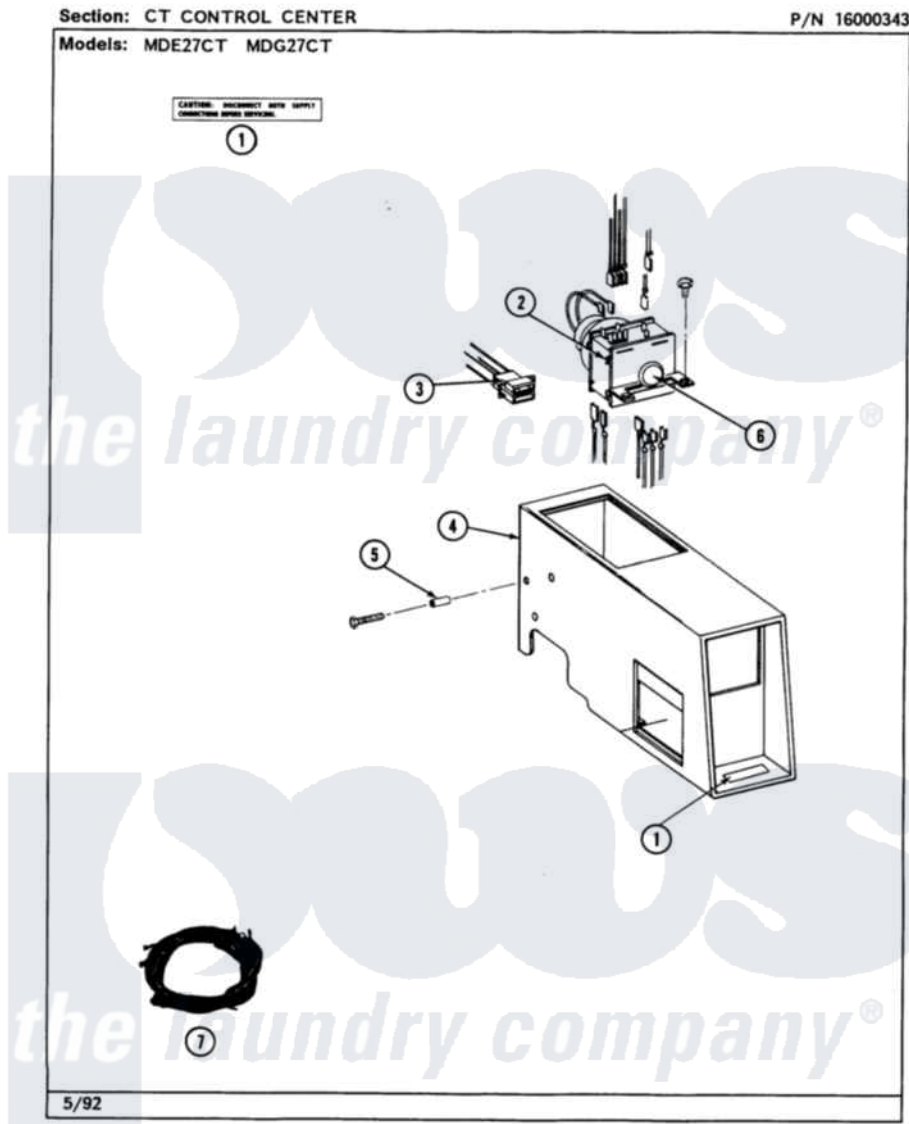

# Maytag MDE27CTACL 04 - CONTROL CENTER

Maytag [Commercial Maytag MDE27CTACL Dryer Parts](#) Parts Diagram 04 - CONTROL CENTER  
 Click on the part number to view part

Item	Original Part Number	Replaced By	Status	Part Description
001	Y313439		Not Available	INSTRUCTION LABEL
002	212276	<a href="#">W10116760</a>		Screw
"	305867		Not Available	(45 MINS. FOR 303799 & 307142)
"	305868		Not Available	No.303799 & 307141 (37 1/2 MINS)
"	<a href="#">307142</a>			Timer With Knob And Pin
"	NLA		Not Available	TIMER MOTOR FOR TIMER W/PROD.
003	NLA		Not Available	HARNES, TICKET CONTROL
004	NLA		Not Available	OUTER CASE-WHITE
005	NLA		Not Available	SPACER, VAULT
"	<a href="#">Y310842</a>	<a href="#">8182296</a>		Screw, Agitator
006	<a href="#">213089</a>			Knob For Timer
"	<a href="#">Y312300</a>			Groov-Pin
007	NLA		Not Available	WIRE HARNESS-UPPER