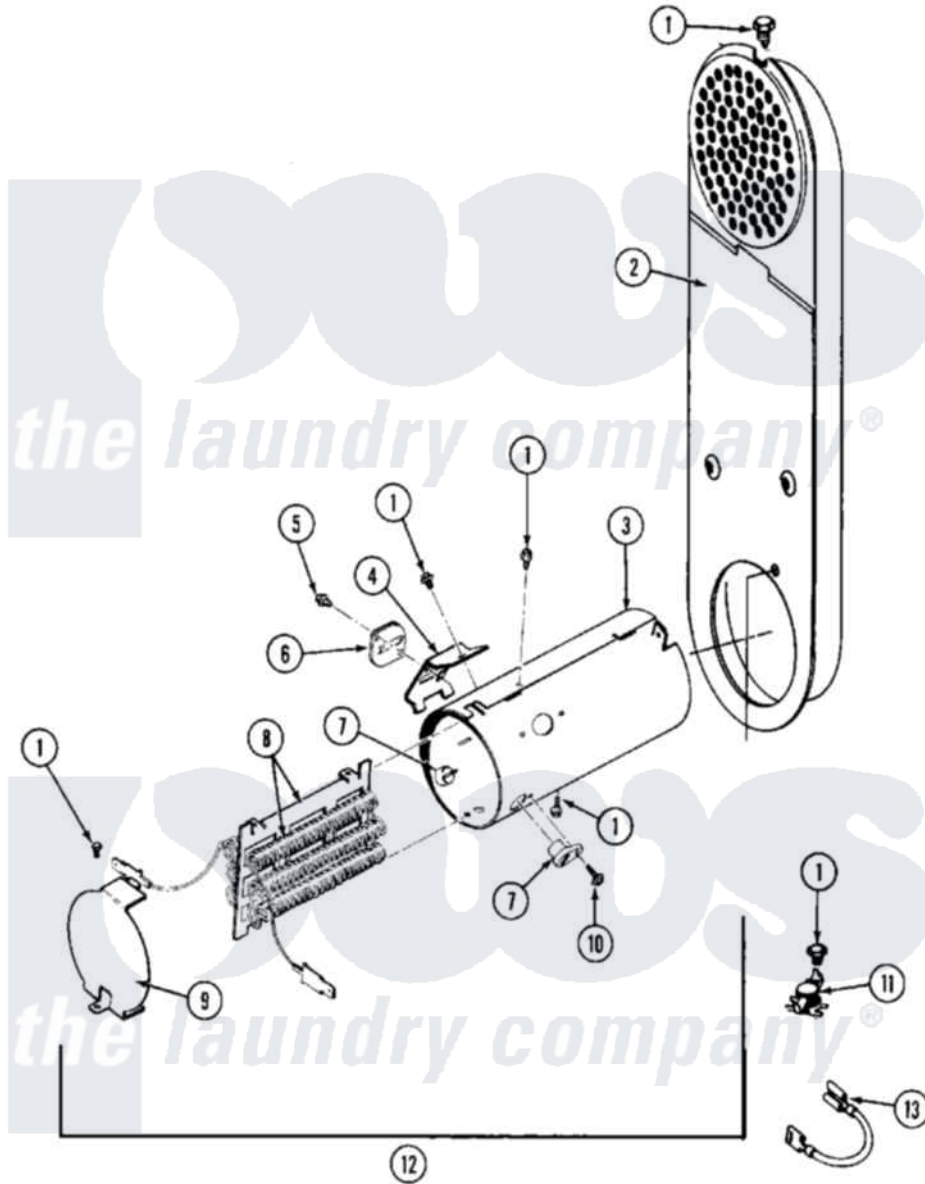

Maytag MDE27CTACL 08 - HEATER (A3 SERIES)

Maytag Commercial Maytag MDE27CTACL Dryer Parts Parts Diagram 08 - HEATER (A3 SERIES)
 Click on the part number to view part

Item	Original Part Number	Replaced By	Status	Part Description
001	211294	90767		Screw, 8A X 3/8 HeX Washer Head Tapping
002	308503		Not Available	INLET DUCT ASSEMBLY
"	NLA		Not Available	INLET DUCT ASSY.
003	314995			Enclosure, Heater
004	315346			Bracket, Thermal Fuse
005	NLA		Not Available	SCREW, THERMAL FUSE
006	307473			Fuse, Thermal
007	314998			Insulator, Terminal
008	307185	308614		Heater Sub-Assembly
009	314999			Shield, Radiant
010	NLA		Not Available	SCREW, TERMINAL INSULATOR
011	303396			Thermostat, Hi-Limit
012	307179			Heater Assembly
013	Y307173			Wire, Jumper