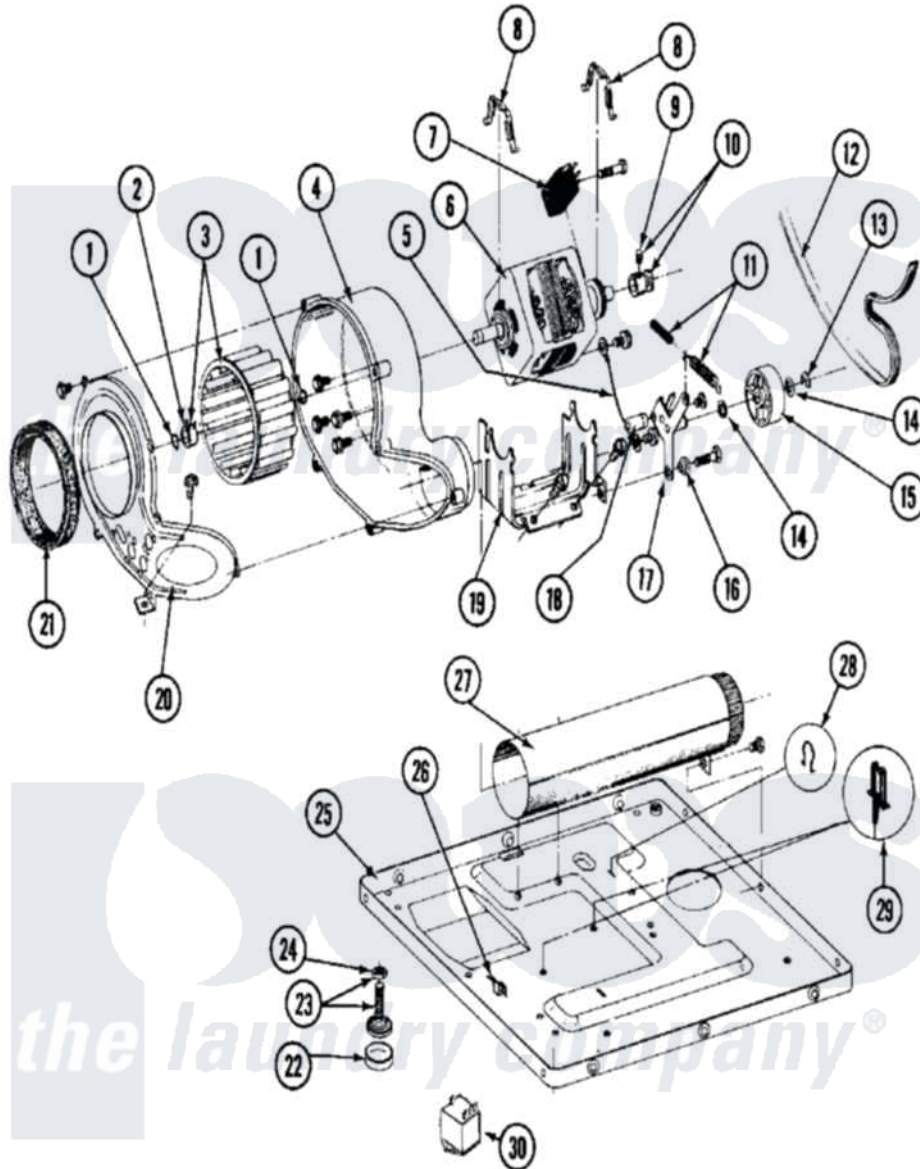

# Maytag MDE27CTACL 09 - MOTOR, BLOWER & BASE FRAME

Maytag [Commercial Maytag MDE27CTACL Dryer Parts](#) Parts Diagram 09 - MOTOR, BLOWER & BASE FRAME  
 Click on the part number to view part

Item	Original Part Number	Replaced By	Status	Part Description
001	410233	<a href="#">9703438</a>		Ring-Retrn
002	<a href="#">312967</a>			Clamp, Blower Housing
003	<a href="#">Y303836</a>			Blower Wheel Assembly And Clamp
004	<a href="#">Y312893</a>			Housing, Blower
005	<a href="#">901220</a>			Ground Wire
"	910343	<a href="#">488234</a>		Screw 8-32 X 1/4
006	<a href="#">Y303358</a>	<a href="#">W10410999</a>		Motor-Drve
007	306207		Not Available	(PROD. No.303358-8 & No.303358-9)
"	NLA		Not Available	SWITCH, MOTOR START-PROD.
"	Y303877		Not Available	SWITCH, MOTOR EXTERNAL START No.303358-2, No.303358-4, 303358-7
"	<a href="#">Y303879</a>			Switch, Motor External Start
008	<a href="#">Y015825</a>			Clip, Motor To Motor Support
009	<a href="#">Y053241</a>			Set Screw, Motor Pulley