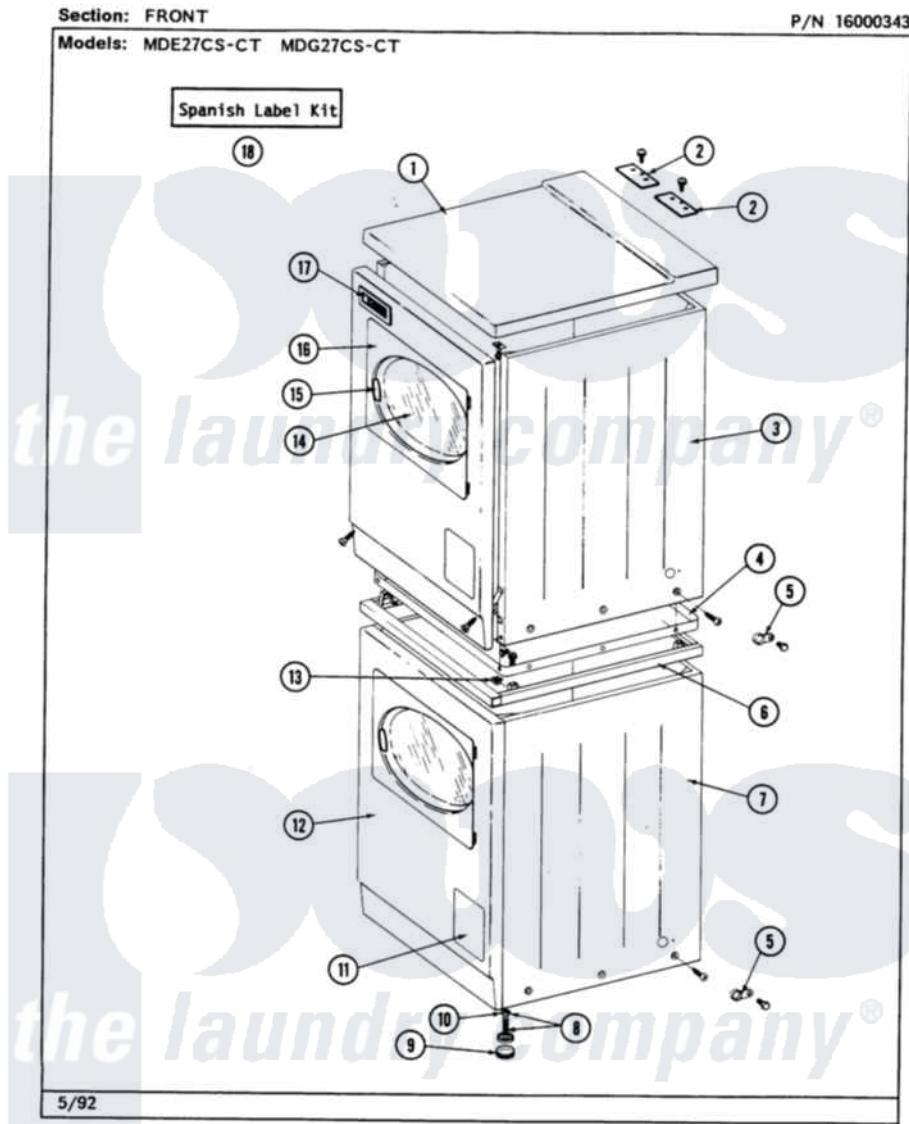

Maytag MDE27CTACW 01 - FRONT

2

Maytag Commercial Maytag MDE27CTACW Dryer Parts Parts Diagram 01 - FRONT
 Click on the part number to view part

Item	Original Part Number	Replaced By	Status	Part Description
001	307104			Top Cover Assembly
"	NLA		Not Available	(ALMOND)
002	NLA		Not Available	TOP COVER PLATE
"	Y313559			Screw
003	204445			Screw And Fastener Assembly
"	213007			Xfor Cabinet See Cabinet, Back
"	NLA		Not Available	CABINET, UPPER (WHITE)
004	314663	214354		Screw, Top Cover To Cabnt.
"	Y303361		Not Available	BASE ASSY. (UPPER & LOWER)
005	211168	W10139210		Screw, 8-18 X 5/16
"	910768	M0280301		Tie Electr
006	NLA		Not Available	SPACER ASSY, WHITE
007	307125		Not Available	CABINET, LOWER (WHITE)
"	NLA		Not Available	(ALMOND)
008	Y302699	22003428		Leg, Adjustable

009	210684		Foot, Adjustable Leg
010	210385		Lock Nut For Adjustable Leg
011	NLA	Not Available	PART NOT USED
012	204439		Screw And Fstner Assembly
"	NLA	Not Available	FRONT PANEL-WHITE
013	310933	33002194	Nut, Speed
014	308069	Not Available	DOOR, INNER W/GASKET
015	314939		Handle, Door
"	314974		Handle, Door
016	NLA	Not Available	DOOR ASSY. COMPLETE (WHITE)
017	NLA	Not Available	NAME PLATE
018	NLA	Not Available	SPANISH LABEL KIT