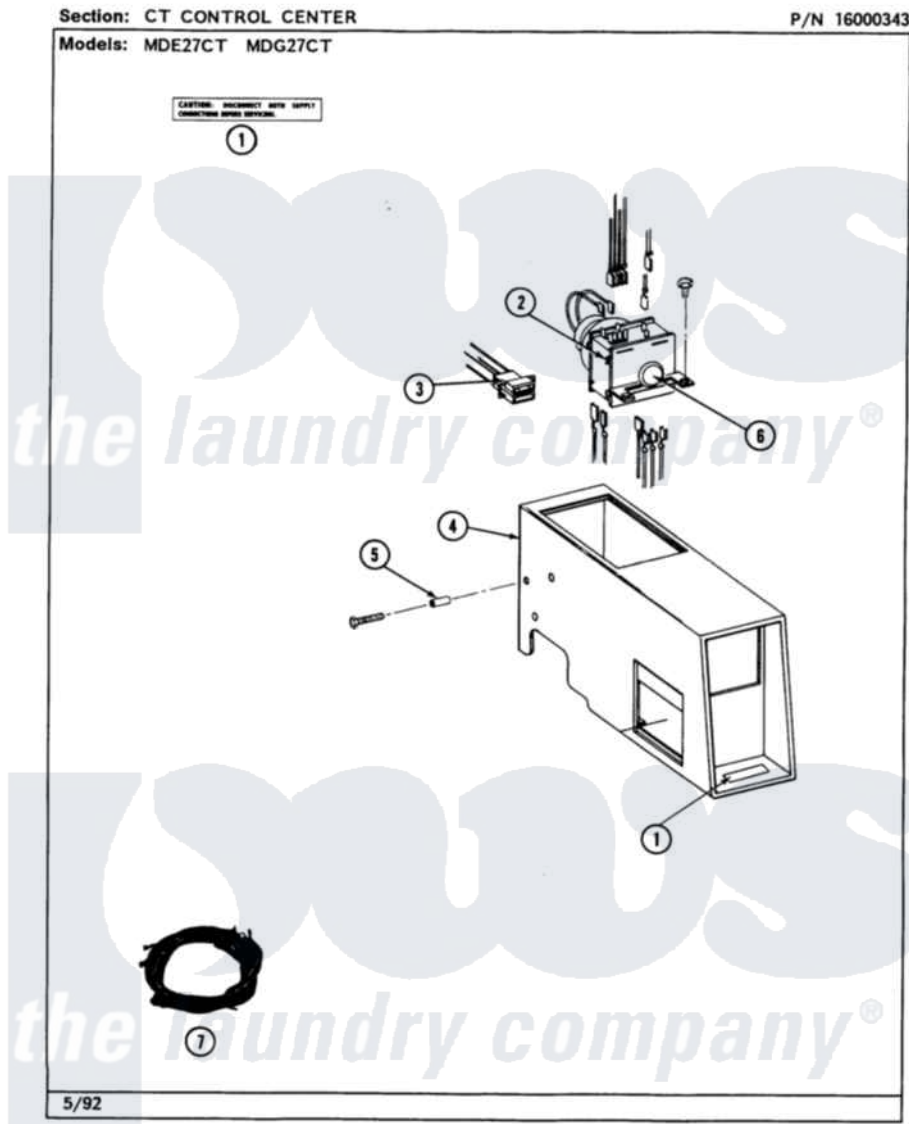

# Maytag MDE27CTACW 04 - CONTROL CENTER

22

Maytag [Commercial Maytag MDE27CTACW Dryer Parts](#) Parts Diagram 04 - CONTROL CENTER  
 Click on the part number to view part

Item	Original Part Number	Replaced By	Status	Part Description
001	Y313439		Not Available	INSTRUCTION LABEL
002	212276	<a href="#">W10116760</a>		Screw
"	305867		Not Available	(45 MINS. FOR 303799 & 307142)
"	305868		Not Available	No.303799 & 307141 (37 1/2 MINS)
"	<a href="#">307142</a>			Timer With Knob And Pin
"	NLA		Not Available	TIMER MOTOR FOR TIMER W/PROD.
003	NLA		Not Available	HARNES, TICKET CONTROL
004	NLA		Not Available	OUTER CASE-WHITE
005	NLA		Not Available	SPACER, VAULT
"	<a href="#">Y310842</a>	<a href="#">8182296</a>		Screw, Agitator
006	<a href="#">213089</a>			Knob For Timer
"	<a href="#">Y312300</a>			Groov-Pin
007	NLA		Not Available	WIRE HARNESS-UPPER