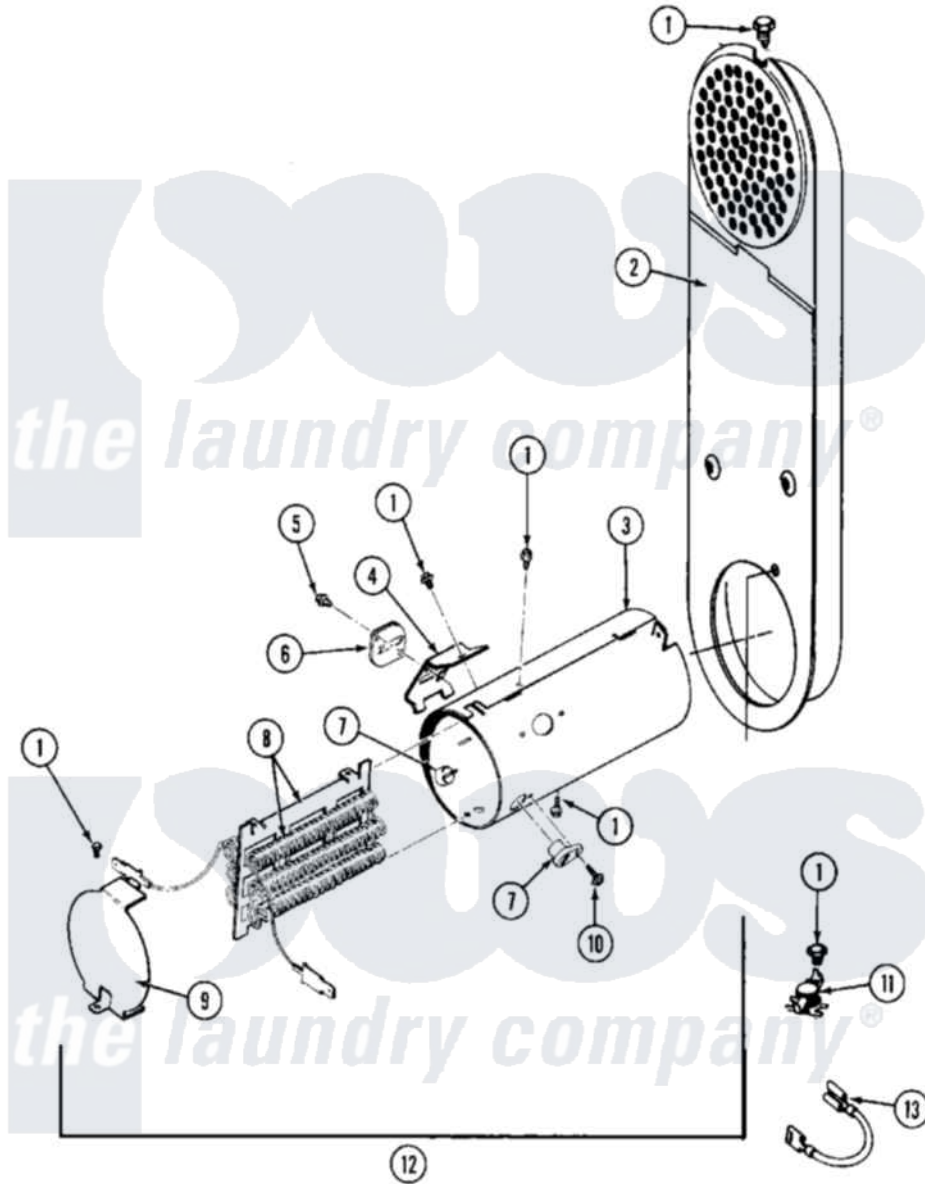

Maytag MDE27CTACW 08 - HEATER (A3 SERIES)

Maytag Commercial Maytag MDE27CTACW Dryer Parts Parts Diagram 08 - HEATER (A3 SERIES)
 Click on the part number to view part

Item	Original Part Number	Replaced By	Status	Part Description
001	211294	90767		Screw, 8A X 3/8 HeX Washer Head Tapping
002	308503		Not Available	INLET DUCT ASSEMBLY
"	NLA		Not Available	INLET DUCT ASSY.
003	314995			Enclosure, Heater
004	315346			Bracket, Thermal Fuse
005	NLA		Not Available	SCREW, THERMAL FUSE
006	307473			Fuse, Thermal
007	314998			Insulator, Terminal
008	307185	308614		Heater Sub-Assembly
009	314999			Shield, Radiant
010	NLA		Not Available	SCREW, TERMINAL INSULATOR
011	303396			Thermostat, Hi-Limit
012	307179			Heater Assembly
013	Y307173			Wire, Jumper