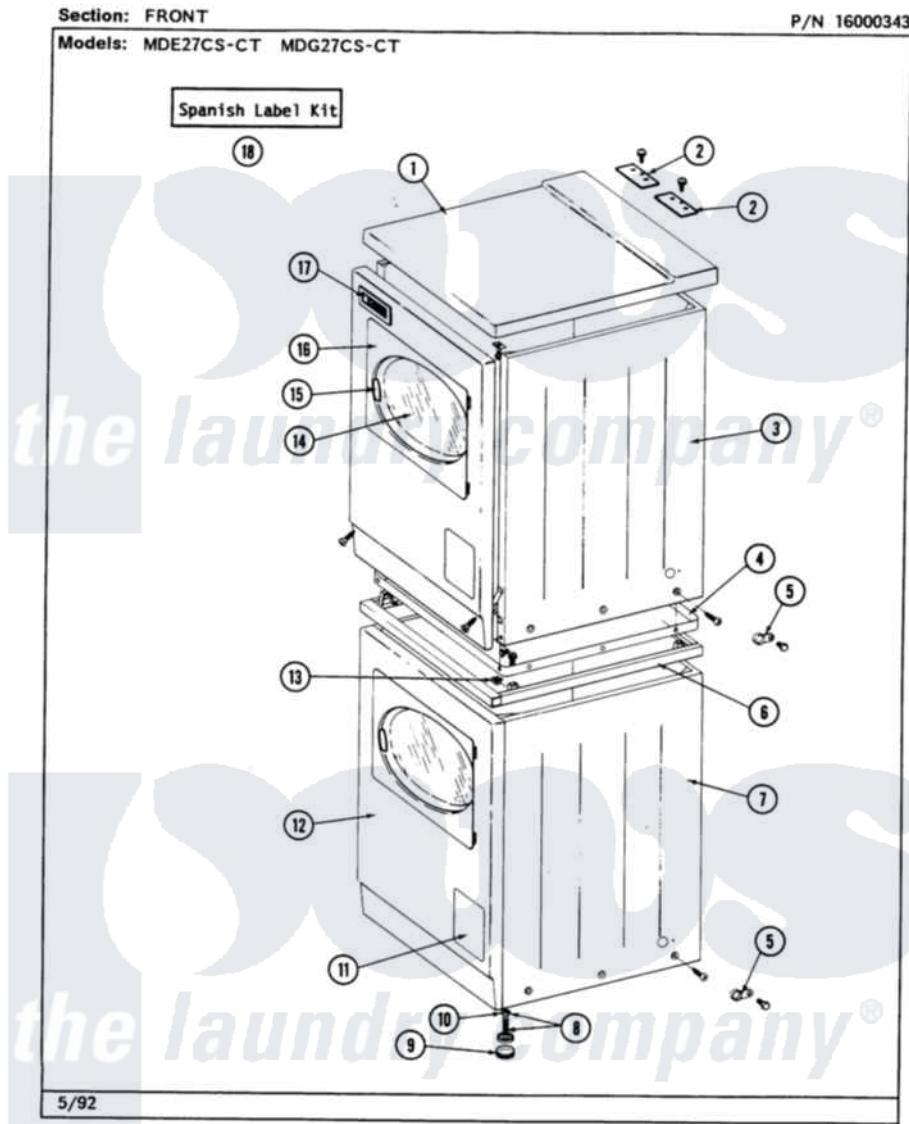

Maytag MDE27CTAEL 01 - FRONT

2

Maytag [Commercial Maytag MDE27CTAEL Dryer Parts](#) Parts Diagram 01 - FRONT
 Click on the part number to view part

Item	Original Part Number	Replaced By	Status	Part Description
001	307104			Top Cover Assembly
"	NLA		Not Available	(ALMOND)
002	NLA		Not Available	TOP COVER PLATE
"	Y313559			Screw
003	204445			Screw And Fastener Assembly
"	213007			Xfor Cabinet See Cabinet, Back
"	NLA		Not Available	CABINET, UPPER (WHITE)
004	314663	214354		Screw, Top Cover To Cabnt.
"	Y303361		Not Available	BASE ASSY. (UPPER & LOWER)
005	211168	W10139210		Screw, 8-18 X 5/16
"	910768	M0280301		Tie Electr
006	NLA		Not Available	SPACER ASSY, WHITE
007	307125		Not Available	CABINET, LOWER (WHITE)
"	NLA		Not Available	(ALMOND)
008	Y302699	22003428		Leg, Adjustable

009	210684		Foot, Adjustable Leg
010	210385		Lock Nut For Adjustable Leg
011	NLA	Not Available	PART NOT USED
012	204439		Screw And Fstner Assembly
"	NLA	Not Available	FRONT PANEL-WHITE
013	310933	33002194	Nut, Speed
014	308069	Not Available	DOOR, INNER W/GASKET
015	314939		Handle, Door
"	314974		Handle, Door
016	NLA	Not Available	DOOR ASSY. COMPLETE (WHITE)
017	NLA	Not Available	NAME PLATE
018	NLA	Not Available	SPANISH LABEL KIT