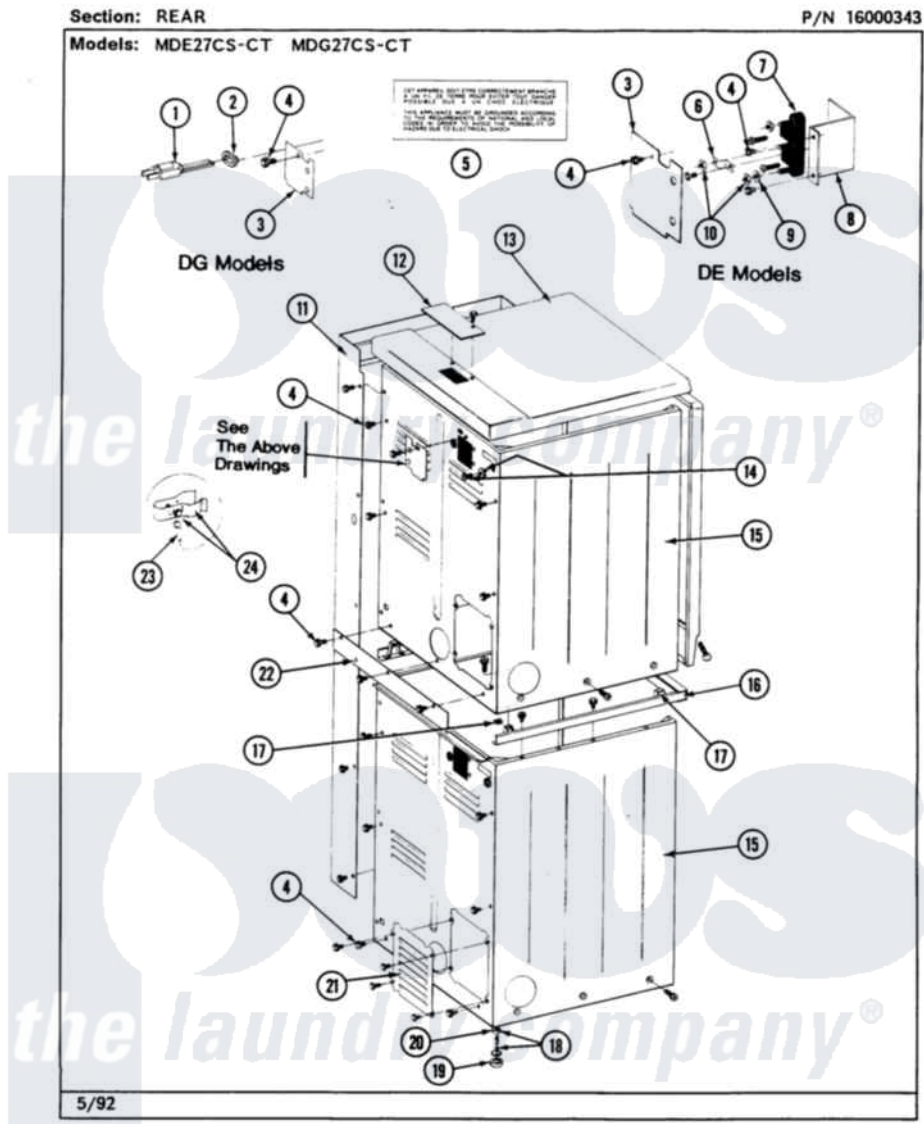

Maytag MDE27CTAEL 02 - REAR

8

Maytag Commercial Maytag MDE27CTAEL Dryer Parts Parts Diagram 02 - REAR

Click on the part number to view part

Item	Original Part Number	Replaced By	Status	Part Description
001	302521		Not Available	CORD, POWER PART NOT USED-GAS MODELS ONLY
002	211881			Grommet, Cord Part Not Used-Gas Models Only
003	Y312905		Not Available	COVER, TERMINAL
004	Y313561			Screw----NA
005	214519			LABEL, ELECTRICAL INSTR. PART NOT USED-GAS MODELS ONLY
006	Y311423	489483		Screw 10-32 X 1/2
"	Y312184			Strap, Grounding
007	400008			Block, Terminal
"	Y312209	W10001200		Screw
008	Y312904			Bracket, Terminal Block
009	Y311270			Washer, Terminal Block
010	311484	112432		Nut
011	NLA		Not Available	SCREW
012	NLA		Not Available	TOP COVER PLATE

"	Y313559		Screw
013	307104		Top Cover Assembly
"	NLA	Not Available	(ALMOND)
014	NLA	Not Available	SCREW & WASHER ASSY.
015	213007		Xfor Cabinet See Cabinet, Back
"	307125	Not Available	CABINET, LOWER (WHITE)
"	NLA	Not Available	(ALMOND)
"	Y310632	1163839	Screw
016	911050	4312464	Screw
"	NLA	Not Available	SPACER ASSY, WHITE
"	Y310632	1163839	Screw
017	310933	33002194	Nut, Speed
018	Y302699	22003428	Leg, Adjustable
019	210684		Foot, Adjustable Leg
020	210385		Lock Nut For Adjustable Leg
021	211294	90767	Screw, 8A X 3/8 HeX Washer Head Tapping
"	Y312951	Not Available	ACCESS COVER, BACK
"	Y313559		Screw
022	NLA	Not Available	FILLER STRIP
"	Y310632	1163839	Screw
023	311155		Ground Wire And Clamp
024	301548		Clamp, Ground Wire
"	313122		Screw - Baffle To Tumbler