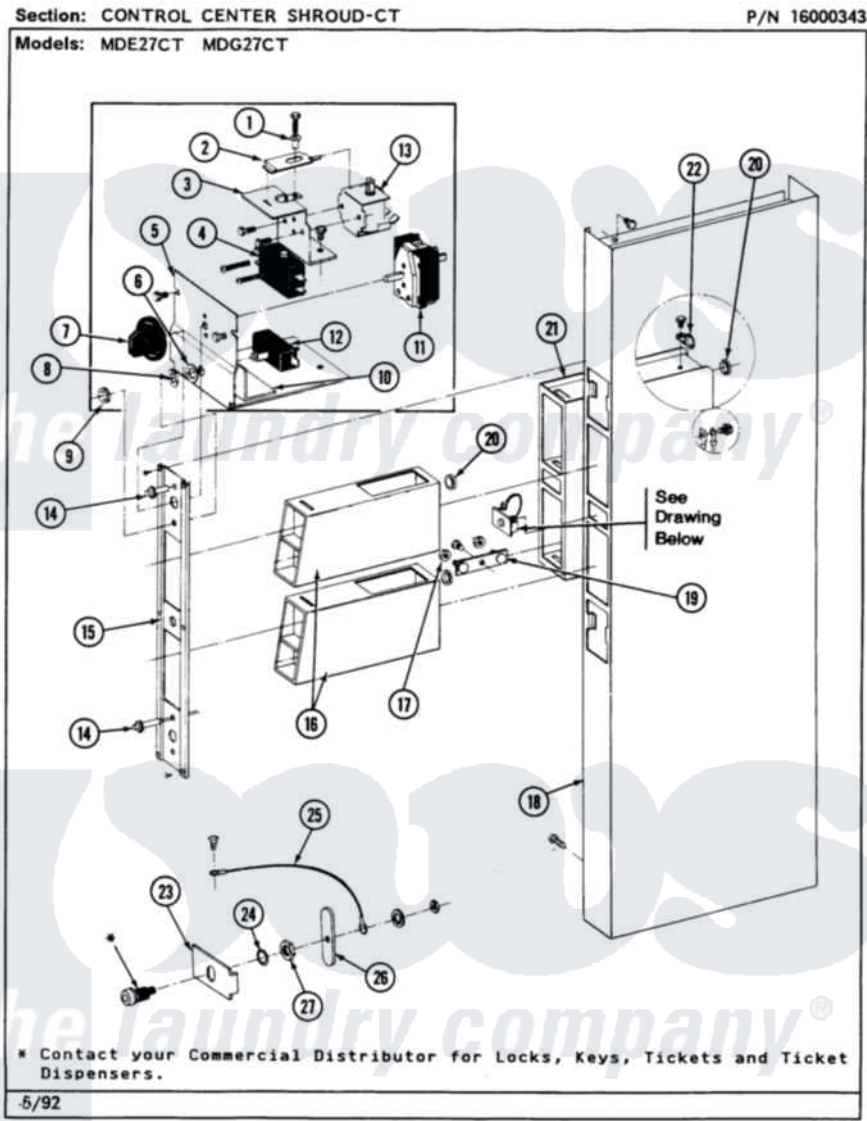

# Maytag MDE27CTAEL 03 - CONTROL CENTER SHROUD

Maytag Commercial Maytag MDE27CTAEL Dryer Parts Parts Diagram 03 - CONTROL CENTER SHROUD  
 Click on the part number to view part

Item	Original Part Number	Replaced By	Status	Part Description
001	NLA		Not Available	SPACER
002	NLA		Not Available	SPRING, LEVER
003	212276	<a href="#">W10116760</a>		Screw
"	212949	<a href="#">22001866</a>		Screw, Relay
"	NLA		Not Available	RELAY BRACKET
004	212950	<a href="#">M0227520</a>		Screw-Tc No.6-32 X 13/16", Preform SwiTch
"	Y303787		Not Available	SWITCH FOR RELAY
005	212276	<a href="#">W10116760</a>		Screw
"	<a href="#">Y314261</a>			Switch And Relay Bracket
006	<a href="#">312751</a>			Lockwasher, Start Switch
007	<a href="#">205663</a>			Knob For Selector Switch
008	Y312706	<a href="#">422617</a>		Nut
009	<a href="#">Y312702</a>			Knurled Nut, Start Switch
010	NLA		Not Available	INSULATOR
011	<a href="#">307253</a>			Switch, Cycle Selector
"	<a href="#">Y313588</a>	<a href="#">488234</a>		Screw 8-32 X 1/4