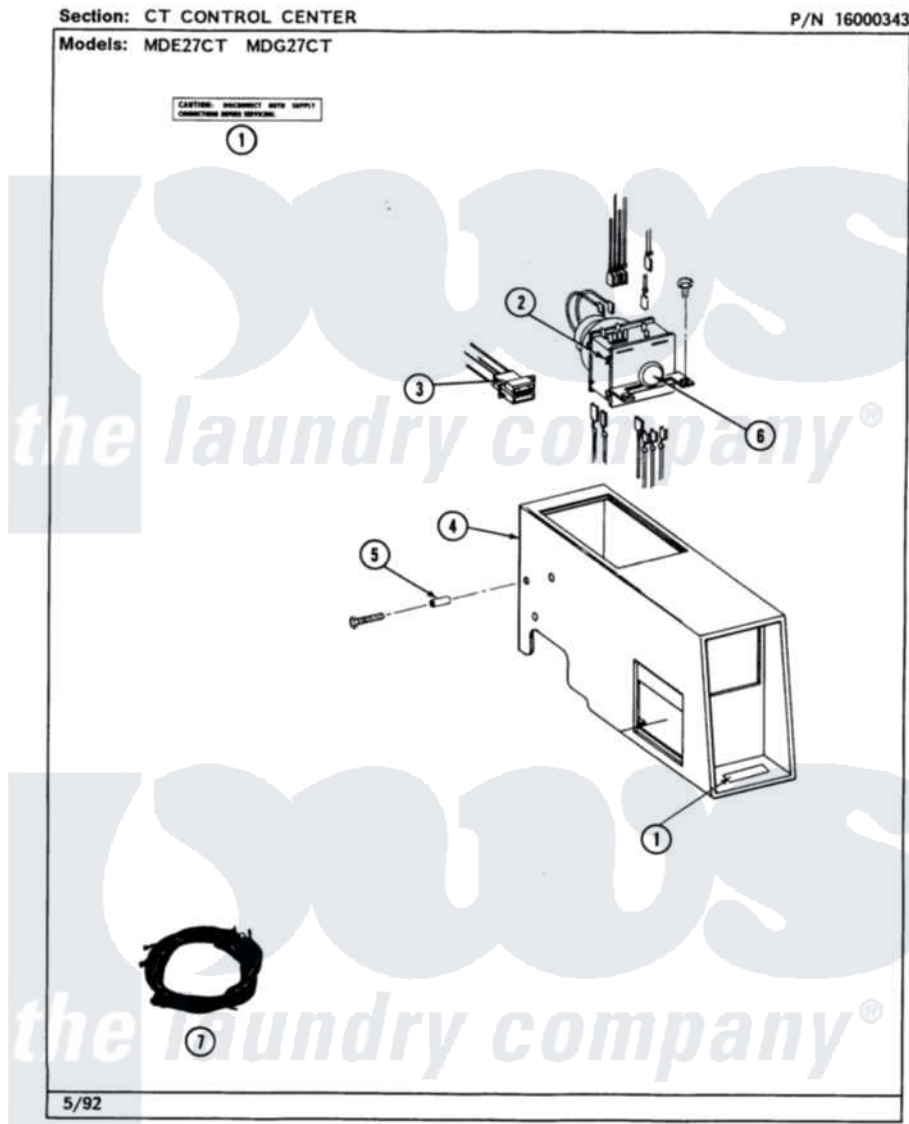

Maytag MDE27CTAEL 04 - CONTROL CENTER

22

Maytag [Commercial Maytag MDE27CTAEL Dryer Parts](#) Parts Diagram 04 - CONTROL CENTER
 Click on the part number to view part

Item	Original Part Number	Replaced By	Status	Part Description
001	Y313439		Not Available	INSTRUCTION LABEL
002	212276	W10116760		Screw
"	305867		Not Available	(45 MINS. FOR 303799 & 307142
"	305868		Not Available	No.303799 & 307141 (37 1/2 MINS)
"	307142			Timer With Knob And Pin
"	NLA		Not Available	TIMER MOTOR FOR TIMER W/PROD.
003	NLA		Not Available	HARNES, TICKET CONTROL
004	NLA		Not Available	OUTER CASE-WHITE
005	NLA		Not Available	SPACER, VAULT
"	Y310842	8182296		Screw, Agitator
006	213089			Knob For Timer
"	Y312300			Groov-Pin
007	NLA		Not Available	WIRE HARNESS-UPPER