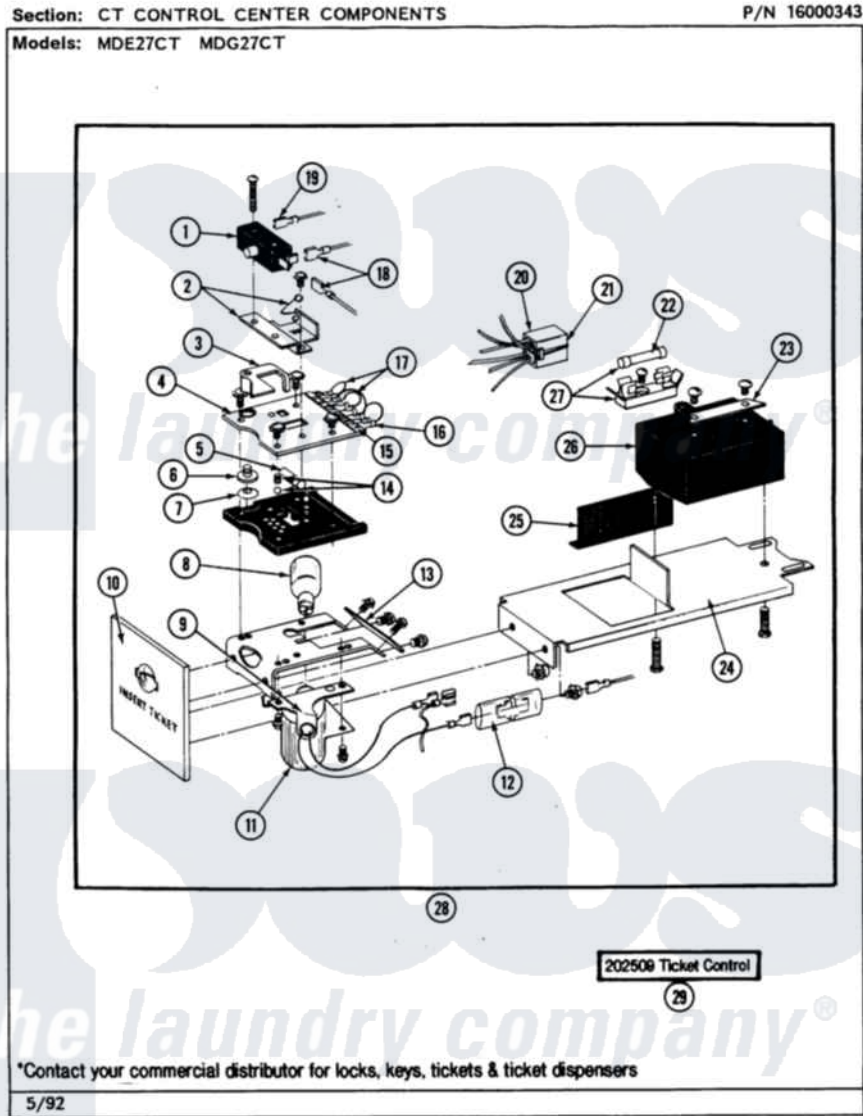

Maytag MDE27CTAEL 05 - CONTROL CENTER COMPONENTS

Maytag Commercial Maytag MDE27CTAEL Dryer Parts Parts Diagram 05 - CONTROL CENTER COMPONENTS
 Click on the part number to view part

Item	Original Part Number	Replaced By	Status	Part Description
001	204882		Not Available	SWITCH FOR TICKET CONTROL
"	NLA		Not Available	SCREW
002	204881			Cam Plate Assembly
"	NLA		Not Available	SCREW
003	214218			Lever, Switch
004	212452			Board, Circuit
"	NLA		Not Available	SCREW
005	214275			Roller For Cam
006	214220			Adjustment Thumb Wheel
007	NLA		Not Available	SPRING WASHER
008	202479	A3167501		Lamp Oven, Int.
009	NLA		Not Available	LAMP SOCKET W/BACKET
010	212519	488234		Screw 8-32 X 1/4
"	NLA		Not Available	FRONT PLATE
011	212533			SHIELD FOR HEAT LAMP
"	NLA		Not Available	SCREW

012	Y201110		Not Available	CONNECTOR, WIRE (INDIC. LIGHT)
013	NLA		Not Available	SCREW
014	203140			Contact Ball Kit
015	NLA		Not Available	OVERLAY
016	Y311550		Not Available	SPADE (MINIATURE)
017	NLA		Not Available	JUMPER WIRE (BLACK)
018	NLA		Not Available	SPADE CONNECTOR
019	211737	248562		Terminal
020	NLA		Not Available	HARNES, TICKET CONTROL
021	213074			Pin Receptacle For Plug
"	NLA		Not Available	PIN, PLUG
022	202713	22001555		Fuse
023	311612		Not Available	COVER, CIRCUIT BOARD TERMINALS
"	311613	Y311711		Screw, Fuse Block
024	211294	90767		Screw, 8A X 3/8 HeX Washer Head Tapping
"	NLA		Not Available	BRACKET
025	NLA		Not Available	SHIELD
026	202477	22003292		Control As
027	NLA		Not Available	FUSE BLOCK W/FUSE
028	NLA		Not Available	TICKET RECEIVER ASSY.
029	202509			Ticket Control Assembly