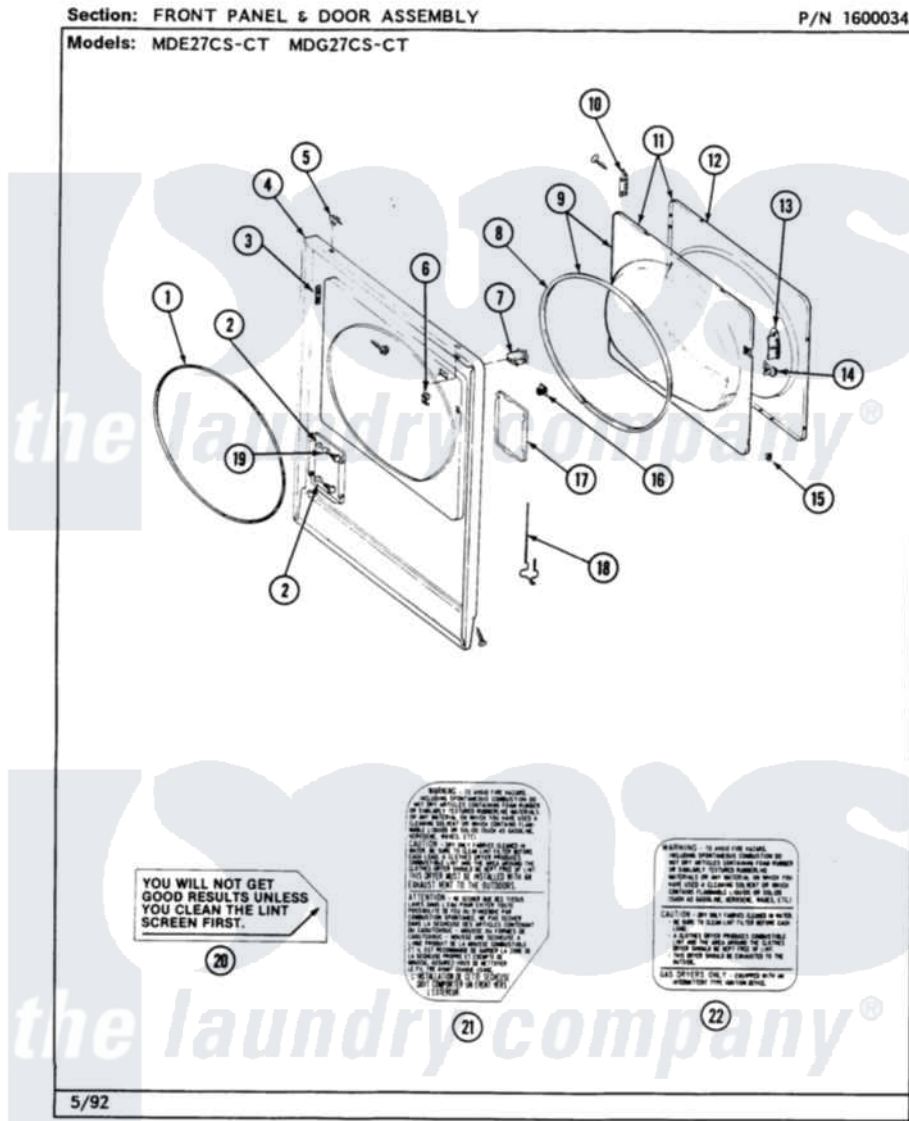

Maytag MDE27CTAEL 06 - FRONT PANEL & DOOR ASSEMBLY

Maytag Commercial Maytag MDE27CTAEL Dryer Parts Parts Diagram 06 - FRONT PANEL & DOOR ASSEMBLY
 Click on the part number to view part

Item	Original Part Number	Replaced By	Status	Part Description
001	314937			Seal, Front Panel
002	NLA		Not Available	PART NOT USED
003	Y313907			Fastener, Twin
004	204439			Screw And Fstner Assembly
"	NLA		Not Available	FRONT PANEL-WHITE
005	212982	22001650		Fastener, Spring
006	Y310376			Clip, Door Switch Harness
007	Y305753	W10169313		Switch-Dor
008	314935	33001192		Seal, Door
009	308069		Not Available	DOOR, INNER W/GASKET
010	307099	33001230		Hinge, Door
"	Y314062			Screw, Door Hinge And Panel
011	NLA		Not Available	DOOR ASSY. COMPLETE (WHITE)
012	314967		Not Available	DOOR W/WINDOW OUTER HALF (WHT)
"	NLA		Not Available	(ALMOND)

013	314939		Handle, Door
"	314974		Handle, Door
014	314936	33001305	Strike, Door
"	314944	33001305	Strike, Door
015	Y313910		Clip, Door Liner To Outer Panel
016	306436		Door Latch Kit--W
017	NLA	Not Available	PART NOT USED
018	Y314025		Latch For Access Door
019	312369		Sleeve, Access Panel Stud Part Not Used
020	Y313340		LABEL, LINT SCREEN INSTRUCTION
021	314941	Not Available	LABEL, INSTRUCTION
022	NLA	Not Available	INSTRUCTION LABEL