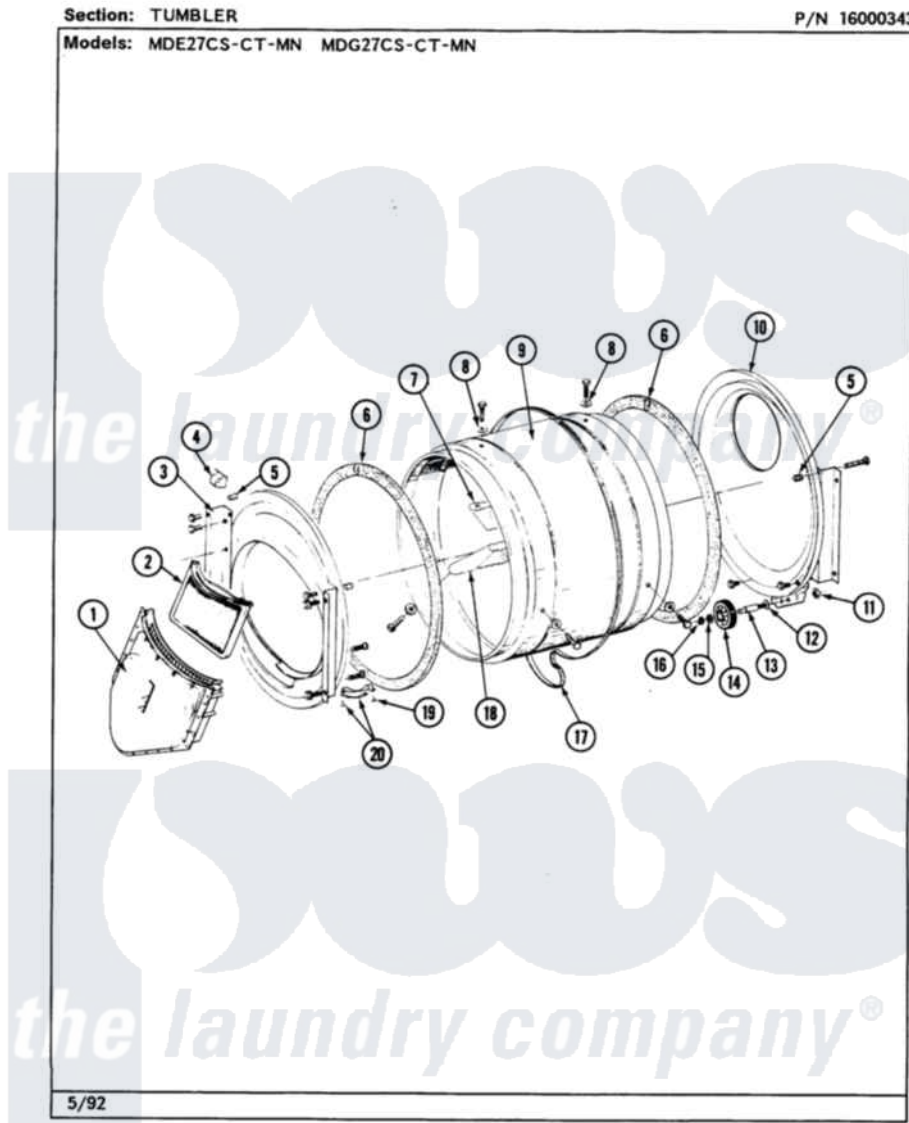

Maytag MDE27CTAEL 07 - TUMBLER

30

Maytag [Commercial Maytag MDE27CTAEL Dryer Parts](#) Parts Diagram 07 - TUMBLER
 Click on the part number to view part

Item	Original Part Number	Replaced By	Status	Part Description
001	Y307112	33001016		Outlet Duct Assembly
"	Y314110	33002917		Screw, No.10-16
002	307108	33002970		Lint Filte
003	307109	33001179		Front, Tumbler
"	Y313561			Screw---NA
"	NLA		Not Available	SCREW
"	Y310632	1163839		Screw
004	Y310376			Clip, Door Switch Harness
005	NLA		Not Available	THREAD COVER
006	314820			Seal, Tumbler
007	314803	33001012		Baffle
"	Y310759			Screw, Tumbler Baffles
008	314158			Washer, Baffle To Tumbler
009	306663		Not Available	TUMBLER W/BAFFLES
"	314802		Not Available	TUMBLER W/OUT BAFFLES
010	211294	90767		Screw, 8A X 3/8 HeX Washer Head Tapping

"	Y307114	33001178	Back, Tumbler
"	Y308544	33001178	Back, Tumbler
011	312538	33001443	Nut, Hex
012	Y313347	312535	Washer, Vault Mounting Brk.
013	Y312948	6-3129480	Shaft- Tumbler
014	Y303373	12001541	Drum Roller/Washer Assembly--W
015	312535		Washer, Vault Mounting Brk.
016	410233	9703438	Ring-Retrn
017	Y312959		Poly "V" Belt For Tumbler
018	314804	33001004	Baffle, Tall
"	Y310759		Screw, Tumbler Baffles
019	210720		Rivet, Bearing To Tumbler Fmt
020	306508		Tumbler Bearing Kit ---W