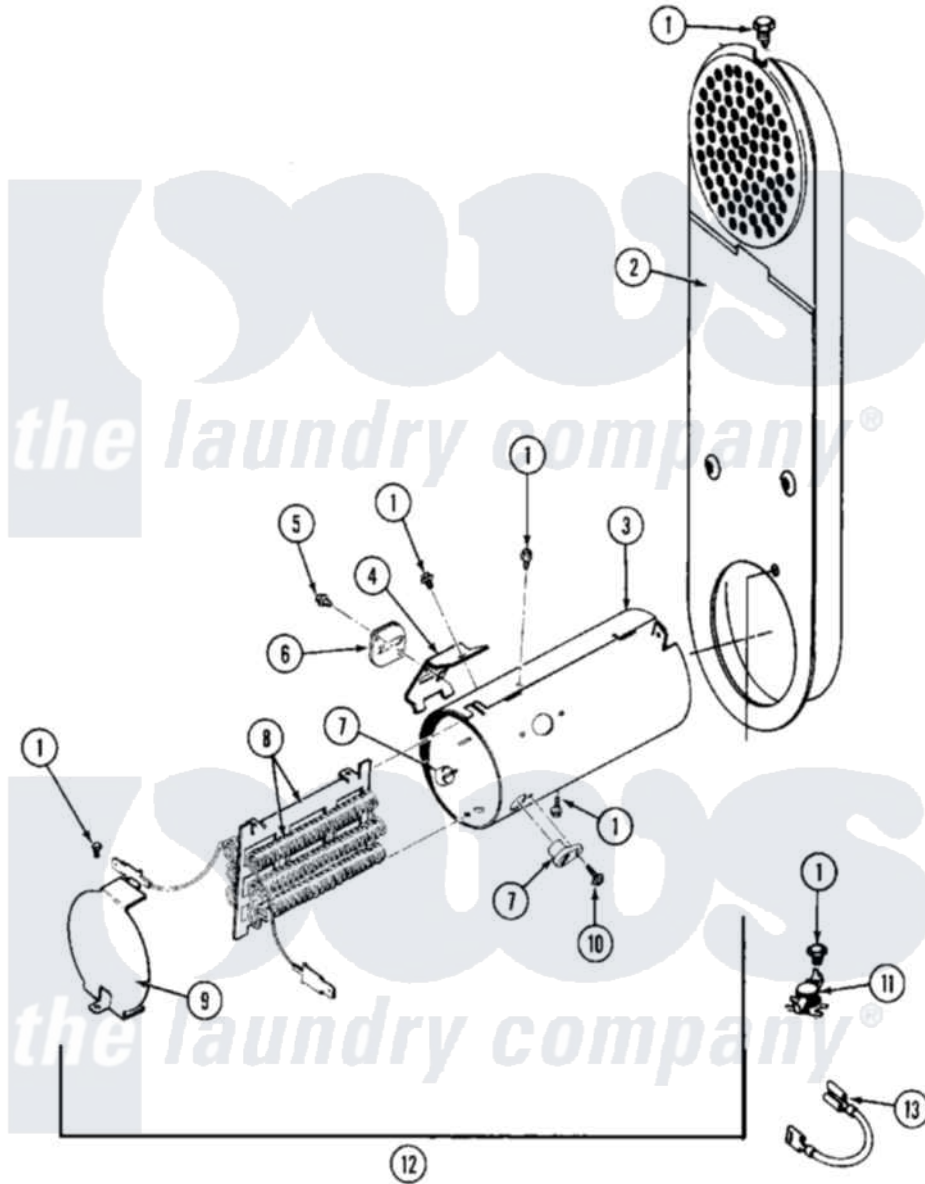

# Maytag MDE27CTAEL 08 - HEATER (A3 SERIES)

Maytag Commercial Maytag MDE27CTAEL Dryer Parts Parts Diagram 08 - HEATER (A3 SERIES)  
 Click on the part number to view part

Item	Original Part Number	Replaced By	Status	Part Description
001	<a href="#">211294</a>	<a href="#">90767</a>		Screw, 8A X 3/8 HeX Washer Head Tapping
002	308503		Not Available	INLET DUCT ASSEMBLY
"	NLA		Not Available	INLET DUCT ASSY.
003	<a href="#">314995</a>			Enclosure, Heater
004	<a href="#">315346</a>			Bracket, Thermal Fuse
005	NLA		Not Available	SCREW, THERMAL FUSE
006	<a href="#">307473</a>			Fuse, Thermal
007	<a href="#">314998</a>			Insulator, Terminal
008	307187	<a href="#">W10116747</a>		Heater
009	<a href="#">314999</a>			Shield, Radiant
010	NLA		Not Available	SCREW, TERMINAL INSULATOR
011	<a href="#">303396</a>			Thermostat, Hi-Limit
012	<a href="#">307181</a>			Heater Assembly Complete
"	<a href="#">307471</a>			Heater Assembly Complete
013	<a href="#">Y307173</a>			Wire, Jumper