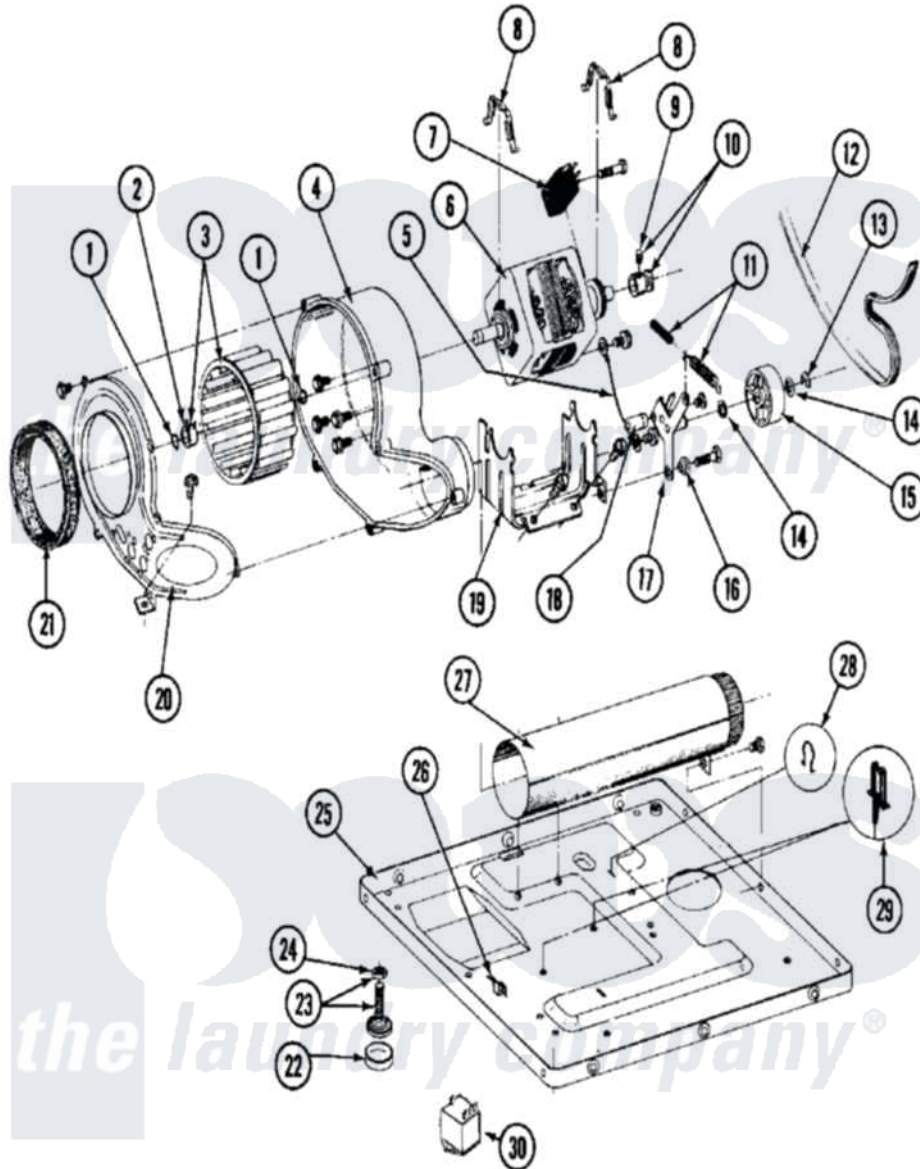

Maytag MDE27CTAEL 09 - MOTOR, BLOWER & BASE FRAME

Maytag Commercial Maytag MDE27CTAEL Dryer Parts Parts Diagram 09 - MOTOR, BLOWER & BASE FRAME
 Click on the part number to view part

Item	Original Part Number	Replaced By	Status	Part Description
001	410233	9703438		Ring-Retrn
002	312967			Clamp, Blower Housing
003	Y303836			Blower Wheel Assembly And Clamp
004	Y312893			Housing, Blower
005	901220			Ground Wire
"	910343	488234		Screw 8-32 X 1/4
006	Y303358	W10410999		Motor-Drve
007	306207		Not Available	(PROD. No.303358-8 & No.303358-9)
"	NLA		Not Available	SWITCH, MOTOR START-PROD.
"	Y303877		Not Available	SWITCH, MOTOR EXTERNAL START No.303358-2, No.303358-4, 303358-7
"	Y303879			Switch, Motor External Start
008	Y015825			Clip, Motor To Motor Support
009	Y053241			Set Screw, Motor Pulley

010	Y305185	6-3051850		Pulley- MO
011	Y303945			IDLER SPRING ASSY. W/PLUG
012	Y312959			Poly "V" Belt For Tumbler
013	312958	354987		Ring, Retaining
014	Y312527			Washer, Idler Shaft
015	Y303705	6-3037050		Pulley- ID
016	Y312894	315772		Sleeve, Idler Arm
017	Y014874			Screw, Idler Arm And Sleeve
"	Y303363	6-3033630		Idler Arm
"	Y312961	W10116751		Screw
018	Y313582	W10116756		Spacer
019	Y313561			Screw----NA
"	NLA		Not Available	MOTOR SUPPORT
020	Y313561			Screw----NA
"	314778		Not Available	COVER, BLOWER HOUSING
021	Y312901			Seal, Housing Cover
022	210684			Foot, Adjustable Leg
023	Y302699	22003428		Leg, Adjustable
024	210385			Lock Nut For Adjustable Leg
025	Y303361		Not Available	BASE ASSY. (UPPER & LOWER)
026	Y310376			Clip, Door Switch Harness
027	Y303442			EXHAUST DUCT ASSEMBLY
028	410490			Spring, Retainer Wire Harness
029	Y313262	W10116752		Retainer-