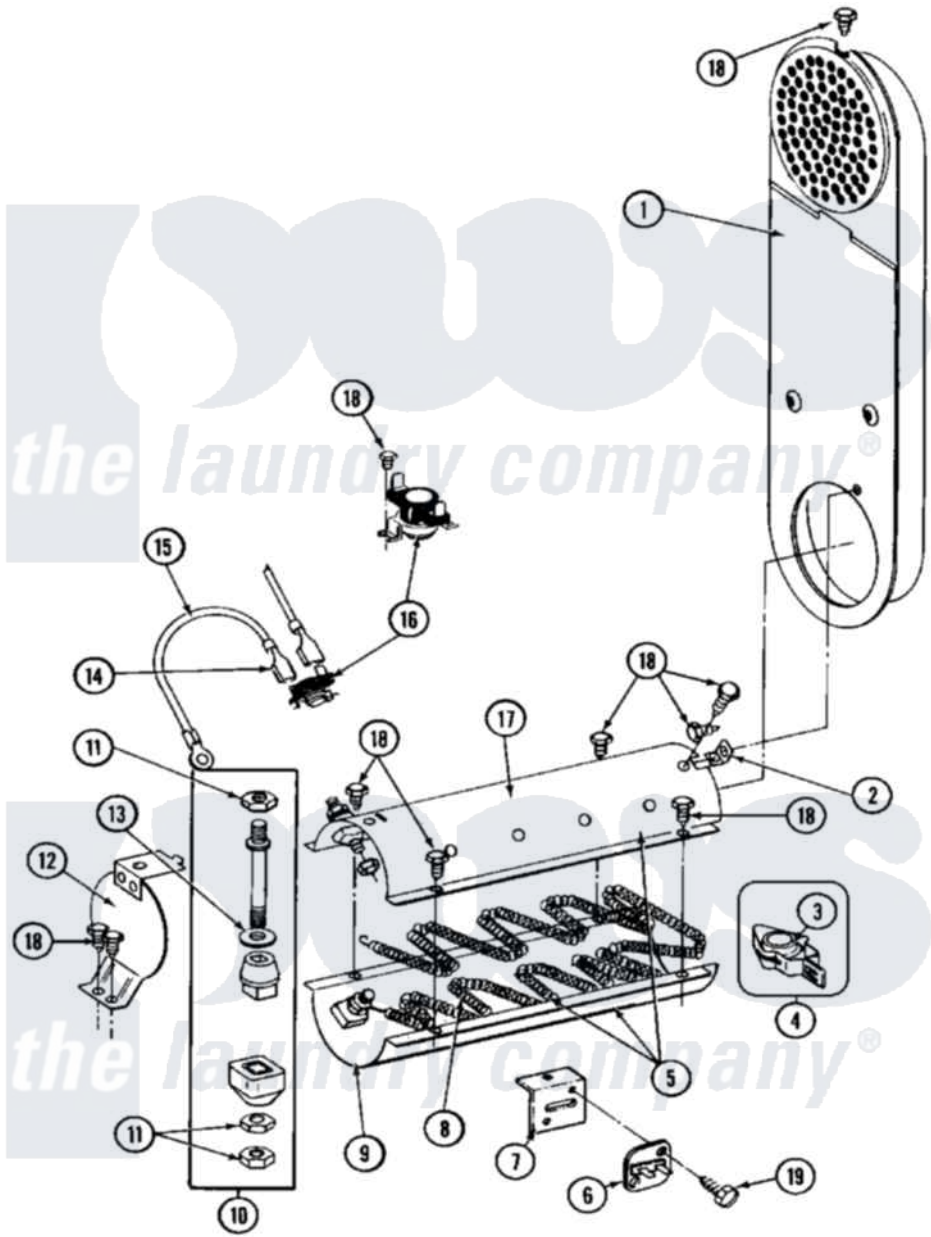

Maytag MDE27CTAEL 11 - HEATER (A0 SERIES)

Maytag Commercial Maytag MDE27CTAEL Dryer Parts Parts Diagram 11 - HEATER (A0 SERIES)
 Click on the part number to view part

Item	Original Part Number	Replaced By	Status	Part Description
001	NLA		Not Available	INLET DUCT ASSY.
002	Y312890			Retainer, Heater Chamber
003	Y313270			Insulator For Heater Elemen
004	Y303881			Clip And Insulator Assembly
005	307471			Heater Assembly Complete
006	307473			Fuse, Thermal
007	315046			MOUNTING BRACKET
008	Y304837	W10116793		Element
009	Y313576			Heater Chamber, Bottom
010	Y304596			Terminal Insulator Assembly
011	311484	112432		Nut
012	304124		Not Available	HEATER SHIELD
013	311093			Washer, Terminal Connection
014	210745			Wire Terminal
015	Y304693			Jumper Wire
016	303396			Thermostat, Hi-Limit

017	Y313575	Not Available	HEATER CHAMBER, TOP
018	211294	90767	Screw, 8A X 3/8 HeX Washer Head Tapping
019	NLA	Not Available	SCREW