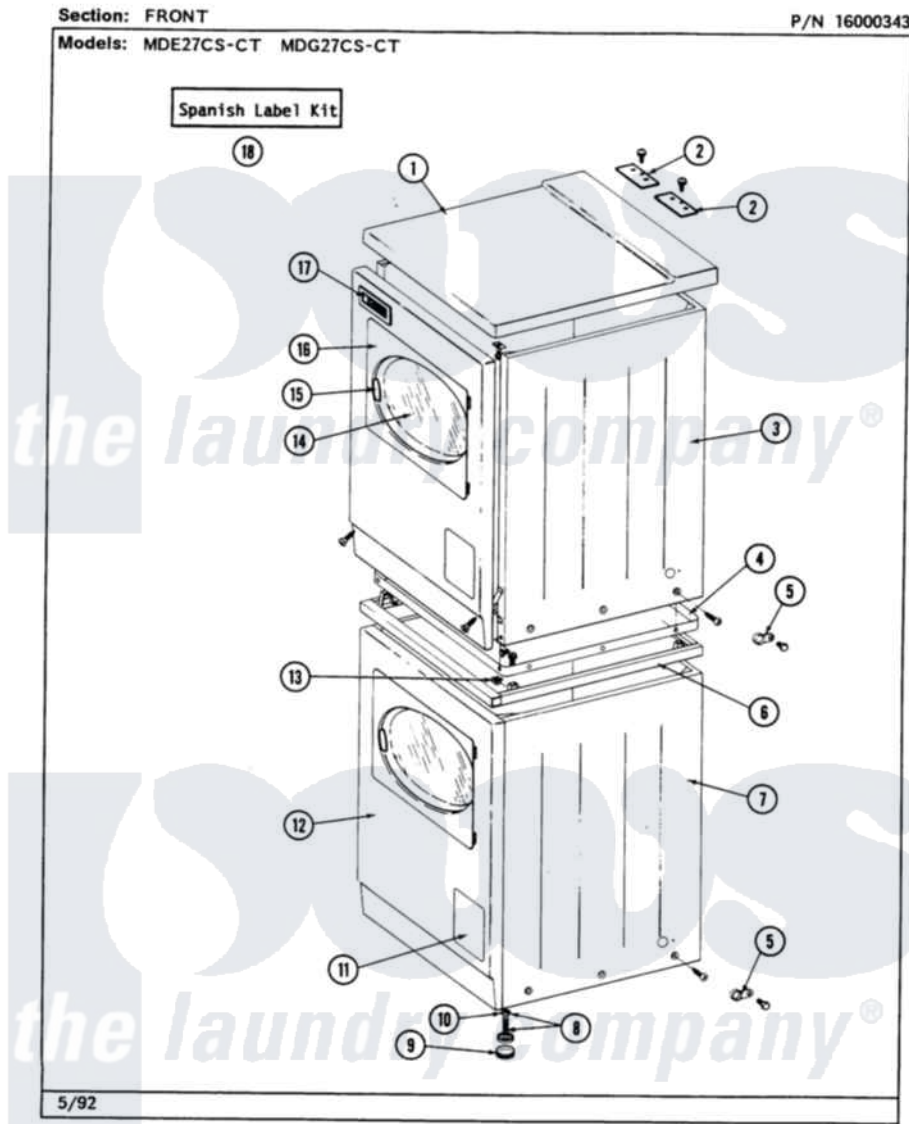

# Maytag MDE27CTAEW 01 - FRONT

2

Maytag Commercial Maytag MDE27CTAEW Dryer Parts Parts Diagram 01 - FRONT  
 Click on the part number to view part

Item	Original Part Number	Replaced By	Status	Part Description
001	<a href="#">307104</a>			Top Cover Assembly
"	NLA		Not Available	(ALMOND)
002	NLA		Not Available	TOP COVER PLATE
"	<a href="#">Y313559</a>			Screw
003	<a href="#">204445</a>			Screw And Fastener Assembly
"	<a href="#">213007</a>			Xfor Cabinet See Cabinet, Back
"	NLA		Not Available	CABINET, UPPER (WHITE)
004	314663	<a href="#">214354</a>		Screw, Top Cover To Cabnt.
"	Y303361		Not Available	BASE ASSY. (UPPER & LOWER)
005	211168	<a href="#">W10139210</a>		Screw, 8-18 X 5/16
"	910768	<a href="#">M0280301</a>		Tie Electr
006	NLA		Not Available	SPACER ASSY, WHITE
007	307125		Not Available	CABINET, LOWER (WHITE)
"	NLA		Not Available	(ALMOND)
008	Y302699	<a href="#">22003428</a>		Leg, Adjustable

009	<a href="#">210684</a>		Foot, Adjustable Leg
010	<a href="#">210385</a>		Lock Nut For Adjustable Leg
011	NLA	Not Available	PART NOT USED
012	<a href="#">204439</a>		Screw And Fstner Assembly
"	NLA	Not Available	FRONT PANEL-WHITE
013	310933	<a href="#">33002194</a>	Nut, Speed
014	308069	Not Available	DOOR, INNER W/GASKET
015	<a href="#">314939</a>		Handle, Door
"	<a href="#">314974</a>		Handle, Door
016	NLA	Not Available	DOOR ASSY. COMPLETE (WHITE)
017	NLA	Not Available	NAME PLATE
018	NLA	Not Available	SPANISH LABEL KIT