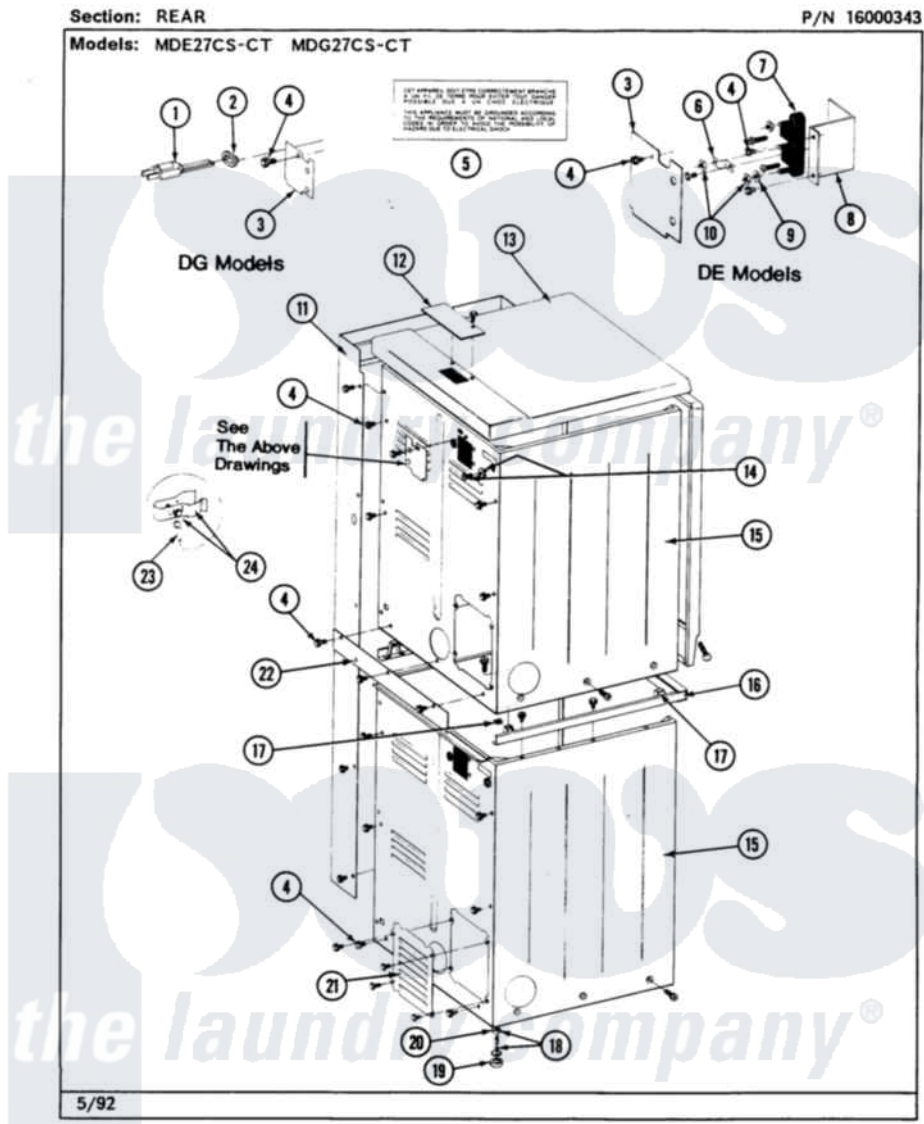

# Maytag MDE27CTAEW 02 - REAR

Maytag Commercial Maytag MDE27CTAEW Dryer Parts Parts Diagram 02 - REAR

Click on the part number to view part

Item	Original Part Number	Replaced By	Status	Part Description
001	302521		Not Available	CORD, POWER PART NOT USED-GAS MODELS ONLY
002	<a href="#">211881</a>			Grommet, Cord Part Not Used-Gas Models Only
003	Y312905		Not Available	COVER, TERMINAL
004	<a href="#">Y313561</a>			Screw----NA
005	<a href="#">214519</a>			LABEL, ELECTRICAL INSTR. PART NOT USED-GAS MODELS ONLY
006	Y311423	<a href="#">489483</a>		Screw 10-32 X 1/2
"	<a href="#">Y312184</a>			Strap, Grounding
007	<a href="#">400008</a>			Block, Terminal
"	<a href="#">Y312209</a>	<a href="#">W10001200</a>		Screw
008	<a href="#">Y312904</a>			Bracket, Terminal Block
009	<a href="#">Y311270</a>			Washer, Terminal Block
010	<a href="#">311484</a>	<a href="#">112432</a>		Nut
011	NLA		Not Available	SCREW
012	NLA		Not Available	TOP COVER PLATE

"	<a href="#">Y313559</a>		Screw
013	<a href="#">307104</a>		Top Cover Assembly
"	NLA	Not Available	(ALMOND)
014	NLA	Not Available	SCREW & WASHER ASSY.
015	<a href="#">213007</a>		Xfor Cabinet See Cabinet, Back
"	307125	Not Available	CABINET, LOWER (WHITE)
"	NLA	Not Available	(ALMOND)
"	Y310632	<a href="#">1163839</a>	Screw
016	911050	<a href="#">4312464</a>	Screw
"	NLA	Not Available	SPACER ASSY, WHITE
"	Y310632	<a href="#">1163839</a>	Screw
017	310933	<a href="#">33002194</a>	Nut, Speed
018	Y302699	<a href="#">22003428</a>	Leg, Adjustable
019	<a href="#">210684</a>		Foot, Adjustable Leg
020	<a href="#">210385</a>		Lock Nut For Adjustable Leg
021	<a href="#">211294</a>	<a href="#">90767</a>	Screw, 8A X 3/8 HeX Washer Head Tapping
"	Y312951	Not Available	ACCESS COVER, BACK
"	<a href="#">Y313559</a>		Screw
022	NLA	Not Available	FILLER STRIP
"	Y310632	<a href="#">1163839</a>	Screw
023	<a href="#">311155</a>		Ground Wire And Clamp
024	<a href="#">301548</a>		Clamp, Ground Wire
"	<a href="#">313122</a>		Screw - Baffle To Tumbler