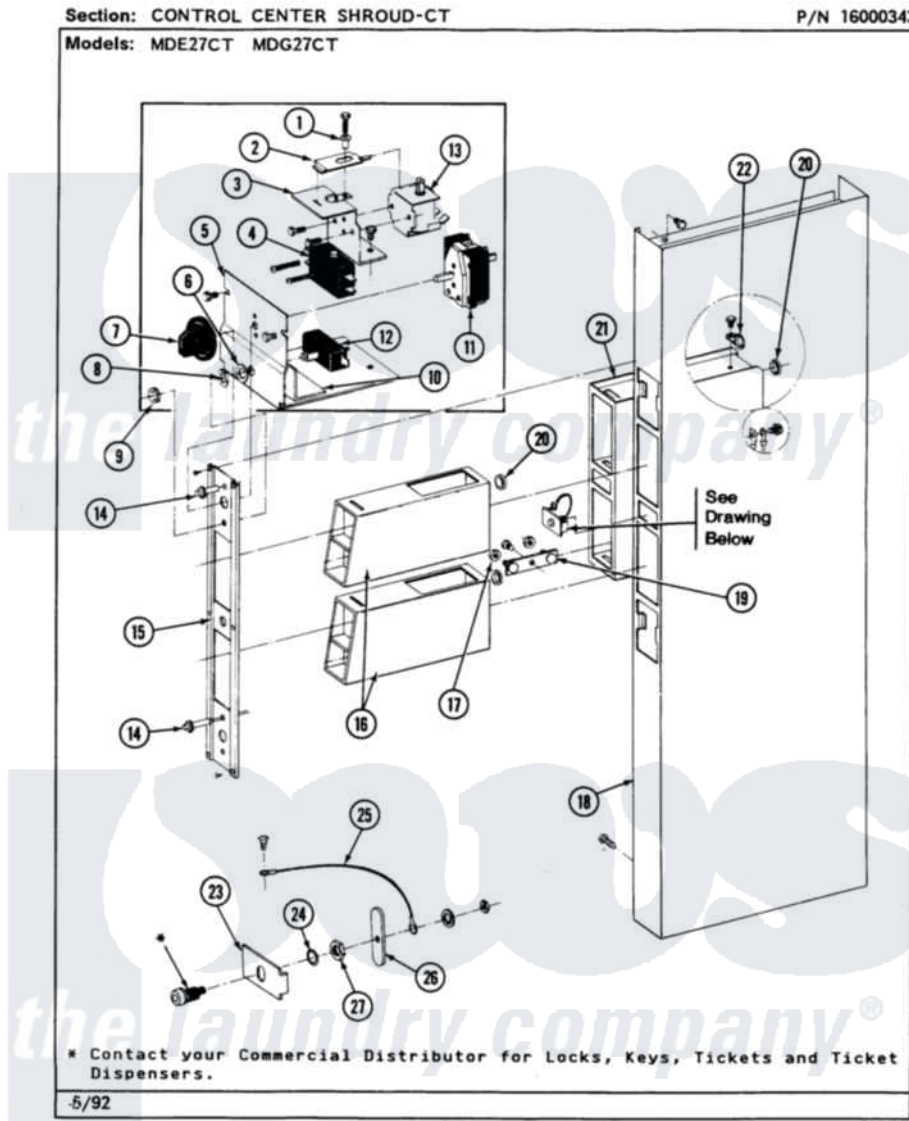

Maytag MDE27CTAEW 03 - CONTROL CENTER SHROUD

20

Maytag Commercial Maytag MDE27CTAEW Dryer Parts Parts Diagram 03 - CONTROL CENTER SHROUD
 Click on the part number to view part

| Item | Original Part Number | Replaced By | Status | Part Description |
|------|-------------------------|---------------------------|---------------|--|
| 001 | NLA | | Not Available | SPACER |
| 002 | NLA | | Not Available | SPRING, LEVER |
| 003 | 212276 | W10116760 | | Screw |
| " | 212949 | 22001866 | | Screw, Relay |
| " | NLA | | Not Available | RELAY BRACKET |
| 004 | 212950 | M0227520 | | Screw-Tc No.6-32 X 13/16", Preform SwiTch |
| " | Y303787 | | Not Available | SWITCH FOR RELAY |
| 005 | 212276 | W10116760 | | Screw |
| " | Y314261 | | | Switch And Relay Bracket |
| 006 | 312751 | | | Lockwasher, Start Switch |
| 007 | 205663 | | | Knob For Selector Switch |
| 008 | Y312706 | 422617 | | Nut |
| 009 | Y312702 | | | Knurled Nut, Start Switch |
| 010 | NLA | | Not Available | INSULATOR |
| 011 | 307253 | | | Switch, Cycle Selector |
| " | Y313588 | 488234 | | Screw 8-32 X 1/4 |