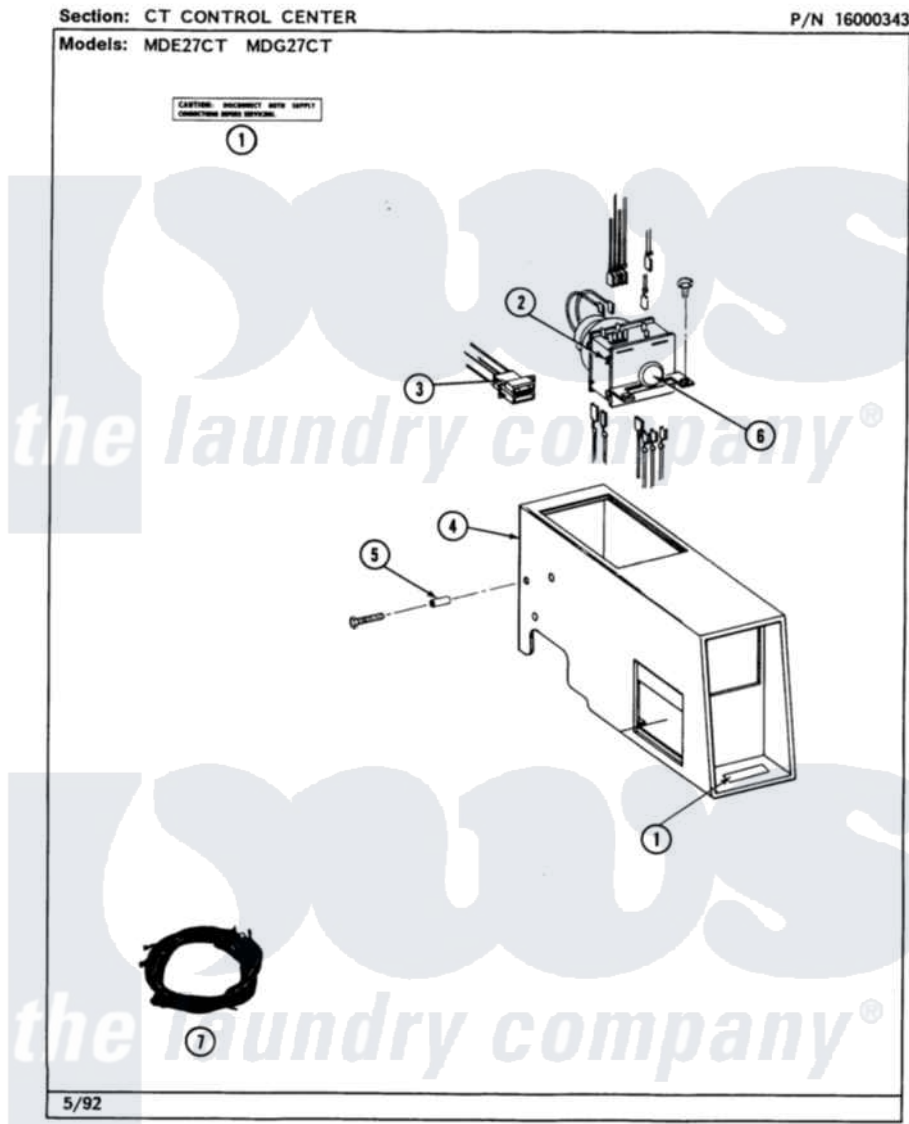

# Maytag MDE27CTAEW 04 - CONTROL CENTER

Maytag [Commercial Maytag MDE27CTAEW Dryer Parts](#) Parts Diagram 04 - CONTROL CENTER  
 Click on the part number to view part

Item	Original Part Number	Replaced By	Status	Part Description
001	Y313439		Not Available	INSTRUCTION LABEL
002	212276	<a href="#">W10116760</a>		Screw
"	305867		Not Available	(45 MINS. FOR 303799 & 307142)
"	305868		Not Available	No.303799 & 307141 (37 1/2 MINS)
"	<a href="#">307142</a>			Timer With Knob And Pin
"	NLA		Not Available	TIMER MOTOR FOR TIMER W/PROD.
003	NLA		Not Available	HARNES, TICKET CONTROL
004	NLA		Not Available	OUTER CASE-WHITE
005	NLA		Not Available	SPACER, VAULT
"	<a href="#">Y310842</a>	<a href="#">8182296</a>		Screw, Agitator
006	<a href="#">213089</a>			Knob For Timer
"	<a href="#">Y312300</a>			Groov-Pin
007	NLA		Not Available	WIRE HARNESS-UPPER