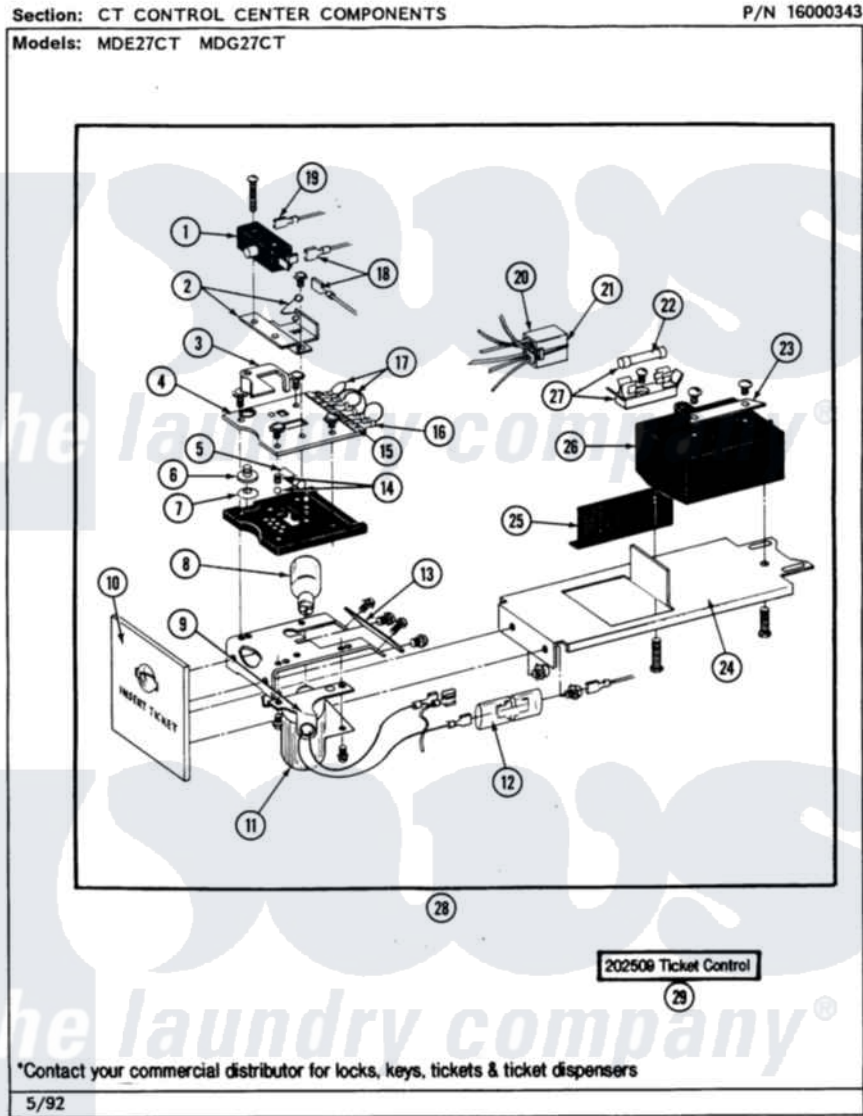

Maytag MDE27CTAEW 05 - CONTROL CENTER COMPONENTS

Maytag Commercial Maytag MDE27CTAEW Dryer Parts Parts Diagram 05 - CONTROL CENTER COMPONENTS
 Click on the part number to view part

Item	Original Part Number	Replaced By	Status	Part Description
001	204882		Not Available	SWITCH FOR TICKET CONTROL
"	NLA		Not Available	SCREW
002	204881			Cam Plate Assembly
"	NLA		Not Available	SCREW
003	214218			Lever, Switch
004	212452			Board, Circuit
"	NLA		Not Available	SCREW
005	214275			Roller For Cam
006	214220			Adjustment Thumb Wheel
007	NLA		Not Available	SPRING WASHER
008	202479	A3167501		Lamp Oven, Int.
009	NLA		Not Available	LAMP SOCKET W/BACKET
010	212519	488234		Screw 8-32 X 1/4
"	NLA		Not Available	FRONT PLATE
011	212533			SHIELD FOR HEAT LAMP
"	NLA		Not Available	SCREW

012	Y201110		Not Available	CONNECTOR, WIRE (INDIC. LIGHT)
013	NLA		Not Available	SCREW
014	203140			Contact Ball Kit
015	NLA		Not Available	OVERLAY
016	Y311550		Not Available	SPADE (MINIATURE)
017	NLA		Not Available	JUMPER WIRE (BLACK)
018	NLA		Not Available	SPADE CONNECTOR
019	211737	248562		Terminal
020	NLA		Not Available	HARNESS, TICKET CONTROL
021	213074			Pin Receptacle For Plug
"	NLA		Not Available	PIN, PLUG
022	202713	22001555		Fuse
023	311612		Not Available	COVER, CIRCUIT BOARD TERMINALS
"	311613	Y311711		Screw, Fuse Block
024	211294	90767		Screw, 8A X 3/8 HeX Washer Head Tapping
"	NLA		Not Available	BRACKET
025	NLA		Not Available	SHIELD
026	202477	22003292		Control As
027	NLA		Not Available	FUSE BLOCK W/FUSE
028	NLA		Not Available	TICKET RECEIVER ASSY.
029	202509			Ticket Control Assembly