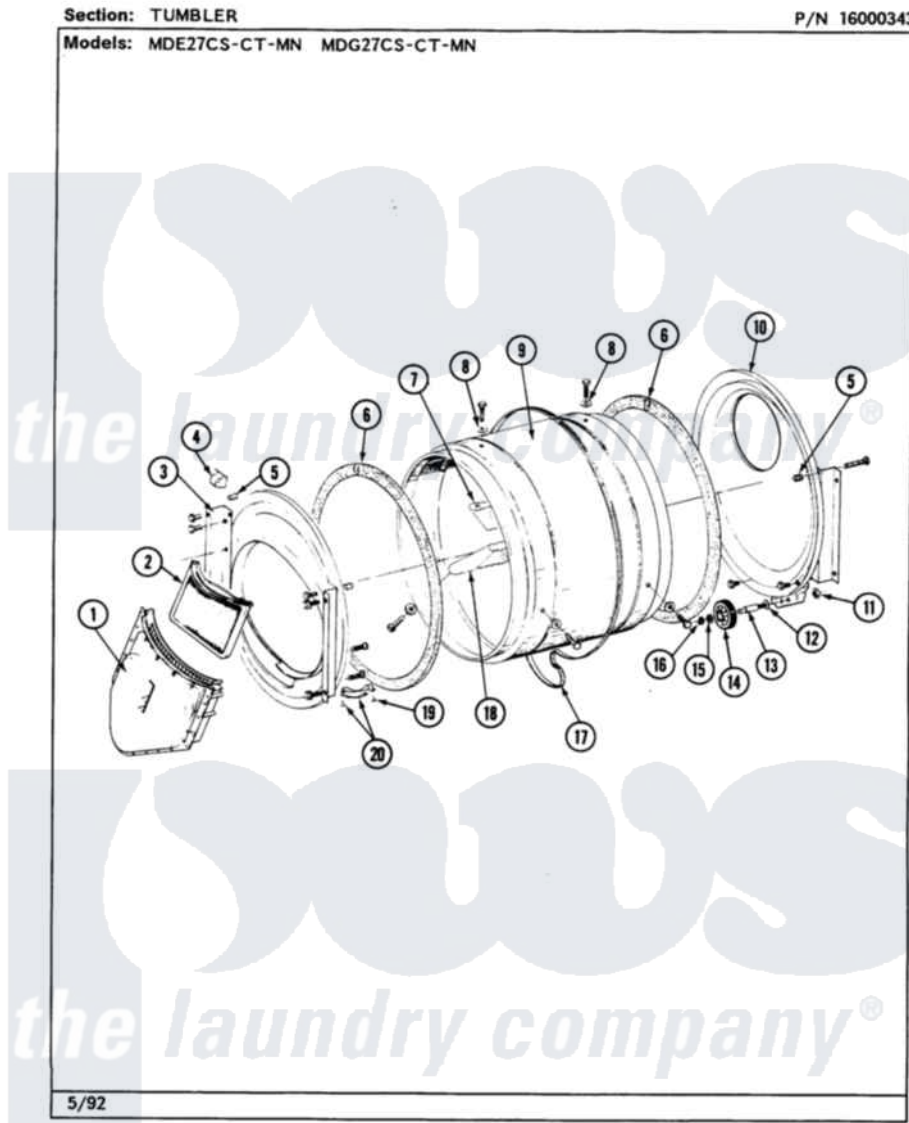

Maytag MDE27CTAEW 07 - TUMBLER

30

Maytag [Commercial Maytag MDE27CTAEW Dryer Parts](#) Parts Diagram 07 - TUMBLER
 Click on the part number to view part

Item	Original Part Number	Replaced By	Status	Part Description
001	Y307112	33001016		Outlet Duct Assembly
"	Y314110	33002917		Screw, No.10-16
002	307108	33002970		Lint Filte
003	307109	33001179		Front, Tumbler
"	Y313561			Screw---NA
"	NLA		Not Available	SCREW
"	Y310632	1163839		Screw
004	Y310376			Clip, Door Switch Harness
005	NLA		Not Available	THREAD COVER
006	314820			Seal, Tumbler
007	314803	33001012		Baffle
"	Y310759			Screw, Tumbler Baffles
008	314158			Washer, Baffle To Tumbler
009	306663		Not Available	TUMBLER W/BAFFLES
"	314802		Not Available	TUMBLER W/OUT BAFFLES
010	211294	90767		Screw, 8A X 3/8 HeX Washer Head Tapping

"	Y307114	33001178	Back, Tumbler
"	Y308544	33001178	Back, Tumbler
011	312538	33001443	Nut, Hex
012	Y313347	312535	Washer, Vault Mounting Brk.
013	Y312948	6-3129480	Shaft- Tumbler
014	Y303373	12001541	Drum Roller/Washer Assembly--W
015	312535		Washer, Vault Mounting Brk.
016	410233	9703438	Ring-Retrn
017	Y312959		Poly "V" Belt For Tumbler
018	314804	33001004	Baffle, Tall
"	Y310759		Screw, Tumbler Baffles
019	210720		Rivet, Bearing To Tumbler Fmt
020	306508		Tumbler Bearing Kit ---W