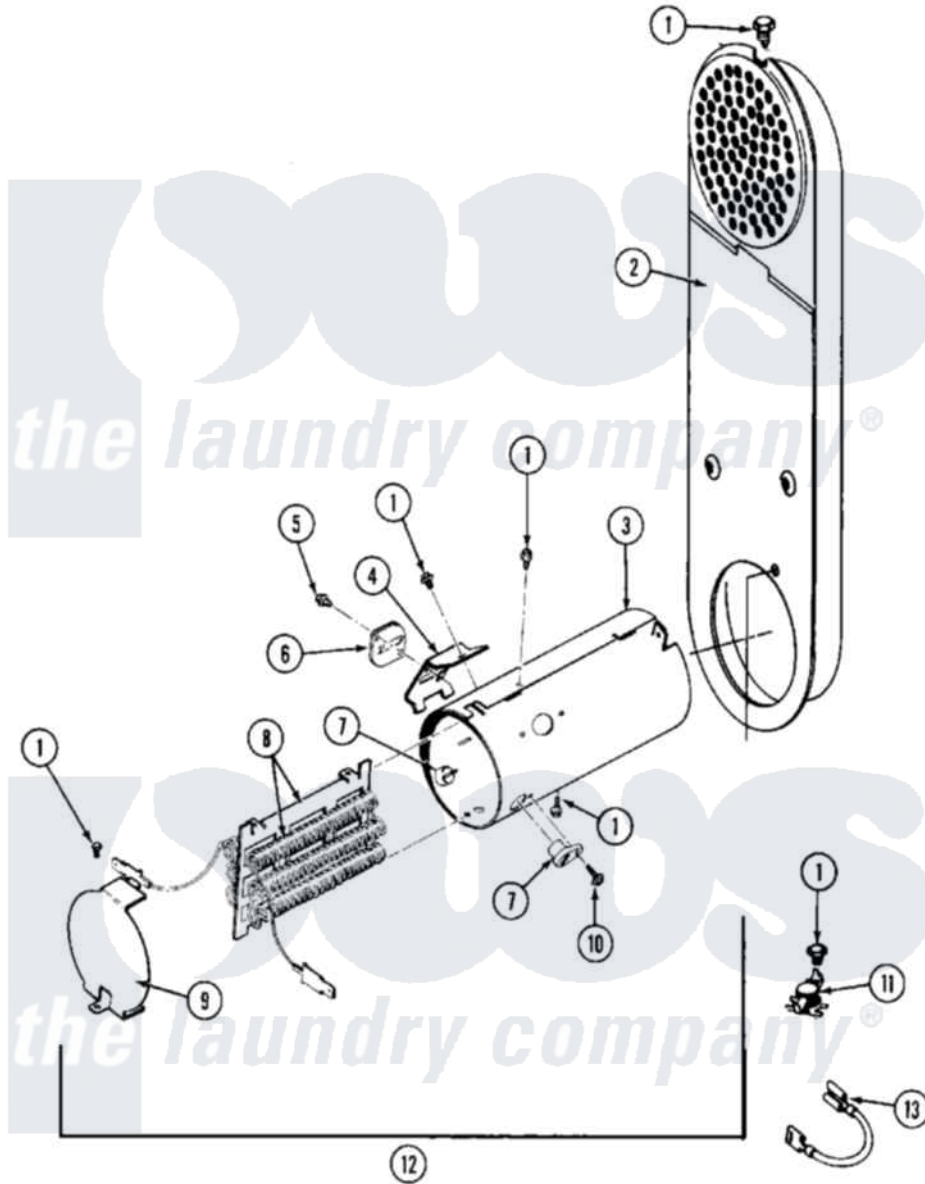

Maytag MDE27CTAEW 08 - HEATER (A3 SERIES)

Maytag Commercial Maytag MDE27CTAEW Dryer Parts Parts Diagram 08 - HEATER (A3 SERIES)
 Click on the part number to view part

Item	Original Part Number	Replaced By	Status	Part Description
001	211294	90767		Screw, 8A X 3/8 HeX Washer Head Tapping
002	308503		Not Available	INLET DUCT ASSEMBLY
"	NLA		Not Available	INLET DUCT ASSY.
003	314995			Enclosure, Heater
004	315346			Bracket, Thermal Fuse
005	NLA		Not Available	SCREW, THERMAL FUSE
006	307473			Fuse, Thermal
007	314998			Insulator, Terminal
008	307187	W10116747		Heater
009	314999			Shield, Radiant
010	NLA		Not Available	SCREW, TERMINAL INSULATOR
011	303396			Thermostat, Hi-Limit
012	307181			Heater Assembly Complete
"	307471			Heater Assembly Complete
013	Y307173			Wire, Jumper