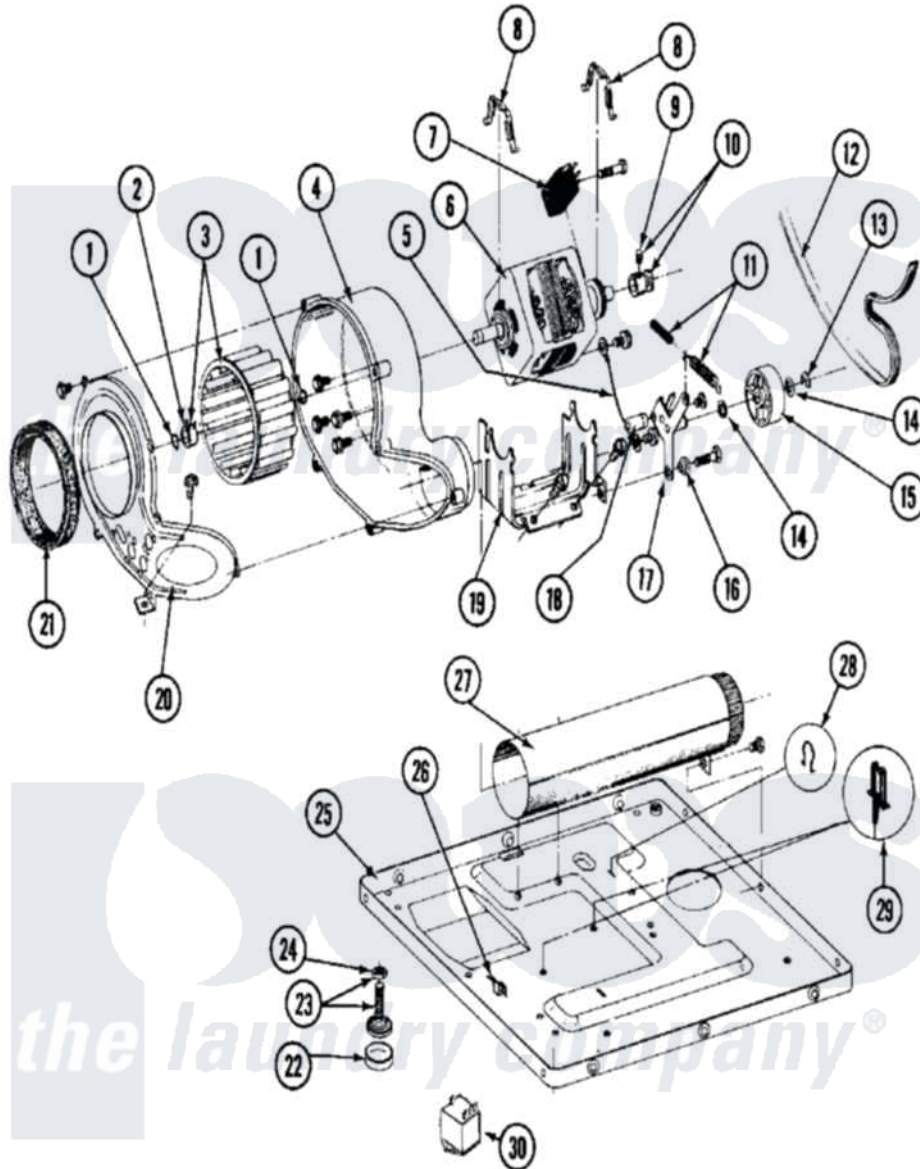

# Maytag MDE27CTAEW 09 - MOTOR, BLOWER & BASE FRAME

Maytag Commercial Maytag MDE27CTAEW Dryer Parts Parts Diagram 09 - MOTOR, BLOWER & BASE FRAME  
 Click on the part number to view part

Item	Original Part Number	Replaced By	Status	Part Description
001	410233	<a href="#">9703438</a>		Ring-Retrn
002	<a href="#">312967</a>			Clamp, Blower Housing
003	<a href="#">Y303836</a>			Blower Wheel Assembly And Clamp
004	<a href="#">Y312893</a>			Housing, Blower
005	<a href="#">901220</a>			Ground Wire
"	910343	<a href="#">488234</a>		Screw 8-32 X 1/4
006	<a href="#">Y303358</a>	<a href="#">W10410999</a>		Motor-Drve
007	306207		Not Available	(PROD. No.303358-8 & No.303358-9)
"	NLA		Not Available	SWITCH, MOTOR START-PROD.
"	Y303877		Not Available	SWITCH, MOTOR EXTERNAL START No.303358-2, No.303358-4, 303358-7
"	<a href="#">Y303879</a>			Switch, Motor External Start
008	<a href="#">Y015825</a>			Clip, Motor To Motor Support
009	<a href="#">Y053241</a>			Set Screw, Motor Pulley