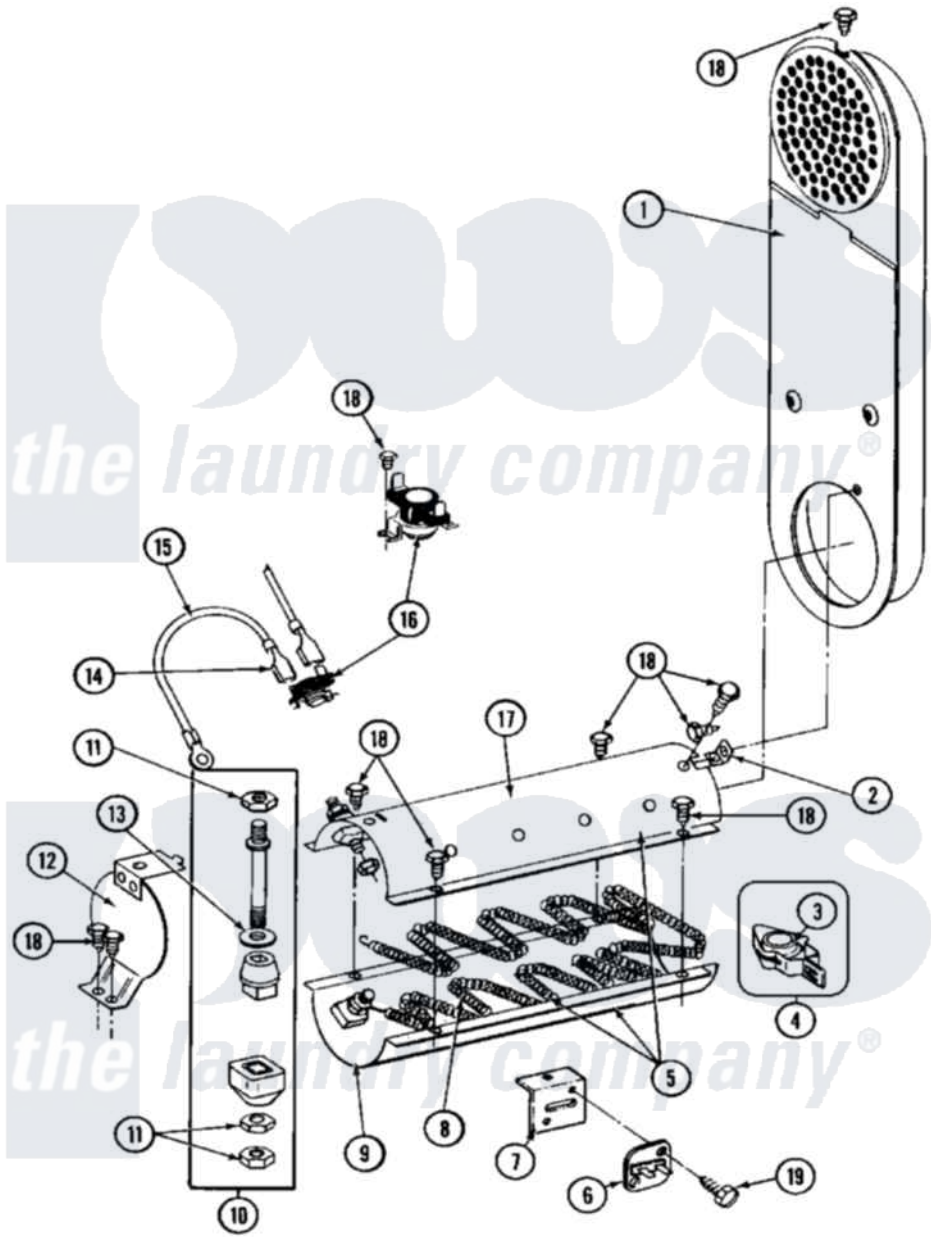

Maytag MDE27CTAEW 11 - HEATER (A0 SERIES)

Maytag Commercial Maytag MDE27CTAEW Dryer Parts Parts Diagram 11 - HEATER (A0 SERIES)
 Click on the part number to view part

Item	Original Part Number	Replaced By	Status	Part Description
001	NLA		Not Available	INLET DUCT ASSY.
002	Y312890			Retainer, Heater Chamber
003	Y313270			Insulator For Heater Elemen
004	Y303881			Clip And Insulator Assembly
005	307471			Heater Assembly Complete
006	307473			Fuse, Thermal
007	315046			MOUNTING BRACKET
008	Y304837	W10116793		Element
009	Y313576			Heater Chamber, Bottom
010	Y304596			Terminal Insulator Assembly
011	311484	112432		Nut
012	304124		Not Available	HEATER SHIELD
013	311093			Washer, Terminal Connection
014	210745			Wire Terminal
015	Y304693			Jumper Wire
016	303396			Thermostat, Hi-Limit

017	Y313575	Not Available	HEATER CHAMBER, TOP
018	211294	90767	Screw, 8A X 3/8 HeX Washer Head Tapping
019	NLA	Not Available	SCREW