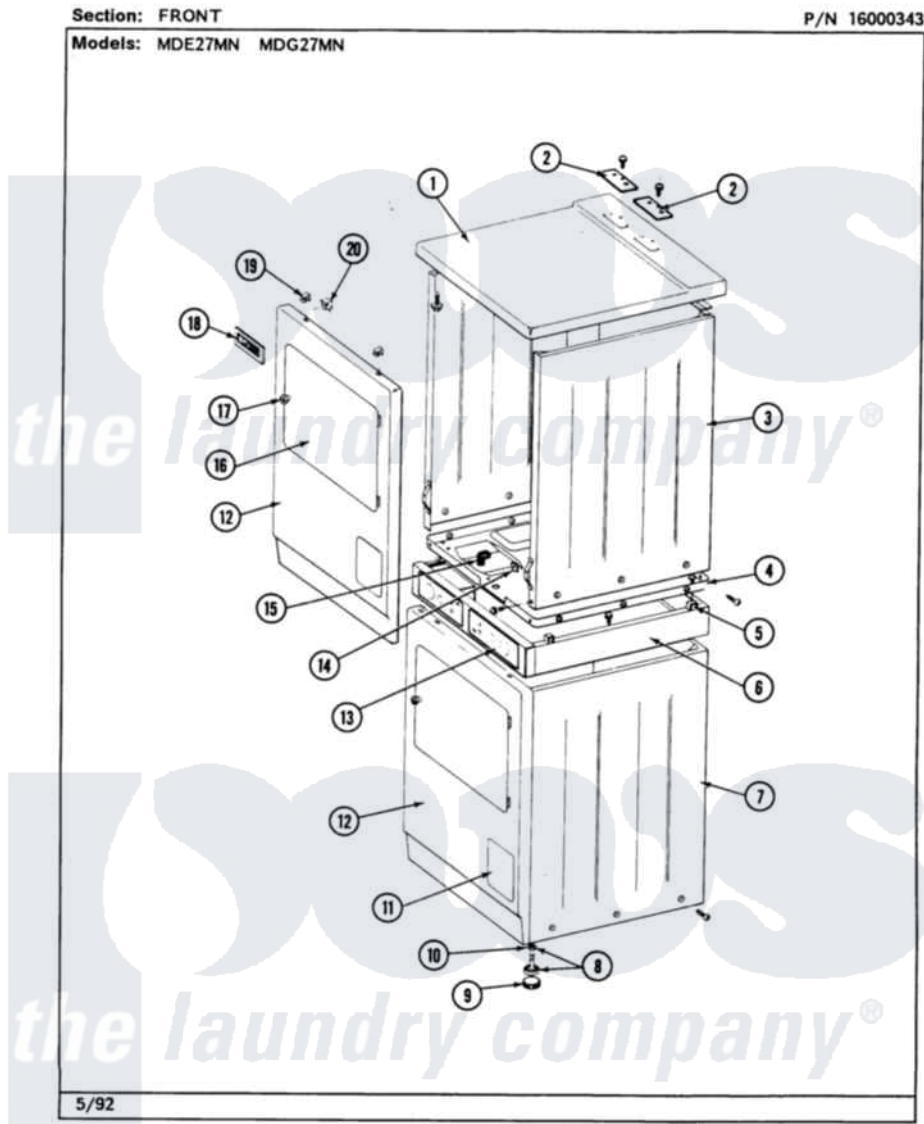

Maytag MDE27MNACW 01 - FRONT

4

Maytag [Commercial Maytag MDE27MNACW Dryer Parts](#) Parts Diagram 01 - FRONT
Click on the part number to view part

Item	Original Part Number	Replaced By	Status	Part Description
001	204445			Screw And Fastener Assembly
"	307104			Top Cover Assembly
002	NLA		Not Available	TOP COVER PLATE
"	Y313559			Screw
003	204445			Screw And Fastener Assembly
"	NLA		Not Available	CABINET, UPPER (WHITE)
004	314663	214354		Screw, Top Cover To Cabnt.
"	Y307482		Not Available	BASE ASSY. (UPPER & LOWER)
005	310933	33002194		Nut, Speed
006	NLA		Not Available	SUPPORT ASSY. (WHITE)
"	Y310632	1163839		Screw
007	314663	214354		Screw, Top Cover To Cabnt.
"	NLA		Not Available	CABINET, LOWER (WHITE)
008	Y302699	22003428		Leg, Adjustable
009	210684			Foot, Adjustable Leg
010	210385			Lock Nut For Adjustable Leg

011	NLA		Not Available	PART NOT USED
012	NLA		Not Available	FRONT PANEL-WHITE
013	314664	212277		Screw, No.8 X 1/2 Inch
"	NLA		Not Available	CONTROL PANEL
014	NLA		Not Available	RETAINER
015	314522			Grommet, Strain Relief
016	308062			Door Assembly Complete W/O Hinges
017	NLA		Not Available	KNOB & SCREW, DOOR
018	NLA		Not Available	NAME PLATE
019	212982	22001650		Fastener, Spring
020	Y310376			Clip, Door Switch Harness