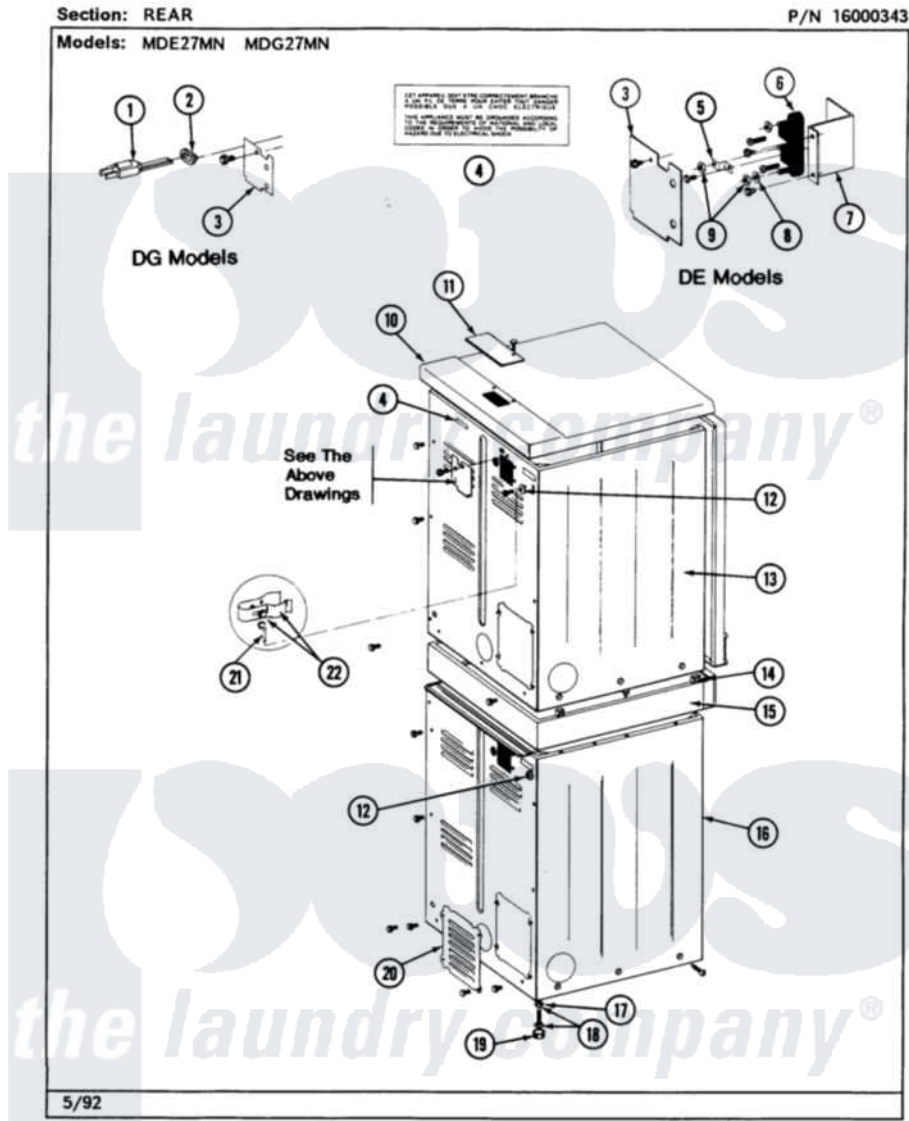

Maytag MDE27MNACW 02 - REAR

Maytag [Commercial Maytag MDE27MNACW Dryer Parts](#) Parts Diagram 02 - REAR
 Click on the part number to view part

Item	Original Part Number	Replaced By	Status	Part Description
001	302521		Not Available	CORD, POWER PART NOT USED-GAS MODELS ONLY
002	211881			Grommet, Cord Part Not Used-Gas Models Only
003	Y313561			Screw---NA
"	Y312905		Not Available	COVER, TERMINAL
004	214519			LABEL, ELECTRICAL INSTR. PART NOT USED-GAS MODELS ONLY
005	Y311423	489483		Screw 10-32 X 1/2
"	Y312184			Strap, Grounding
006	400008			Block, Terminal
"	Y312209	W10001200		Screw
007	Y313561			Screw---NA
"	Y312904			Bracket, Terminal Block
008	Y311270			Washer, Terminal Block
009	311484	112432		Nut
010	307104			Top Cover Assembly

011	NLA		Not Available	TOP COVER PLATE
"	Y313559			Screw
012	NLA		Not Available	SCREW & WASHER ASSY.
013	213007			Xfor Cabinet See Cabinet, Back
"	NLA		Not Available	CABINET, UPPER (WHITE)
"	Y310632	1163839		Screw
014	310933	33002194		Nut, Speed
015	NLA		Not Available	SUPPORT ASSY. (WHITE)
"	Y310632	1163839		Screw
016	213007			Xfor Cabinet See Cabinet, Back
"	Y313561			Screw---NA
"	NLA		Not Available	CABINET, LOWER (WHITE)
"	Y310632	1163839		Screw
017	210385			Lock Nut For Adjustable Leg
018	Y302699	22003428		Leg, Adjustable
019	210684			Foot, Adjustable Leg
020	211294	90767		Screw, 8A X 3/8 HeX Washer Head Tapping
"	Y313561			Screw---NA
"	Y312951		Not Available	ACCESS COVER, BACK
021	301548			Clamp, Ground Wire
"	313122			Screw - Baffle To Tumbler
022	311155			Ground Wire And Clamp